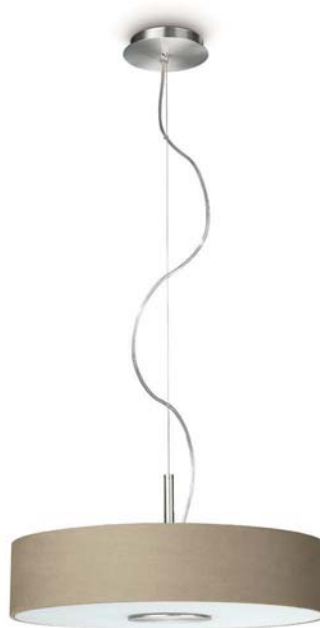

Flora 37480/17/16

1 1700 ↔ 450 ↗ 450
E14 - 3x 42W incl. - 3x 630 lm
⊕ - IP20
textile