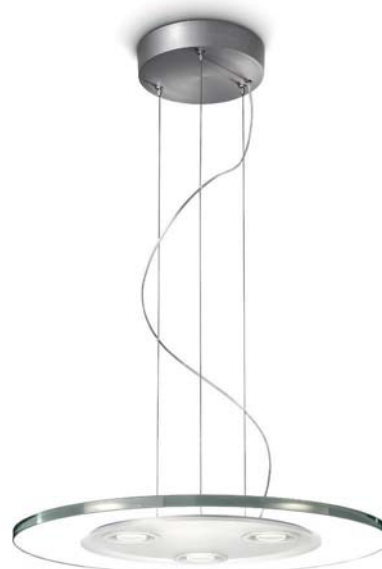

Vidro

Pure forms of eye-catching beauty and elegant simplicity crafted from high-grade glass and brushed aluminum.

An invisible light surface that's both gloriously luxurious and minimalist in its essence.

Vidro
69049/48/16

↑ 2500 ↔ 900 ↙ 200
LED - 3x 6,5W incl.- 1210 lm
☐ - IP20
glass - aluminium

Vidro
69051/48/16

↑ 43 ↔ 400 ↙ 400
LED - 3x 6W incl.- 880 lm
⊙ - IP20
glass - aluminium

Vidro
69052/48/16

↑ 430 ↔ 300 ↙ 300
LED - 6x 2W incl.- 780 lm
☐ - IP20
glass - aluminium