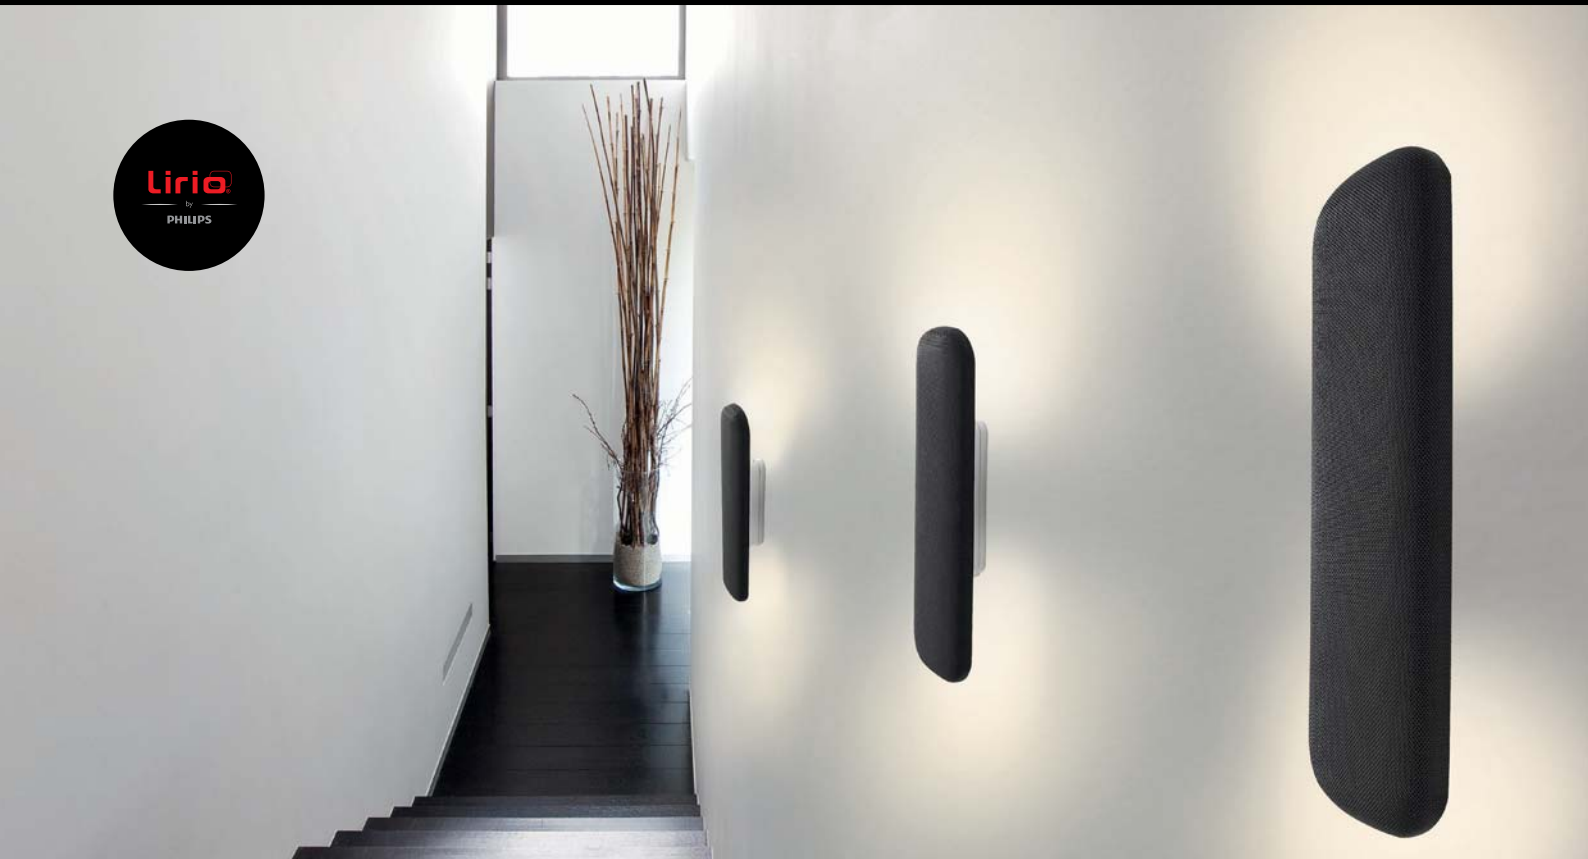

Spots, wall & ceiling

Circulis
57936/31/16

↑ 50 ↔ 273 ↙ 197
LED - 1x 13W incl. - 350 lm
⊕ - IP20
aluminum

Circulis
57937/31/16

↑ 50 ↔ 460 ↙ 207
LED - 2x 13W incl. - 700 lm
⊕ - IP20
aluminum

Ponato
57160/31/LI