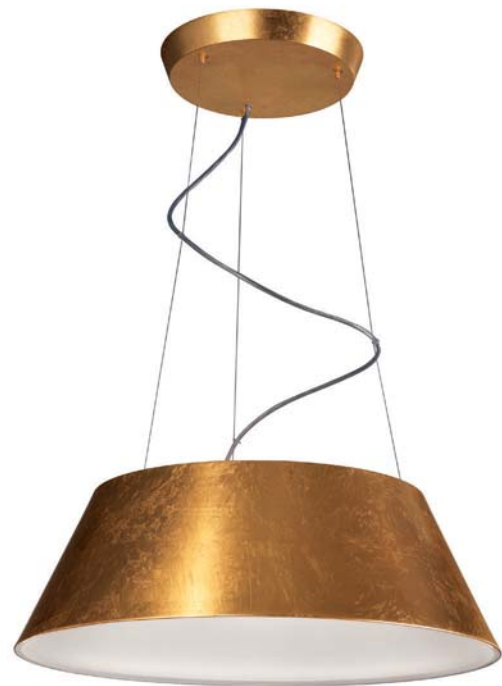

reddot design award
winner 2012

product
design award
2012

Cielo

Where is light coming from?

Cielo keeps a secret inside and makes the impossible possible: to emit light without a bulb. Bathing in eternal light, the shade lights up from the inside. See through Cielo – it is pure magic.