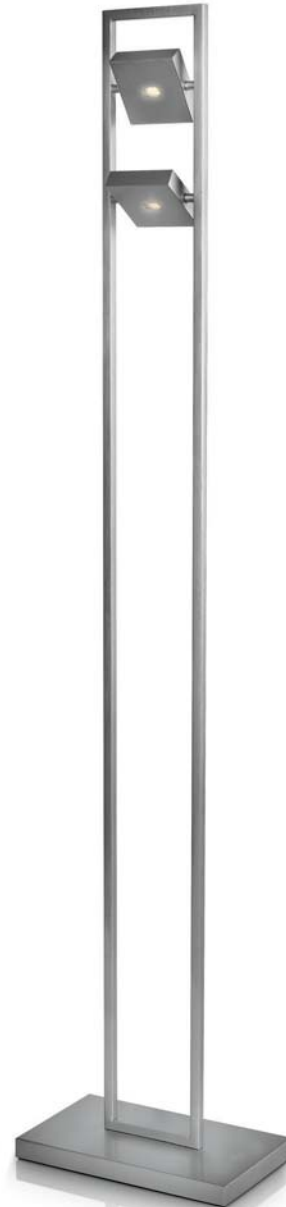

Tilto

Tilto 40793/48/16

↑ 1500 → 1000 ↙ 171
LED - 4x 6,5W incl. - 840 lm
⊕ - IP20
aluminium

Tilto 40794/48/16

↑ 37 → 522 ↙ 160
LED - 2x 6,5W incl. - 420 lm
⊕ - IP20
aluminium

Tilto 42795/48/16

↑ 1633 → 350 ↙ 200
LED - 2x 6,5W incl. - 420 lm
⊕ - IP20
aluminium

Delga
40603/48/16

↑ 2000 → 979 ↙ 40
LED - 4x 6,5W incl. - 1080 lm
⊕ - IP20
aluminium

Mile
40877/31/16

↑ 1500 → 928 ↙ 50
LED - 6x 2,5W incl. - 1120 lm
⊕ - IP20
aluminium

Mile
40877/48/16

↑ 1500 → 928 ↙ 50
LED - 6x 2,5W incl. - 1120 lm
⊕ - IP20
aluminium

Split

Split 37371/30/16

↑ 2500 → 1160 ↙ 104
LED - 4x 6,5W incl. - 1080 lm
⊕ - IP20
aluminium - metal

Split 37371/31/16

↑ 2500 → 1160 ↙ 104
LED - 4x 6,5W incl. - 1080 lm
⊕ - IP20
aluminium - metal

Split 37371/48/16