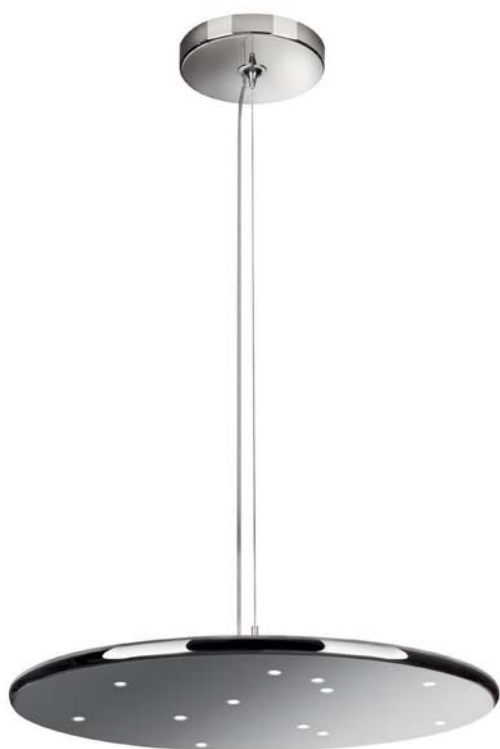

Stellate
40752/11/LI

1 2500 → 546 ↗ 546
LED - 12x 2W incl. - 1170 lm
⊕ - IP20
metal