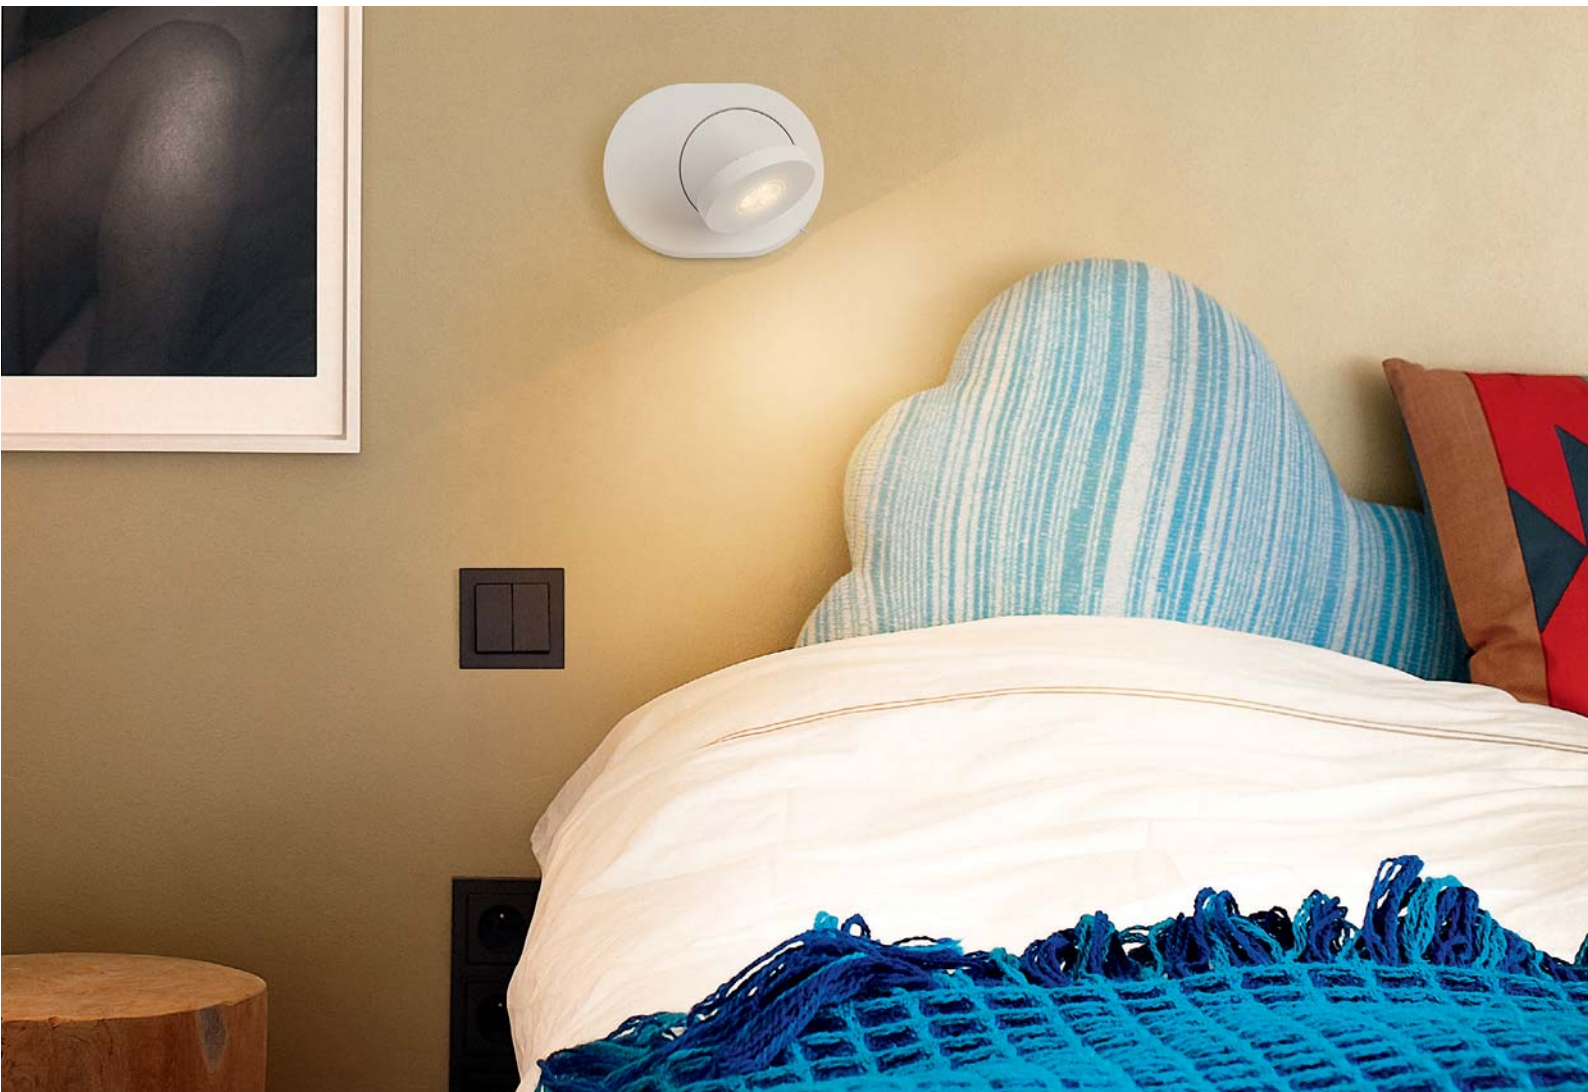

Scope
69074/31/16

1 284 → 284 / 73
LED - 4x 6W incl. - 1170 lm
⊕ - IP20
aluminium