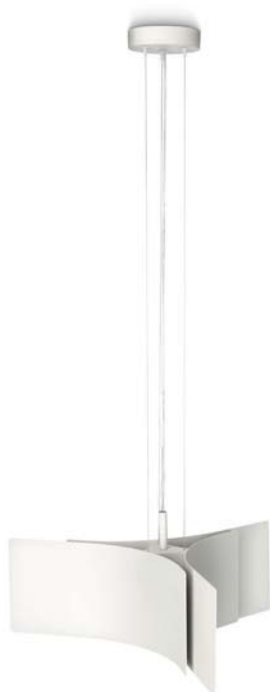

Split

Split 37371/30/16

↑ 2500 → 1160 ↙ 104
LED - 4x 6,5W incl. - 1080 lm
⊕ - IP20
aluminium - metal

Split 37371/31/16

↑ 2500 → 1160 ↙ 104
LED - 4x 6,5W incl. - 1080 lm
⊕ - IP20
aluminium - metal

Split 37371/48/16

↑ 2500 → 1160 ↙ 104
LED - 4x 6,5W incl. - 1080 lm
⊕ - IP20
aluminium - metal

Split

Beautifully diffused, warm white light.

With its soft-coated aluminium finishing in basic black, white or alu grey, these pendants with a minimalist shape are subtly sophisticated.

Ochos
43992/48/16

↑ 1480 → 901 ↙ 106
LED - 4x 6W incl. - 1170 lm
⊕ - IP20
aluminium

Ochos
43992/31/16

↑ 1480 → 901 ↙ 106
LED - 4x 6W incl. - 1170 lm
⊕ - IP20
aluminium

Bent - Tulip

Tulip 40825/31/16

1 2000 ↔ 556 ↗ 551
E27 - 1x 105W incl.- 1980 lm
⊕ - IP20
synthetics

Tulip 40825/38/16

1 2000 ↔ 556 ↗ 551
E27 - 1x 105W incl.- 1980 lm
⊕ - IP20
synthetics

Bent 40826/31/16

1 1500 ↔ 485 ↗ 430
E27 - 1x 70W incl.- 1200 lm
⊕ - IP20
metal - glass

Bent 40826/38/16

1 1500 ↔ 485 ↗ 430
E27 - 1x 70W incl.- 1200 lm
⊕ - IP20
metal - glass