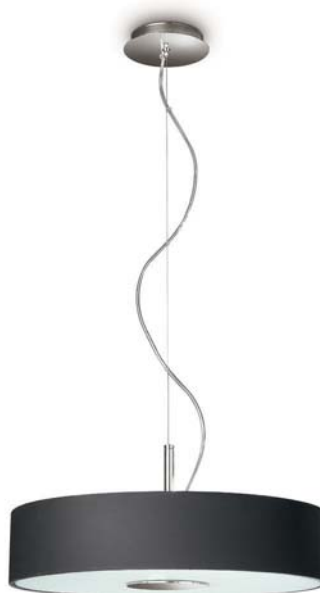

Flora 37480/30/16

1 1700 ↔ 450 ↗ 450
E14 - 3x 42W incl. - 3x 630 lm
⊕ - IP20
textile