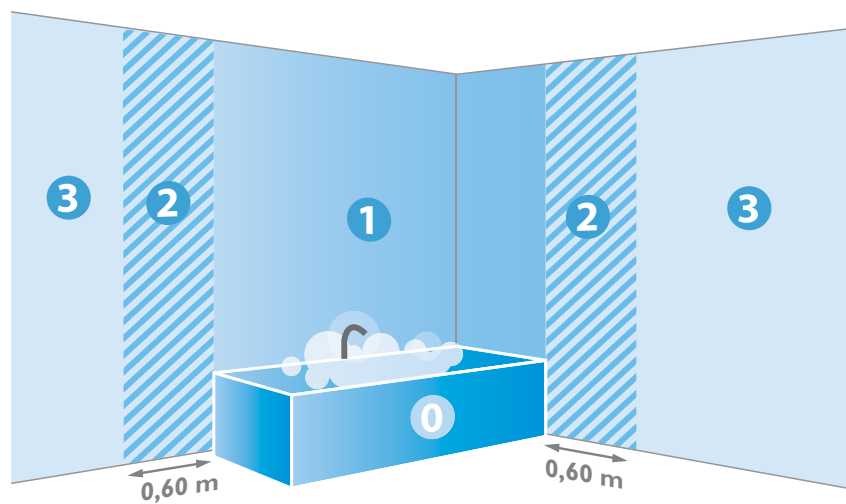

- Well-being in the bathroom, with high quality light
- Safe, perfectly suited for humid environments
- Elegant designs, made of premium material
- Energy saving lights, saving up to 80%.

* The IP rate identifies the Ingress Protection against humidity and dust. The IP level is described by 2 two figures: the first one is referred to the protection level against dust, the second against water.