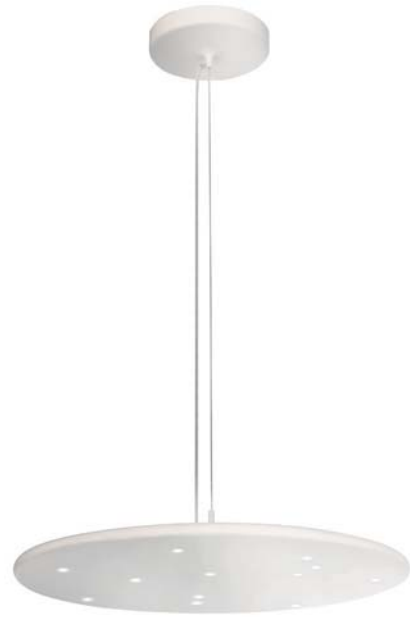

Stellate
40752/31/LI

1 2500 ↔ 546 / 546
LED - 12x 2W incl. - 1170 lm
⊕ - IP20
metal