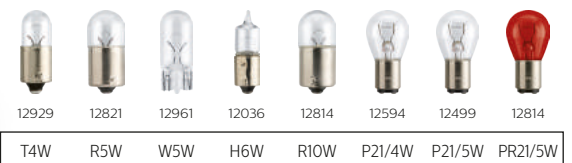

Rear parking lights