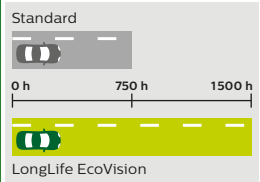

Lifetime**

Available in H1, H4, H7***

Light that lasts

Lifetime up to **1500** hours**

LongLife EcoVision
★★★★★

Beam performance

Light color

Lifetime**