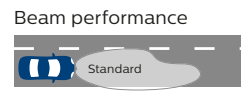

Available in H1, H3, H4, H7, HB3, HB4