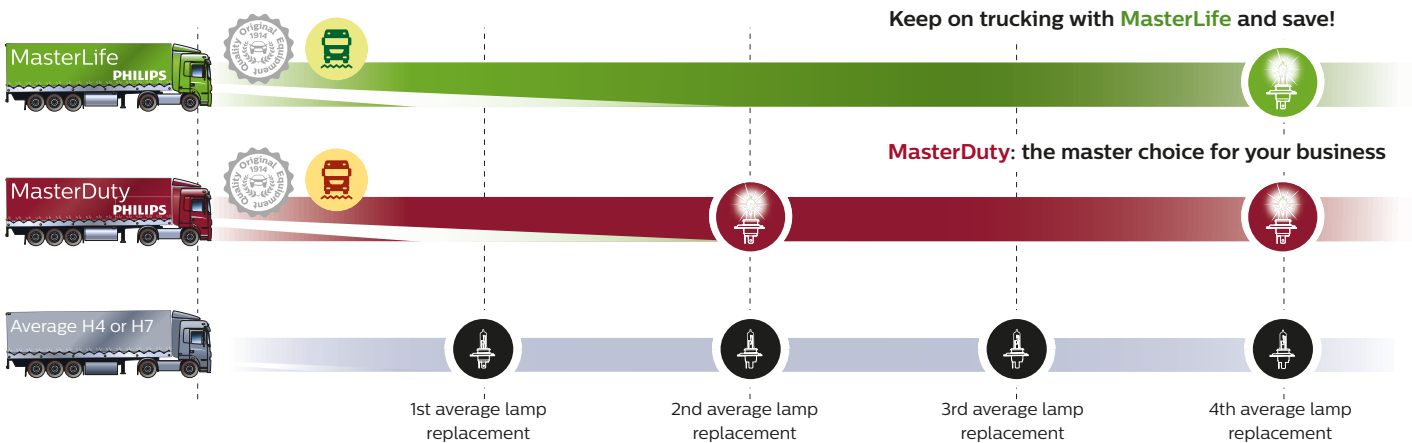

Available in
H3, H4, H7

Heavy duty vibration resistant

Images for illustration purposes only
* Lifetime differs per type, indication for H7 only

Safety and durability

Philips 24V headlighting advantage

Combining **vibration resistance** with **high quality**, Philips truck headlamps last longer than standard lamps.

MasterDuty

Built to last

- Lasts up to 500 hours*
- Maximum vibration resistance
- Reinforced mount and base guards against shocks
- Extra robust double-coil filament

The Philips MasterDuty headlamps are designed for **maximum vibration resistance** and excellent **lifetime**. MasterDuty is the **right choice** for drivers seeking **toughness** that **lasts**.