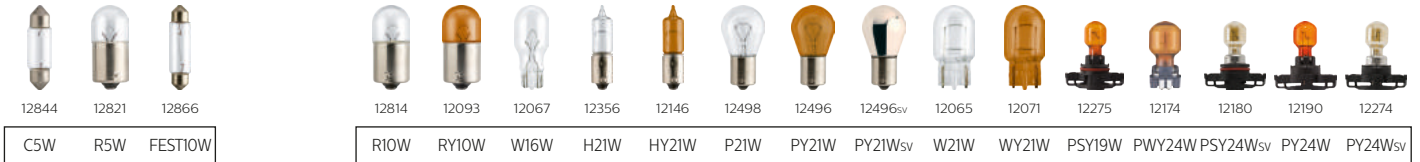

RacingVision

CrystalVision

DiamondVision

— Available in Standard

philips.com/mylamps

Trunk lights

3rd stop light

Rear indicators