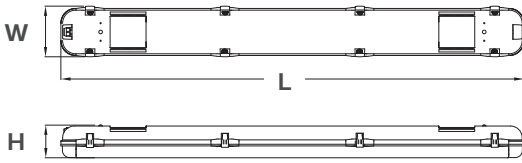

SmartBright wide Waterproof batten

Benefits

- Wider base for direct replacement of T8 battens
- Multiple knock-out options, large terminal and through wiring possible
- Available in emergency option (Lithium-ion battery), AS2293 compliant
- Ideal for indoor car parks, stair wells and industrial application
- 3 years warranty

Model	SmartBright Wide Waterproof Batten (WT008C)		
Type	LED20	LED40	LED40 Emergency
Equivalent of	2x18W	2x36W	2x36W
Power	20W	40W	44W
System lumen	2100lm	4100lm	4100lm
Type	Fixed output (PSU)		
Diffuser	Frosted diffuser		
Power factor	≥0.9		
Beam Angle	110° - 130°		
CCT	4000K (NW)/ 6500K (CW)		
CRI	>80		
SDCM	≤6		
Operating Temperature	25°C (-20°C < ta < 50°C)/ for Emergency version: 25°C (0°C < ta < 40°C)		
Lifetime (L70B50)*	50,000 hours		
IP/ IK rating	IP65/ IK08		
Electrical Class	Class I		
Input Voltage	220V-240V, 50/60Hz		
Mounting Type	Surface mount with brackets		
Surge Protection	LED20: Line to Line - 500V, Line to Ground - 1KV LED40/ LED40 EM: Line to Line - 1KV, Line to Ground - 2KV		
Housing colour	Light grey (RAL7035)		
Material	Frosted cover: PC Housing: PC		
Emergency rating (EM)	AS2293 Compliant Duration: >3hours Wattage: 4-5W @ 400-500lm Classification: CO D80/ C90 D50		
Application	Warehouses, back of house areas, indoor car parks, factories		

* When new fitting reaches 70% of full potential

Dimensions

Model	Width (mm)	Length (mm)	Height (mm)	Weight (kg)
LED20	140	664	90	1.25
LED40	140	1274	90	2.15
LED40 EM	140	1274	90	2.45

Dimensions shown above are nominal measurement.
Slight variation in dimension may occur in production.