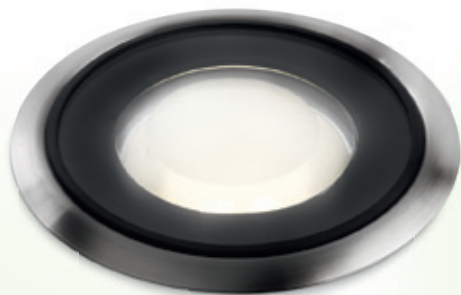

1.

2.

---

1. **Lawn 16944 47 16**

L195 D195 R328 C190 x190
E27 - 1x 20W incl. - 1250lm
Class II - IP67
aluminium - synthetics

---

2. **Timber 17074 47 16**

L105 D105 R222 C105 x105
GU10 - 1x 35W incl.
Class I - IP67
synthetics - stainless steel