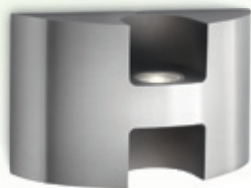

3. **Birdseye 17215 47 16**
 H64 L205 D108
 Power LED - 1x 7,5W incl. - 350lm
 Class I - IP44
 aluminium - synthetics

1.

2.

3.

4.

1. **Flagstone 17209 30 16**
 H118 L136 D88
 Power LED - 1x 7,5W incl. - 350lm
 Class I - IP44
 aluminium - synthetics