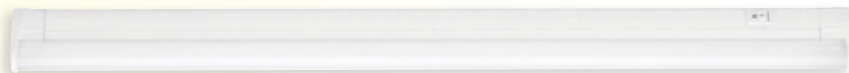

# PHILIPS

*Keuken/Cuisine*

1.

2.

3.

---

1. **Lovely under cabinet 33810 31 16**  
H740 L28 D35  
Power LED - 1x 9 W incl.  
Class 2 - IP20  
white - synthetics

---