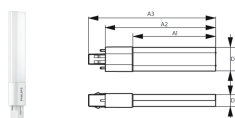

Product	D	D1	A1	A2	A3
CorePro LED PLS 5W 830 2P G23	31,1	15,8	108	144	166
CorePro LED PLS 5W 840 2P G23	31,1	15,8	108	144	166

Informations de commande

Code EOC	Désignation	Quantité minimum	Prix indicatif
59666800	CorePro LED PLS 5W 830 2P G23	20	12.30€
59668200	CorePro LED PLS 5W 840 2P G23	20	12.30€