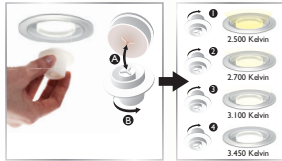

Ledino exclusive features

Warm white light with LED for homes

Ledino introduces the latest generation of warm white light LEDs reaching a color temperature of 2.700 Kelvin. This innovation brings LED lighting to the next level combining elegance, ambiance creation and energy efficiency in one luminaire.

Tunable white feature

Who said that choosing your LED light color was not possible? Ledino introduces tunable white in a selection of luminaires. You can choose your preferred light color from

warm white to cool white at installation of your luminaire. There are 4 light color options offered: 2500, 2700, 3100, 3450 Kelvin. Once the light color installed, most luminaires can be dimmed normally with a wall dimmer (excluded)

Lifetime

A light source you can trust. Ledino offers an extremely long-life of at least 20.000 hours (which equals 20 years on basis of an average use of 3 hours / day) with an amount of at least of 13.000 on/off switching cycles). It feels so comfortable to think that you won't have to worry about maintenance or lamp replacement while having the perfect light ambiance in your home.

Technical terms explained

What is Kelvin?

- To classify the different types of white light, the term "color temperature" is applied. This color temperature is measured in Kelvin (K). The lower the Kelvin number, the warmer the color temperature (more yellow-red). Alternatively, the higher the number, the cooler the color temperature (more white-blue). Warm white light is standard to create a cozy atmosphere at home.