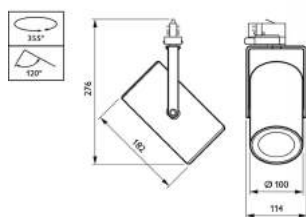

GreenSpace Accent Projector ST320T Afmetingen in mm.

Bestelgegevens

EOC	Type aanduiding	Typenummer	MOQ	VRG code	Richtprijs
5	16652600 ST320T LED17S/827 PSU MB WH	ST320T1827PMBWH	1	T	152,10
5	16653300 ST320T LED17S/830 PSU MB WH	ST320T1830PMBWH	1	T	152,10
5	16654000 ST320T LED17S/840 PSU MB WH	ST320T1840PMBWH	1	T	152,10
5	16655700 ST320T LED17S/CRW PSU MB WH	ST320T1CRWPMBWH	1	T	152,10
5	16656400 ST320T LED17S/PW9 PSU MB WH	ST320T1PW9PMBWH	1	T	152,10
5	16649600 ST320T LED20S/PW9 PSU NB BK	ST320T2SPW9PNBB	1	T	170,10
5	16665600 ST320T LED20S/PW9 PSU NB SI	ST320T2SPW9PNBS	1	T	170,10
5	16666300 ST320T LED20S/PW9 PSU NB WH	ST320T2SPW9PNBW	1	T	170,10
5	16658800 ST320T LED27S/827 PSU MB WH	ST320T2827PMBWH	1	T	170,10
5	16659500 ST320T LED27S/830 PSU MB SI	ST320T2830PMBSI	1	T	170,10
5	16660100 ST320T LED27S/830 PSU MB WH	ST320T2830PMBWH	1	T	170,10
5	16661800 ST320T LED27S/840 PSU MB WH	ST320T2840PMBWH	1	T	170,10
5	16662500 ST320T LED27S/840 PSU WB WH	ST320T2840PWBWH	1	T	170,10
5	16663200 ST320T LED27S/CRW PSU MB WH	ST320T2CRWPMBWH	1	T	170,10
5	16651900 ST320T LED27S/PW9 PSU MB BK	ST320T2PW9PMBBK	1	T	170,10
5	16664900 ST320T LED27S/PW9 PSU MB SI	ST320T2PW9PMBSI	1	T	170,10
5	16650200 ST320T LED27S/PW9 PSU MB WH	ST320T2PW9PMBWH	1	T	170,10
5	16667000 ST320T LED27S/PW9 PSU WB SI	ST320T2PW9PWBSI	1	T	170,10
5	16668700 ST320T LED39S/827 PSU VWB WH	ST320T39827PVWW	1	T	188,10
5	16669400 ST320T LED39S/827 PSU WB WH	ST320T39827PWBW	1	T	188,10
5	16671700 ST320T LED39S/830 PSU VWB BK	ST320T39830PVWB	1	T	188,10
5	16672400 ST320T LED39S/830 PSU VWB SI	ST320T39830PVWS	1	T	188,10
5	16670000 ST320T LED39S/830 PSU VWB WH	ST320T39830PVWW	1	T	188,10
5	16673100 ST320T LED39S/830 PSU WB BK	ST320T39830PWB	1	T	188,10
5	16674800 ST320T LED39S/830 PSU WB SI	ST320T39830PWBS	1	T	188,10
5	16675500 ST320T LED39S/830 PSU WB WH	ST320T39830PWBW	1	T	188,10
5	16676200 ST320T LED39S/840 PSU VWB WH	ST320T39840PVWW	1	T	188,10
5	16677900 ST320T LED39S/840 PSU WB BK	ST320T39840PWB	1	T	188,10
5	16678600 ST320T LED39S/840 PSU WB SI	ST320T39840PWBS	1	T	188,10
5	16679300 ST320T LED39S/840 PSU WB WH	ST320T39840PWBW	1	T	188,10
5	16680900 ST320T LED39S/PW9 PSU WB BK	ST320T39PW9PWB	1	T	188,10
5	16681600 ST320T LED39S/PW9 PSU WB SI	ST320T39PW9PWBS	1	T	188,10
5	16682300 ST320T LED39S/PW9 PSU WB WH	ST320T39PW9PWBW	1	T	188,10
5	17275600 ST320T LED27S/827 PSD WB WH	ST320T2782PDWBW	1	T	197,10
5	17276300 ST320T LED27S/830 PSD WB WH	ST320T2783PDWBW	1	T	197,10
5	17277000 ST320T LED27S/840 PSD WB WH	ST320T2784PDWBW	1	T	197,10
5	17278700 ST320T LED27S/PW9 PSD WB WH	ST320T27P9PDWBW	1	T	197,10
5	17279400 ST320T LED39S/827 PSD WB WH	ST320T3982PDWBW	1	T	215,10
5	17280000 ST320T LED39S/830 PSD WB WH	ST320T3983PDWBW	1	T	215,10
5	17281700 ST320T LED39S/840 PSD WB WH	ST320T3984PDWBW	1	T	215,10
5	17282400 ST320T LED39S/PW9 PSD WB WH	ST320T39P9PDWBW	1	T	215,10