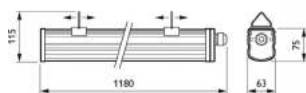

LEDINAIRE WT060C

Afmetingen in mm.

Bestelgegevens

EOC	Type aanduiding	Typenummer	MOQ	VRG code	Richtprijs
1	38009099 WT060C LED18S/840 PSU L600	WT060LED181	1	Y8	85,00
1	38011399 WT060C LED36S/840 PSU L1200	WT060LED363	1	Y8	80,00
1	38013799 WT060C LED56S/840 PSU L1500	WT060LED565	1	Y8	90,00