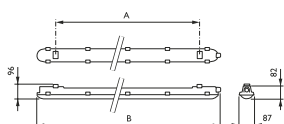

WT120C

WT120C Afmetingen in mm.

	A	B
LED18S	388	661
LED22S/LED40S	960	1223
LED34S/LED60S	1213	1504

Bestelgegevens

EOC	Type aanduiding	Typenummer	MOQ	VRG code	Gewicht (KG)	Richtprijs
1	84045900 WT120C LED18S/840 PSU L600	WT120L18/84L600	1	Z	1,14	89,00
1	84046600 WT120C LED22S/840 PSU L1200	WT120L21/84L120	1	Z	1,60	112,00
1	84047300 WT120C LED34S/840 PSU L1500	WT120L33/84L150	1	Z	1,90	120,00
1	84048000 WT120C LED40S/840 PSU L1200	WT120L38/84L120	1	Z	1,60	112,00
1	84049700 WT120C LED60S/840 PSU L1500	WT120L59/84L150	1	Z	1,90	120,00
Ⓢ	85414200 WT120C LED22S/840 PSU L1200 EL1	WT120L21/84EL1	1	Z	2,60	284,00
Ⓢ	85415900 WT120C LED40S/840 PSU L1200 EL1	WT120L38/84EL1	1	Z	2,60	300,00
Ⓢ	85416600 WT120C LED34S/840 PSU L1500 EL1	WT120L33/84EL1	1	Z	2,90	331,00
Ⓢ	85417300 WT120C LED60S/840 PSU L1500 EL1	WT120L59/84EL1	1	Z	2,90	327,00
Ⓢ	88306800 WT120C LED18S/840 PSD L600	WT120L18/PSD	1	Z		115,00
Ⓢ	88307500 WT120C LED22S/840 PSD L1200	WT120L22/PSD	1	Z		140,00
1	88308200 WT120C LED34S/840 PSD L1500	WT120L34/PSD	1	Z		150,00
1	88309900 WT120C LED40S/840 PSD L1200	WT120L40/PSD	1	Z		145,00
1	88310500 WT120C LED60S/840 PSD L1500	WT120L60/PSD	1	Z		160,00
Ⓢ	85420300 WT120C LED34S/840 PSU L1500 EL3	WT120LED34EL3	1	Z		285,00
Ⓢ	85419700 WT120C LED40S/840 PSU L1200 EL3	WT120LED40EL3	1	Z		285,00
Ⓢ	16317400 WT120C LED40S/840 PSU TW1 WEC L1200	WT120L40TWWEC	1	Z		152,00
Ⓢ	16316700 WT120C LED40S/840 PSU WEC L1200	WT120L40WEC	1	Z		137,00
Ⓢ	88314300 WT120C LED60S/840 PSD L1500 EL3	WT12060PSDEL	1	Z		330,00
Ⓢ	16319800 WT120C LED60S/840 PSU TW1 WEC L1500	WT120L60TWWEC	1	Z		160,00
5	91688900 WT120C LED60S/840 PSU TW3 L1500	WT120LED60TW3	1	Z		186,00
Ⓢ	16318100 WT120C LED60S/840 PSU WEC L1500	WT120L60WEC	1	Z		145,00