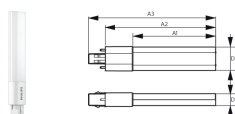

Product	D	D1	A1	A2	A3
CorePro LED PLS 5W 830 2P G23	31,1	15,8	108	144	166
CorePro LED PLS 5W 840 2P G23	31,1	15,8	108	144	166

Bestelgegevens

EOC	Type aanduiding	MOQ	Richtprijs
59666800	CorePro LED PLS 5W 830 2P G23	20	12.30€
59668200	CorePro LED PLS 5W 840 2P G23	20	12.30€