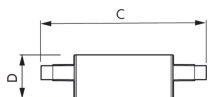

CorePro LED linear D 14-
120W R7S 118 830

Bestelgegevens

EOC	Type aanduiding	MOQ	Richtprijs
52253000	CorePro LED linear R7S 118mm 6.5-60W 830	10	12.90€
57879700	CorePro LED linear R7S 118mm 14-100W 830 D	10	19.20€
57881000	CorePro LED linear R7S 118mm 14-100W 840 D	10	19.20€
71394500	CorePro LEDlinear ND 7.5-60W R7S 78mm830	10	15.40€
71396900	CorePro LEDlinear ND 7.5-60W R7S 78mm840	10	15.40€
71400300	CorePro LED linear D 14-120W R7S 118 830	10	24.10€
71406500	CorePro LED linear D 14-120W R7S 118 840	10	24.10€