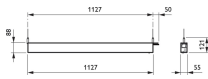

Product

SP532P LED36S/840 PSD LF1 PI7 SMTT L1130