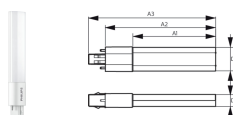

Product	D	D1	A1	A2	A3
CorePro LED PLS 5W 830 2P G23	31,1	15,8	108	144	166
CorePro LED PLS 5W 840 2P G23	31,1	15,8	108	144	166

Bestelgegevens

EOC	Type aanduiding	MOQ	Richtprijs
5966800	CorePro LED PLS 5W 830 2P G23	20	12.30€
59668200	CorePro LED PLS 5W 840 2P G23	20	12.30€