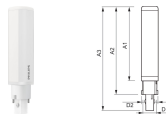

Product	D1	D2	A1	A2	A3
CorePro LED PLC CorePro LED PLC 6.5W 830 2P G24d-2	24,3	28,4	105,8	125	147,6
CorePro LED PLC CorePro LED PLC 6.5W 840 2P G24d-2	24,3	28,4	105,8	125	147,6

Bestelgegevens

EOC	Type aanduiding	MOQ	Richtprijs
54115900	CorePro LED PLC CorePro LED PLC 9W 830 4P G24q-3	10	14.00€
54117300	CorePro LED PLC CorePro LED PLC 9W 840 4P G24q-3	10	14.00€
54119700	CorePro LED PLC CorePro LED PLC 6.5W 830 4P G24q-2	10	10.80€
54121000	CorePro LED PLC CorePro LED PLC 6.5W 840 4P G24q-2	10	10.80€
54123400	CorePro LED PLC CorePro LED PLC 8.5W 830 2P G24d-3	10	13.90€
54125800	CorePro LED PLC CorePro LED PLC 8.5W 840 2P G24d-3	10	13.90€
54127200	CorePro LED PLC CorePro LED PLC 6.5W 830 2P G24d-2	10	10.70€
54129600	CorePro LED PLC CorePro LED PLC 6.5W 840 2P G24d-2	10	10.70€
70659600	CorePro LED PLC CorePro LED PLC 4.5W 830 2P G24d-1	10	10.75€
70661900	CorePro LED PLC CorePro LED PLC 4.5W 840 2P G24d-1	10	10.75€
70663300	CorePro LED PLC CorePro LED PLC 4.5W 830 4P G24q-1	10	10.75€
70665700	CorePro LED PLC CorePro LED PLC 4.5W 840 4P G24q-1	10	10.75€