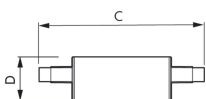

CorePro LED linear R7S
118mm 14-100W 830 D

Product
CorePro LED linear R7S 118mm 6.5-60W 830
CorePro LED linear D 14-120W R7S 118 840

D	C
22,5	118
29	118

CorePro LED linear R7S
118mm 14-100W 840 D

Product
CorePro LEDlinear ND 7.5-60W R7S 78mm830
CorePro LEDlinear ND 7.5-60W R7S 78mm840