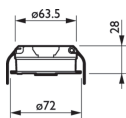

IRT9090/00 Extended IR Programming Tool

UID8460/10 ZGP Switch Scene Recall 4B

IRT9010/00 Transmitter IR Point

UID8450/10 ZGP Switch Dim 2B

Product
LRM8118/00 ACTILUME EXTENSION SENSOR

OCC SENSOR IA CM IP42 WH