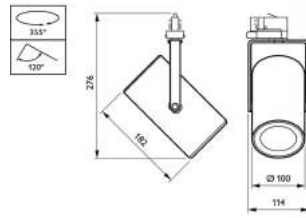

GreenSpace Accent Projector ST320T Afmetingen in mm.

Bestelgegevens

EOC	Type aanduiding	Typenummer	MOQ	VRG code	Richtprijs
4	16652600 ST320T LED17S/827 PSU MB WH	ST320T1827PMBWH	1	T	169,00
4	16653300 ST320T LED17S/830 PSU MB WH	ST320T1830PMBWH	1	T	169,00
4	16654000 ST320T LED17S/840 PSU MB WH	ST320T1840PMBWH	1	T	169,00
Ⓢ	16655700 ST320T LED17S/CRW PSU MB WH	ST320T1CRWPMBWH	1	T	169,00
Ⓢ	16656400 ST320T LED17S/PW9 PSU MB WH	ST320T1PW9PMBWH	1	T	169,00
Ⓢ	16649600 ST320T LED20S/PW9 PSU NB BK	ST320T2SPW9PNBB	1	T	189,00
Ⓢ	16665600 ST320T LED20S/PW9 PSU NB SI	ST320T2SPW9PNBS	1	T	189,00
Ⓢ	16666300 ST320T LED20S/PW9 PSU NB WH	ST320T2SPW9PNBW	1	T	189,00
4	16658800 ST320T LED27S/827 PSU MB WH	ST320T2827PMBWH	1	T	189,00
4	16659500 ST320T LED27S/830 PSU MB SI	ST320T2830PMBSI	1	T	189,00
4	16660100 ST320T LED27S/830 PSU MB WH	ST320T2830PMBWH	1	T	189,00
4	16661800 ST320T LED27S/840 PSU MB WH	ST320T2840PMBWH	1	T	189,00
4	16662500 ST320T LED27S/840 PSU WB WH	ST320T2840PWBWH	1	T	189,00
Ⓢ	16663200 ST320T LED27S/CRW PSU MB WH	ST320T2CRWPMBWH	1	T	189,00
4	16651900 ST320T LED27S/PW9 PSU MB BK	ST320T2PW9PMBBK	1	T	189,00
4	16664900 ST320T LED27S/PW9 PSU MB SI	ST320T2PW9PMBSI	1	T	189,00
4	16650200 ST320T LED27S/PW9 PSU MB WH	ST320T2PW9PMBWH	1	T	189,00
4	16667000 ST320T LED27S/PW9 PSU WB SI	ST320T2PW9PWBSI	1	T	189,00
Ⓢ	16668700 ST320T LED39S/827 PSU VWB WH	ST320T39827PVVWH	1	T	209,00
4	16669400 ST320T LED39S/827 PSU WB WH	ST320T39827PWBWH	1	T	209,00
Ⓢ	16671700 ST320T LED39S/830 PSU VWB BK	ST320T39830PVVWB	1	T	209,00
Ⓢ	16672400 ST320T LED39S/830 PSU VWB SI	ST320T39830PVVWS	1	T	209,00
Ⓢ	16670000 ST320T LED39S/830 PSU VWB WH	ST320T39830PVVWH	1	T	209,00
4	16673100 ST320T LED39S/830 PSU WB BK	ST320T39830PWBWB	1	T	209,00
4	16674800 ST320T LED39S/830 PSU WB SI	ST320T39830PWBSI	1	T	209,00
4	16675500 ST320T LED39S/830 PSU WB WH	ST320T39830PWBWH	1	T	209,00
Ⓢ	16676200 ST320T LED39S/840 PSU VWB WH	ST320T39840PVVWH	1	T	209,00
4	16677900 ST320T LED39S/840 PSU WB BK	ST320T39840PWBWB	1	T	209,00
4	16678600 ST320T LED39S/840 PSU WB SI	ST320T39840PWBSI	1	T	209,00
4	16679300 ST320T LED39S/840 PSU WB WH	ST320T39840PWBWH	1	T	209,00
4	16680900 ST320T LED39S/PW9 PSU WB BK	ST320T39PW9PWBWB	1	T	209,00
4	16681600 ST320T LED39S/PW9 PSU WB SI	ST320T39PW9PWBSI	1	T	209,00
4	16682300 ST320T LED39S/PW9 PSU WB WH	ST320T39PW9PWBWH	1	T	209,00
4	17275600 ST320T LED27S/827 PSD WB WH	ST320T2782PDWBWH	1	T	219,00
4	17276300 ST320T LED27S/830 PSD WB WH	ST320T2783PDWBWH	1	T	219,00
4	17277000 ST320T LED27S/840 PSD WB WH	ST320T2784PDWBWH	1	T	219,00
Ⓢ	17278700 ST320T LED27S/PW9 PSD WB WH	ST320T27P9PDWBWH	1	T	219,00
Ⓢ	17279400 ST320T LED39S/827 PSD WB WH	ST320T3982PDWBWH	1	T	239,00
Ⓢ	17280000 ST320T LED39S/830 PSD WB WH	ST320T3983PDWBWH	1	T	239,00
Ⓢ	17281700 ST320T LED39S/840 PSD WB WH	ST320T3984PDWBWH	1	T	239,00
Ⓢ	17282400 ST320T LED39S/PW9 PSD WB WH	ST320T39P9PDWBWH	1	T	239,00
4	39939900 ST320T LED17S/CH PSU WB WH	39939900	1	T	144,00