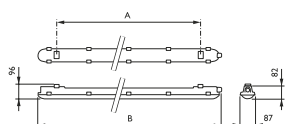

WT120C

WT120C Afmetingen in mm.

	A	B
LED18S	388	661
LED22S/LED40S	960	1223
LED34S/LED60S	1213	1504