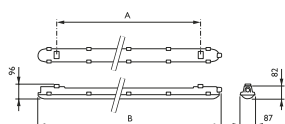

WT120C

WT120C Afmetingen in mm.

	A	B
LED18S : LED18S	388	661
LED22S : LED22S	960	1223
LED34S : LED34S	1213	1504

Bestelgegevens

EOC	Type aanduiding	Typenummer	MOQ	VRG code	Gewicht (KG)	Richtprijs
1	84045900 WT120C LED18S/840 PSU L600	WT120L18/84L600	1	Z	1,14	82,80
1	84046600 WT120C LED22S/840 PSU L1200	WT120L21/84L120	1	Z	1,60	98,00
1	84047300 WT120C LED34S/840 PSU L1500	WT120L33/84L150	1	Z	1,90	112,00
1	84048000 WT120C LED40S/840 PSU L1200	WT120L38/84L120	1	Z	1,60	103,00
1	84049700 WT120C LED60S/840 PSU L1500	WT120L59/84L150	1	Z	1,90	109,00
5	85414200 WT120C LED22S/840 PSU L1200 EL1	WT120L21/84EL1	1	Z	2,60	265,00
5	85415900 WT120C LED40S/840 PSU L1200 EL1	WT120L38/84EL1	1	Z	2,60	279,00
1	85416600 WT120C LED34S/840 PSU L1500 EL1	WT120L33/84EL1	1	Z	2,90	308,00
1	85417300 WT120C LED60S/840 PSU L1500 EL1	WT120L59/84EL1	1	Z	2,90	305,00
5	88306800 WT120C LED18S/840 PSD L600	WT120L18/PSD	1	Z		107,00
5	88307500 WT120C LED22S/840 PSD L1200	WT120L22/PSD	1	Z		131,00
1	88308200 WT120C LED34S/840 PSD L1500	WT120L34/PSD	1	Z		140,00
1	88309900 WT120C LED40S/840 PSD L1200	WT120L40/PSD	1	Z		135,00
1	88310500 WT120C LED60S/840 PSD L1500	WT120L60/PSD	1	Z		149,00
5	85420300 WT120C LED34S/840 PSU L1500 EL3	WT120LED34EL3	1	Z		266,00
5	85419700 WT120C LED40S/840 PSU L1200 EL3	WT120LED40EL3	1	Z		266,00
5	16317400 WT120C LED40S/840 PSU TW1 WEC L1200	WT120L40TWWEC	1	Z		142,00
5	16316700 WT120C LED40S/840 PSU WEC L1200	WT120L40WEC	1	Z		128,00
5	88314300 WT120C LED60S/840 PSD L1500 EL3	WT12060PSDEL	1	Z		307,00
5	16319800 WT120C LED60S/840 PSU TW1 WEC L1500	WT120L60TWWEC	1	Z		149,00
5	91688900 WT120C LED60S/840 PSU TW3 L1500	WT120LED60TW3	1	Z		173,00
5	16318100 WT120C LED60S/840 PSU WEC L1500	WT120L60WEC	1	Z		135,00
5	91685800 WT120C LED22S/840 PSU TW3 L1200		1	Z		145,00
5	91686500 WT120C LED34S/840 PSU TW3 L1500		1	Z		155,00
5	91687200 WT120C LED40S/840 PSU TW3 L1200		1	Z		145,00