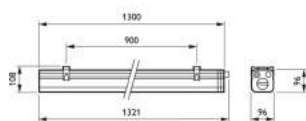

WT470C (standaarduitvoering)

Afmetingen in mm.

Bestelgegevens