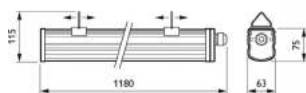

LEDINAIRE WT060C

Afmetingen in mm.

Bestelgegevens

EOC	Type aanduiding	Typenummer	MOQ	VRG code	Richtprijs
1	38010699 WT060C LED18S/840 PSU TW1 L600	WT060LED182	1	Y8	105,00
1	38011399 WT060C LED36S/840 PSU L1200	WT060LED363	1	Y8	80,00
1	38013799 WT060C LED56S/840 PSU L1500	WT060LED565	1	Y8	90,00
1	38014499 WT060C LED56S/840 PSU TW1 L1500	WT060LED566	1	Y8	125,00