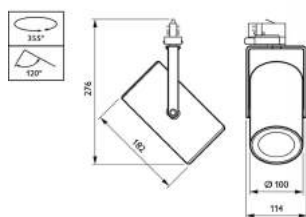

GreenSpace Accent Projector ST320T Afmetingen in mm.

Bestelgegevens

EOC	Type aanduiding	Typenummer	MOQ	VRG code	Richtprijs
5	16652600 ST320T LED17S/827 PSU MB WH	ST320T1827PMBWH	1	89	159,00
5	16653300 ST320T LED17S/830 PSU MB WH	ST320T1830PMBWH	1	89	159,00
5	16654000 ST320T LED17S/840 PSU MB WH	ST320T1840PMBWH	1	89	159,00
5	16655700 ST320T LED17S/CRW PSU MB WH	ST320T1CRWPMBWH	1	89	159,00
5	16656400 ST320T LED17S/PW9 PSU MB WH	ST320T1PW9PMBWH	1	89	159,00
5	16649600 ST320T LED20S/PW9 PSU NB BK	ST320T2SPW9PNBB	1	89	179,00
5	16665600 ST320T LED20S/PW9 PSU NB SI	ST320T2SPW9PNBS	1	89	179,00
5	16666300 ST320T LED20S/PW9 PSU NB WH	ST320T2SPW9PNBW	1	89	179,00
5	16658800 ST320T LED27S/827 PSU MB WH	ST320T2827PMBWH	1	89	179,00
5	16659500 ST320T LED27S/830 PSU MB SI	ST320T2830PMBSI	1	89	179,00
5	16660100 ST320T LED27S/830 PSU MB WH	ST320T2830PMBWH	1	89	179,00
5	16661800 ST320T LED27S/840 PSU MB WH	ST320T2840PMBWH	1	89	179,00
5	16662500 ST320T LED27S/840 PSU WB WH	ST320T2840PWBWH	1	89	179,00
5	16663200 ST320T LED27S/CRW PSU MB WH	ST320T2CRWPMBWH	1	89	179,00
5	16651900 ST320T LED27S/PW9 PSU MB BK	ST320T2PW9PMBBK	1	89	179,00
5	16664900 ST320T LED27S/PW9 PSU MB SI	ST320T2PW9PMBSI	1	89	179,00
5	16650200 ST320T LED27S/PW9 PSU MB WH	ST320T2PW9PMBWH	1	89	179,00
5	16667000 ST320T LED27S/PW9 PSU WB SI	ST320T2PW9PWB SI	1	89	179,00
5	16668700 ST320T LED39S/827 PSU VWB WH	ST320T39827PVWW	1	89	199,00
5	16669400 ST320T LED39S/827 PSU WB WH	ST320T39827PWBW	1	89	199,00
5	16671700 ST320T LED39S/830 PSU VWB BK	ST320T39830PVWB	1	89	199,00
5	16672400 ST320T LED39S/830 PSU VWB SI	ST320T39830PVWS	1	89	199,00
5	16670000 ST320T LED39S/830 PSU VWB WH	ST320T39830PVWW	1	89	199,00
5	16673100 ST320T LED39S/830 PSU WB BK	ST320T39830PWB	1	89	199,00
5	16674800 ST320T LED39S/830 PSU WB SI	ST320T39830PWB	1	89	199,00
5	16675500 ST320T LED39S/830 PSU WB WH	ST320T39830PWB	1	89	199,00
5	16676200 ST320T LED39S/840 PSU VWB WH	ST320T39840PVWW	1	89	199,00
5	16677900 ST320T LED39S/840 PSU WB BK	ST320T39840PWB	1	89	199,00
5	16678600 ST320T LED39S/840 PSU WB SI	ST320T39840PWB	1	89	199,00
5	16679300 ST320T LED39S/840 PSU WB WH	ST320T39840PWB	1	89	199,00
5	16680900 ST320T LED39S/PW9 PSU WB BK	ST320T39PW9PWB	1	89	199,00
5	16681600 ST320T LED39S/PW9 PSU WB SI	ST320T39PW9PWB	1	89	199,00
5	16682300 ST320T LED39S/PW9 PSU WB WH	ST320T39PW9PWB	1	89	199,00
5	17275600 ST320T LED27S/827 PSD WB WH	ST320T2782PDWBW	1	89	209,00
5	17276300 ST320T LED27S/830 PSD WB WH	ST320T2783PDWBW	1	89	209,00
5	17277000 ST320T LED27S/840 PSD WB WH	ST320T2784PDWBW	1	89	209,00
5	17278700 ST320T LED27S/PW9 PSD WB WH	ST320T27P9PDWBW	1	89	209,00
5	17279400 ST320T LED39S/827 PSD WB WH	ST320T3982PDWBW	1	89	229,00
5	17280000 ST320T LED39S/830 PSD WB WH	ST320T3983PDWBW	1	89	229,00
5	17281700 ST320T LED39S/840 PSD WB WH	ST320T3984PDWBW	1	89	229,00
5	17282400 ST320T LED39S/PW9 PSD WB WH	ST320T39P9PDWBW	1	89	229,00