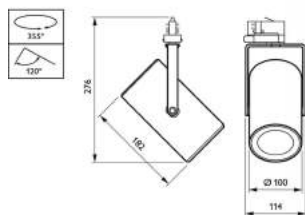

GreenSpace Accent Projector ST320T Afmetingen in mm.

Bestelgegevens

EOC	Type aanduiding	Typenummer	MOQ	VRG code	Richtprijs
4	16652600 ST320T LED17S/827 PSU MB WH	ST320T1827PMBWH	1	89	144,00
4	16653300 ST320T LED17S/830 PSU MB WH	ST320T1830PMBWH	1	89	144,00
4	16654000 ST320T LED17S/840 PSU MB WH	ST320T1840PMBWH	1	89	144,00
4	16655700 ST320T LED17S/CRW PSU MB WH	ST320T1CRWPMBWH	1	89	144,00
4	16656400 ST320T LED17S/PW9 PSU MB WH	ST320T1PW9PMBWH	1	89	144,00
4	16649600 ST320T LED20S/PW9 PSU NB BK	ST320T2SPW9PNBB	1	89	162,00
4	16665600 ST320T LED20S/PW9 PSU NB SI	ST320T2SPW9PNBS	1	89	162,00
4	16666300 ST320T LED20S/PW9 PSU NB WH	ST320T2SPW9PNBW	1	89	162,00
4	16658800 ST320T LED27S/827 PSU MB WH	ST320T2827PMBWH	1	89	162,00
4	16659500 ST320T LED27S/830 PSU MB SI	ST320T2830PMBSI	1	89	162,00
4	16660100 ST320T LED27S/830 PSU MB WH	ST320T2830PMBWH	1	89	162,00
4	16661800 ST320T LED27S/840 PSU MB WH	ST320T2840PMBWH	1	89	162,00
4	16662500 ST320T LED27S/840 PSU WB WH	ST320T2840PWBWH	1	89	162,00
4	16663200 ST320T LED27S/CRW PSU MB WH	ST320T2CRWPMBWH	1	89	162,00
4	16651900 ST320T LED27S/PW9 PSU MB BK	ST320T2PW9PMBBK	1	89	162,00
4	16664900 ST320T LED27S/PW9 PSU MB SI	ST320T2PW9PMBSI	1	89	162,00
4	16650200 ST320T LED27S/PW9 PSU MB WH	ST320T2PW9PMBWH	1	89	162,00
4	16667000 ST320T LED27S/PW9 PSU WB SI	ST320T2PW9PWB SI	1	89	162,00
4	16668700 ST320T LED39S/827 PSU VWB WH	ST320T39827PVWW	1	89	180,00
4	16669400 ST320T LED39S/827 PSU WB WH	ST320T39827PWBW	1	89	180,00
4	16671700 ST320T LED39S/830 PSU VWB BK	ST320T39830PVWB	1	89	180,00
4	16672400 ST320T LED39S/830 PSU VWB SI	ST320T39830PVWS	1	89	180,00
4	16670000 ST320T LED39S/830 PSU VWB WH	ST320T39830PVWW	1	89	180,00
4	16673100 ST320T LED39S/830 PSU WB BK	ST320T39830PWB	1	89	180,00
4	16674800 ST320T LED39S/830 PSU WB SI	ST320T39830PWB	1	89	180,00
4	16675500 ST320T LED39S/830 PSU WB WH	ST320T39830PWB	1	89	180,00
4	16676200 ST320T LED39S/840 PSU VWB WH	ST320T39840PVWW	1	89	180,00
4	16677900 ST320T LED39S/840 PSU WB BK	ST320T39840PWB	1	89	180,00
4	16678600 ST320T LED39S/840 PSU WB SI	ST320T39840PWB	1	89	180,00
4	16679300 ST320T LED39S/840 PSU WB WH	ST320T39840PWB	1	89	180,00
4	16680900 ST320T LED39S/PW9 PSU WB BK	ST320T39PW9PWB	1	89	180,00
4	16681600 ST320T LED39S/PW9 PSU WB SI	ST320T39PW9PWB	1	89	180,00
4	16682300 ST320T LED39S/PW9 PSU WB WH	ST320T39PW9PWB	1	89	180,00
4	17275600 ST320T LED27S/827 PSD WB WH	ST320T2782PDWBW	1	89	189,00
4	17276300 ST320T LED27S/830 PSD WB WH	ST320T2783PDWBW	1	89	189,00
4	17277000 ST320T LED27S/840 PSD WB WH	ST320T2784PDWBW	1	89	189,00
4	17278700 ST320T LED27S/PW9 PSD WB WH	ST320T27P9PDWBW	1	89	189,00
4	17279400 ST320T LED39S/827 PSD WB WH	ST320T3982PDWBW	1	89	207,00
4	17280000 ST320T LED39S/830 PSD WB WH	ST320T3983PDWBW	1	89	207,00
4	17281700 ST320T LED39S/840 PSD WB WH	ST320T3984PDWBW	1	89	207,00
4	17282400 ST320T LED39S/PW9 PSD WB WH	ST320T39P9PDWBW	1	89	207,00