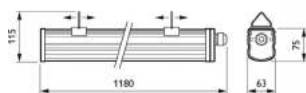

LEDINAIRE WT060C

Afmetingen in mm.

Bestelgegevens

EOC	Type aanduiding	Typenummer	MOQ	VRG code	Richtprijs
1	38011399 WT060C LED36S/840 PSU L1200	WT060LED363	1	90	80,00
1	38013799 WT060C LED56S/840 PSU L1500	WT060LED565	1	90	90,00