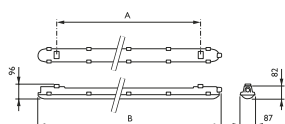

WT120C

WT120C Afmetingen in mm.

	A	B
LED18S	388	661
LED22S/LED40S	960	1223
LED34S/LED60S	1213	1504

Bestelgegevens

EOC	Type aanduiding	Typenummer	MOQ	VRG code	Gewicht (KG)	Richtprijs
1	84045900 WT120C LED18S/840 PSU L600	WT120L18/84L600	1	75	1,14	82,80
1	84046600 WT120C LED22S/840 PSU L1200	WT120L21/84L120	1	75	1,60	98,00
1	84047300 WT120C LED34S/840 PSU L1500	WT120L33/84L150	1	75	1,90	112,00
1	84048000 WT120C LED40S/840 PSU L1200	WT120L38/84L120	1	75	1,60	105,00
1	84049700 WT120C LED60S/840 PSU L1500	WT120L59/84L150	1	75	1,90	112,00
4	85414200 WT120C LED22S/840 PSU L1200 EL1	WT120L21/84EL1	1	75	2,60	265,00
4	85415900 WT120C LED40S/840 PSU L1200 EL1	WT120L38/84EL1	1	75	2,60	279,00
1	85416600 WT120C LED34S/840 PSU L1500 EL1	WT120L33/84EL1	1	75	2,90	308,00
1	85417300 WT120C LED60S/840 PSU L1500 EL1	WT120L59/84EL1	1	75	2,90	305,00
4	88306800 WT120C LED18S/840 PSD L600	WT120L18/PSD	1	75		107,00
4	88307500 WT120C LED22S/840 PSD L1200	WT120L22/PSD	1	75		131,00
1	88308200 WT120C LED34S/840 PSD L1500	WT120L34/PSD	1	75		140,00
1	88309900 WT120C LED40S/840 PSD L1200	WT120L40/PSD	1	75		135,00
1	88310500 WT120C LED60S/840 PSD L1500	WT120L60/PSD	1	75		149,00
4	85420300 WT120C LED34S/840 PSU L1500 EL3	WT120LED34EL3	1	75		266,00
4	85419700 WT120C LED40S/840 PSU L1200 EL3	WT120LED40EL3	1	75		266,00
4	16317400 WT120C LED40S/840 PSU TW1 WEC L1200	WT120L40TWWEC	1	75		142,00
4	16316700 WT120C LED40S/840 PSU WEC L1200	WT120L40WEC	1	75		128,00
4	88314300 WT120C LED60S/840 PSD L1500 EL3	WT120L60PSDEL	1	75		307,00
4	16319800 WT120C LED60S/840 PSU TW1 WEC L1500	WT120L60TWWEC	1	75		149,00
4	91688900 WT120C LED60S/840 PSU TW3 L1500	WT120LED60TW3	1	75		173,00
4	16318100 WT120C LED60S/840 PSU WEC L1500	WT120L60WEC	1	75		135,00