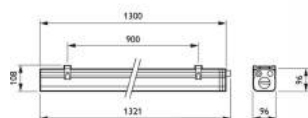

WT470C (standaarduitvoering)

Afmetingen in mm.

Bestelgegevens