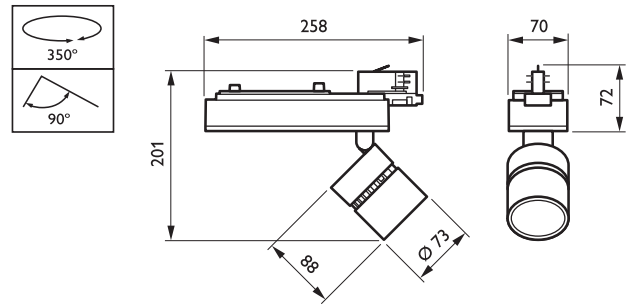

StyliD ST750T track projector with LED light source, performance version

StyliD ST750T track projector with LED light source, performance version

Dimensional drawing

ST750T LED40S/930 PSE NB BK

ST730T LED11S/930 PSE NB BK