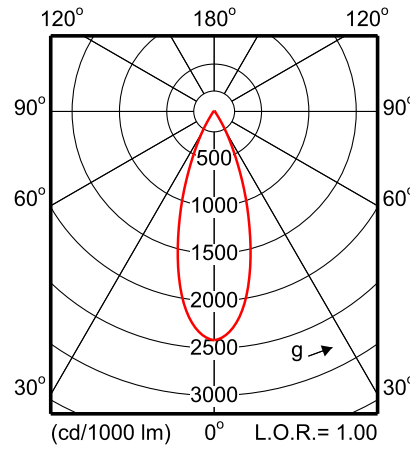

ST740T 1xLED27S/930 MB

ST740T 1xLED27S/827 MB

ST740T 1xLED27S/840 WB

ST740T 1xLED27S/827 WB LIN

— 0-180° — 90-270°

Photometric data

ST740T 1xLED39S/830 WB

ST740C 1xLED39S/830 WB