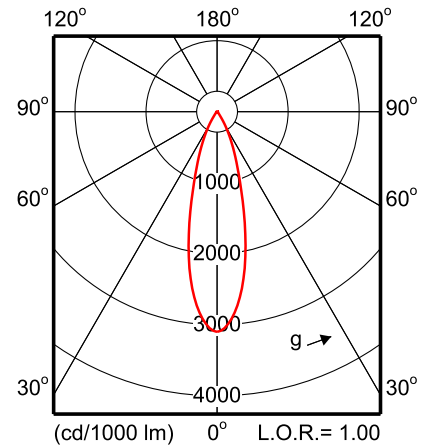

ST740T 1xLED27S/930 MB

ST740T 1xLED27S/827 MB

ST740T 1xLED27S/840 WB

ST740T 1xLED27S/827 WB LIN

— 0-180° — 90-270°

Photometric data

ST740T 1xLED39S/830 WB

ST740C 1xLED39S/830 WB