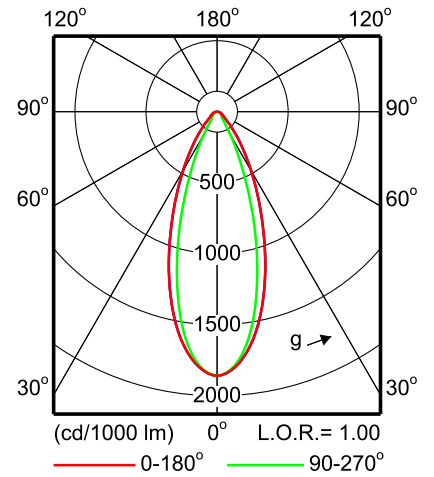

ST740T 1xLED39S/930 MB

ST740T 1xLED39S/827 WB LIN