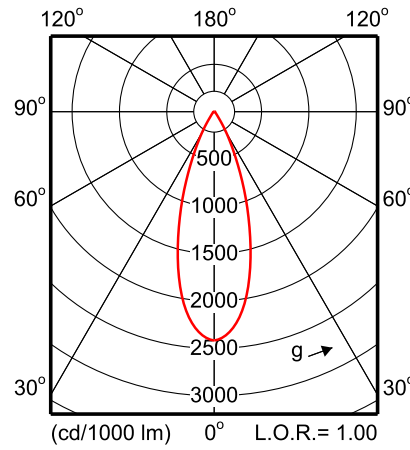

ST740C 1xLED39S/830 WB