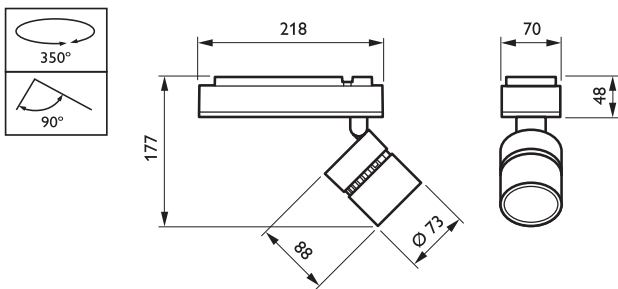

ST730C LED12S/830 PSE WB WH