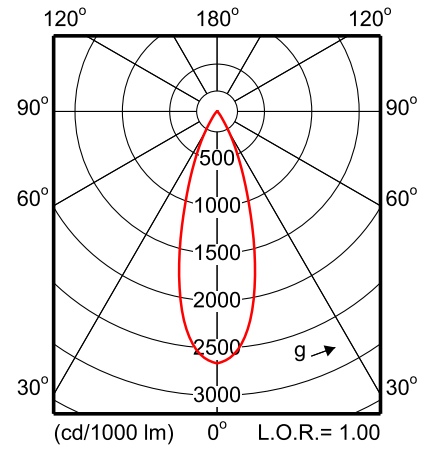

Photometric data

ST740T 1xLED27S/827 MB

ST740T 1xLED27S/840 WB

— 0-180° — 90-270°