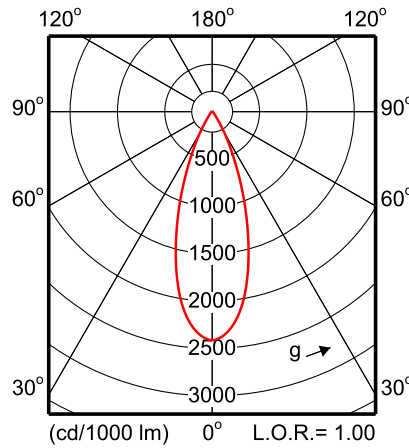

ST740T 1xLED17S/827 MB