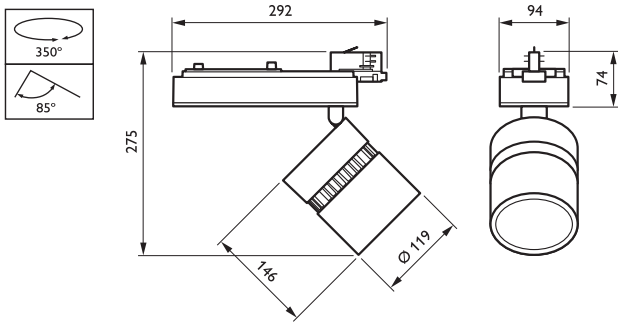

Dimensional drawing

ST750T LED40S/930 PSE NB BK