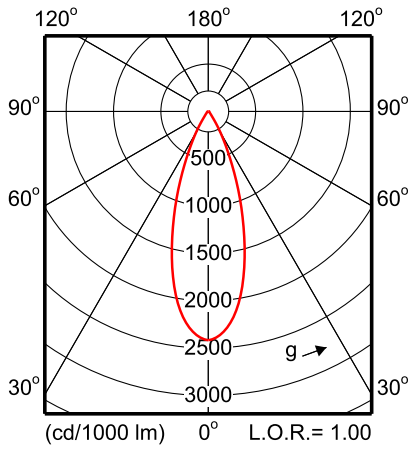

ST740T 1xLED27S/930 MB

ST740T 1xLED27S/827 MB

ST740T 1xLED27S/840 WB

ST740T 1xLED27S/827 WB LIN

— 0-180° — 90-270°

Photometric data

ST740T 1xLED39S/830 WB

ST740C 1xLED39S/830 WB