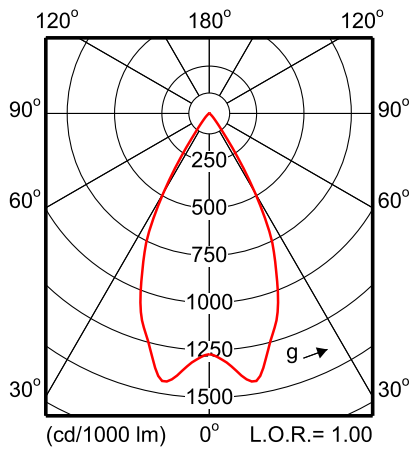

Photometric data

ST750T 1xLED39S/930 VWB

ST750T 1xLED49S/830 WB

Light technical

Order code	Product family code	Glare shielding accessories
910500457349	ST730C	No
910500457350	ST730C	No
910500457344	ST730T	No
910500457352	ST730T	No
910500457353	ST730T	No
910500457354	ST730T	No
910500457341	ST730T	No
910500457347	ST730T	No
910500457348	ST730T	No
910500457351	ST730T	No
910500457360	ST740C	No
910500457370	ST740C	No
910500457345	ST740T	No
910500457357	ST740T	No
910500457358	ST740T	No
910500457364	ST740T	No
910500457365	ST740T	No
910500457366	ST740T	No
910500457367	ST740T	No
910500457368	ST740T	No
910500457374	ST740T	No
910500457375	ST740T	No
910500457376	ST740T	No
910500457377	ST740T	No
910500457378	ST740T	No
910500457342	ST740T	No
910500457355	ST740T	No
910500457356	ST740T	No
910500457359	ST740T	No

Order code	Product family code	Glare shielding accessories
910500457361	ST740T	No
910500457362	ST740T	No
910500457363	ST740T	No
910500457369	ST740T	No
910500457371	ST740T	No
910500457372	ST740T	No
910500457373	ST740T	No
910500457678	ST740T	No
910500457346	ST750T	No
910500457379	ST750T	No
910500457380	ST750T	No
910500457381	ST750T	No
910500457382	ST750T	No
910500457387	ST750T	No
910500457388	ST750T	No
910500457389	ST750T	No
910500457390	ST750T	No
910500457391	ST750T	No
910500457343	ST750T	No
910500457383	ST750T	No
910500457384	ST750T	No
910500457385	ST750T	No
910500457386	ST750T	No

Electrical

Order code	Product family code	Input voltage
910500457349	ST730C	220-240 V
910500457350	ST730C	220-240 V