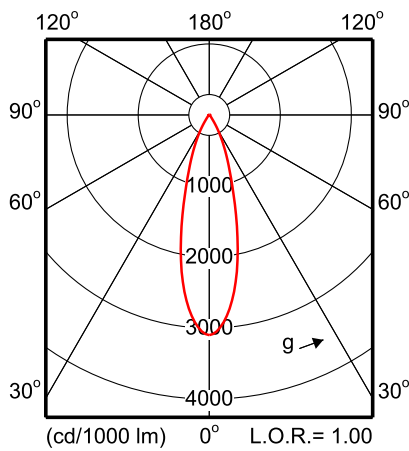

ST740T 1xLED27S/930 MB

ST740T 1xLED27S/827 MB

ST740T 1xLED27S/840 WB

ST740T 1xLED27S/827 WB LIN

— 0-180° — 90-270°

Photometric data

ST740T 1xLED39S/830 WB

ST740C 1xLED39S/830 WB