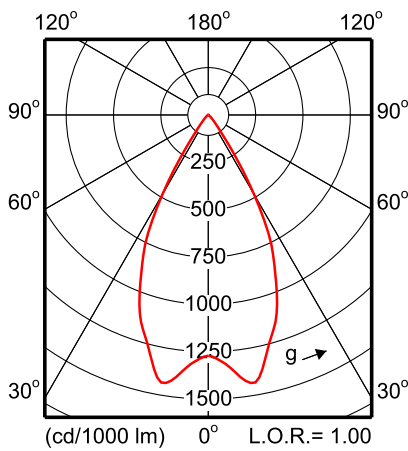

ST740T 1xLED39S/827 MB

ST750T 1xLED39S/830 VWB