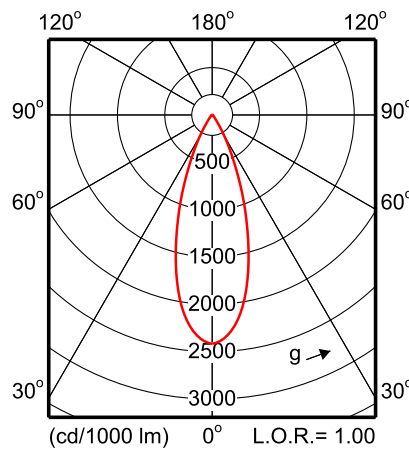

ST740T 1xLED27S/930 MB

ST740T 1xLED27S/827 MB

ST740T 1xLED27S/840 WB

ST740T 1xLED27S/827 WB LIN

— 0-180° — 90-270°

Photometric data

ST740T 1xLED39S/830 WB

ST740C 1xLED39S/830 WB