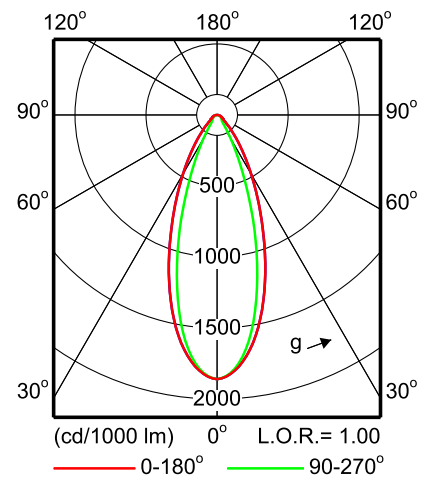

ST740T 1xLED27S/930 MB

ST740T 1xLED27S/827 MB

ST740T 1xLED27S/840 WB

ST740T 1xLED27S/827 WB LIN

— 0-180° — 90-270°

Photometric data

ST740T 1xLED39S/830 WB

ST740C 1xLED39S/830 WB