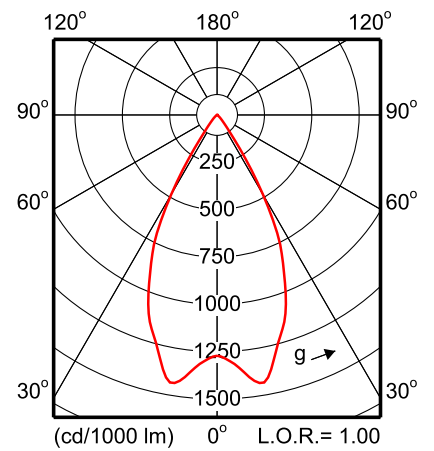

ST750T 1xLED39S/827 VWB