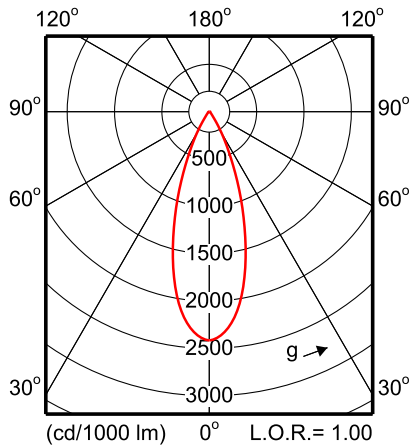

ST740T 1xLED17S/930 MB