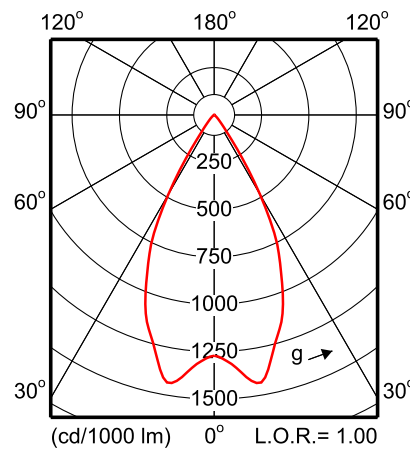

ST740T 1xLED27S/930 MB

ST740T 1xLED27S/827 MB

ST740T 1xLED27S/840 WB

ST740T 1xLED27S/827 WB LIN

— 0-180° — 90-270°

Photometric data

ST740T 1xLED39S/830 WB

ST740C 1xLED39S/830 WB

ST740T 1xLED39S/930 MB

ST740T 1xLED39S/827 MB

ST740T 1xLED39S/840 WB

ST740T 1xLED39S/827 WB LIN

ST750T 1xLED39S/830 VWB

ST750T 1xLED39S/840 VWB

ST750T 1xLED39S/827 VWB

Photometric data