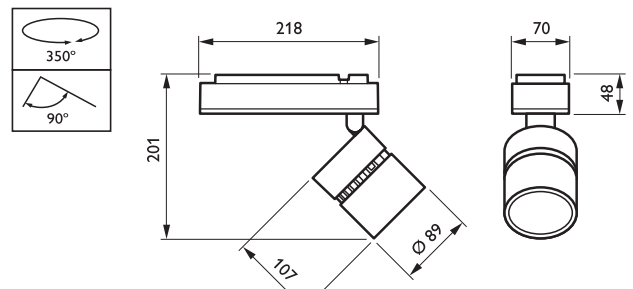

ST740C LED27S/830 PSE WB WH