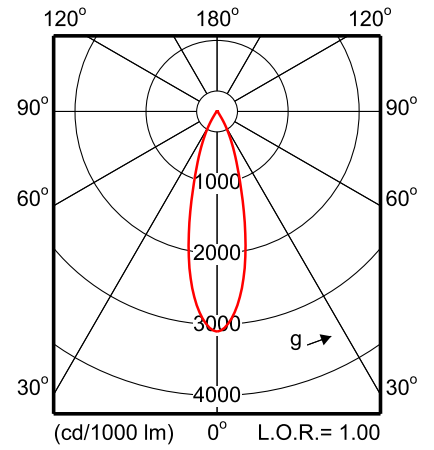

ST740T 1xLED27S/930 MB

ST740T 1xLED27S/827 MB

ST740T 1xLED27S/840 WB

ST740T 1xLED27S/827 WB LIN

— 0-180° — 90-270°

Photometric data

ST740T 1xLED39S/830 WB

ST740C 1xLED39S/830 WB