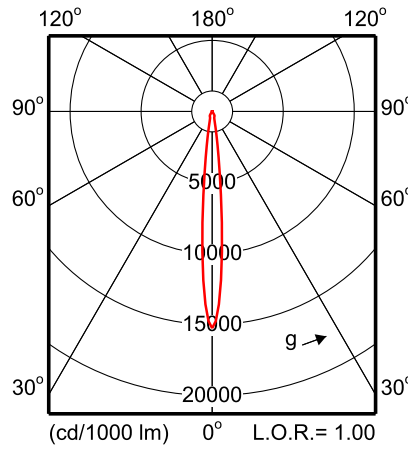

Photometric data

ST730T 1xLED12S/827 MB

ST730T 1xLED12S/840 WB

ST740T 1xLED17S/830 WB