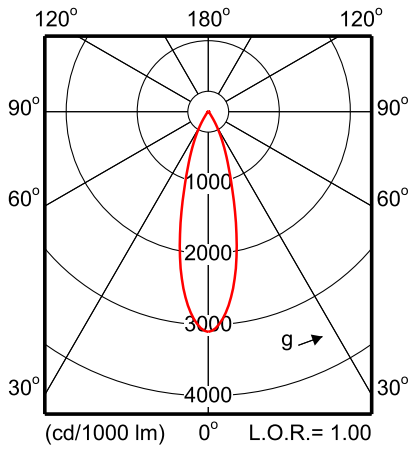

ST740T 1xLED39S/830 WB