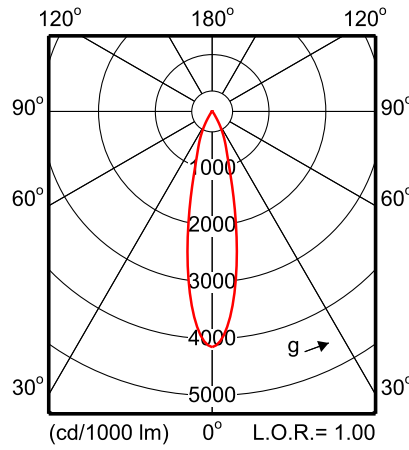

Photometric data

ST740T 1xLED27S/827 MB

ST740T 1xLED27S/840 WB

— 0-180° — 90-270°