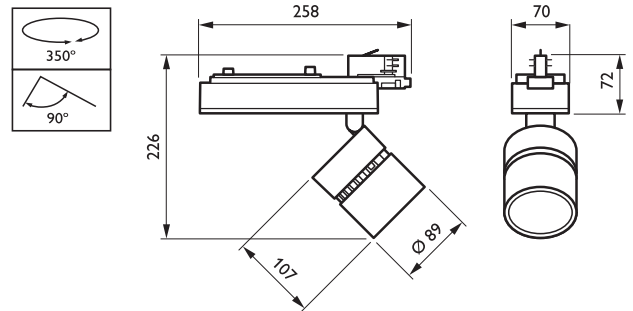

StyliD ST750T track projector with LED light source, performance version

StyliD ST750T track projector with LED light source, performance version

Dimensional drawing

ST750T LED40S/930 PSE NB BK

ST730T LED11S/930 PSE NB BK