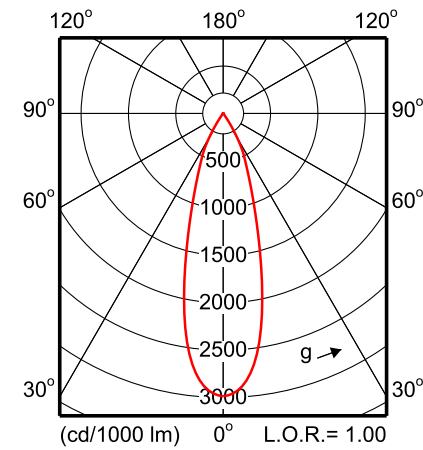

Photometric data

ST750T 1xLED39S/930 VWB

ST750T 1xLED49S/830 WB

Light technical

Order code	Product family code	Glare shielding accessories
910500457349	ST730C	No
910500457350	ST730C	No
910500457344	ST730T	No
910500457352	ST730T	No
910500457353	ST730T	No
910500457354	ST730T	No
910500457341	ST730T	No
910500457347	ST730T	No
910500457348	ST730T	No
910500457351	ST730T	No
910500457360	ST740C	No
910500457370	ST740C	No
910500457345	ST740T	No
910500457357	ST740T	No
910500457358	ST740T	No
910500457364	ST740T	No
910500457365	ST740T	No
910500457366	ST740T	No
910500457367	ST740T	No
910500457368	ST740T	No
910500457374	ST740T	No
910500457375	ST740T	No
910500457376	ST740T	No
910500457377	ST740T	No
910500457378	ST740T	No
910500457342	ST740T	No
910500457355	ST740T	No
910500457356	ST740T	No
910500457359	ST740T	No

Order code	Product family code	Glare shielding accessories
910500457361	ST740T	No
910500457362	ST740T	No
910500457363	ST740T	No
910500457369	ST740T	No
910500457371	ST740T	No
910500457372	ST740T	No
910500457373	ST740T	No
910500457678	ST740T	No
910500457346	ST750T	No
910500457379	ST750T	No
910500457380	ST750T	No
910500457381	ST750T	No
910500457382	ST750T	No
910500457387	ST750T	No
910500457388	ST750T	No
910500457389	ST750T	No
910500457390	ST750T	No
910500457391	ST750T	No
910500457343	ST750T	No
910500457383	ST750T	No
910500457384	ST750T	No
910500457385	ST750T	No
910500457386	ST750T	No

Electrical

Order code	Product family code	Input voltage
910500457349	ST730C	220-240 V
910500457350	ST730C	220-240 V