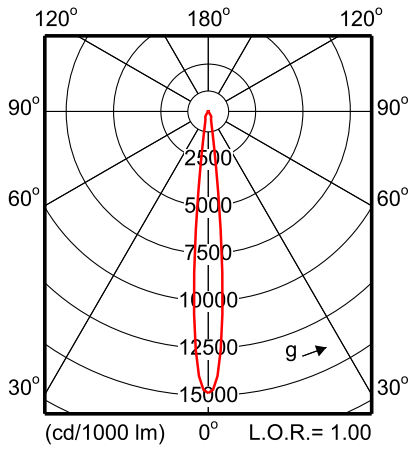

Photometric data