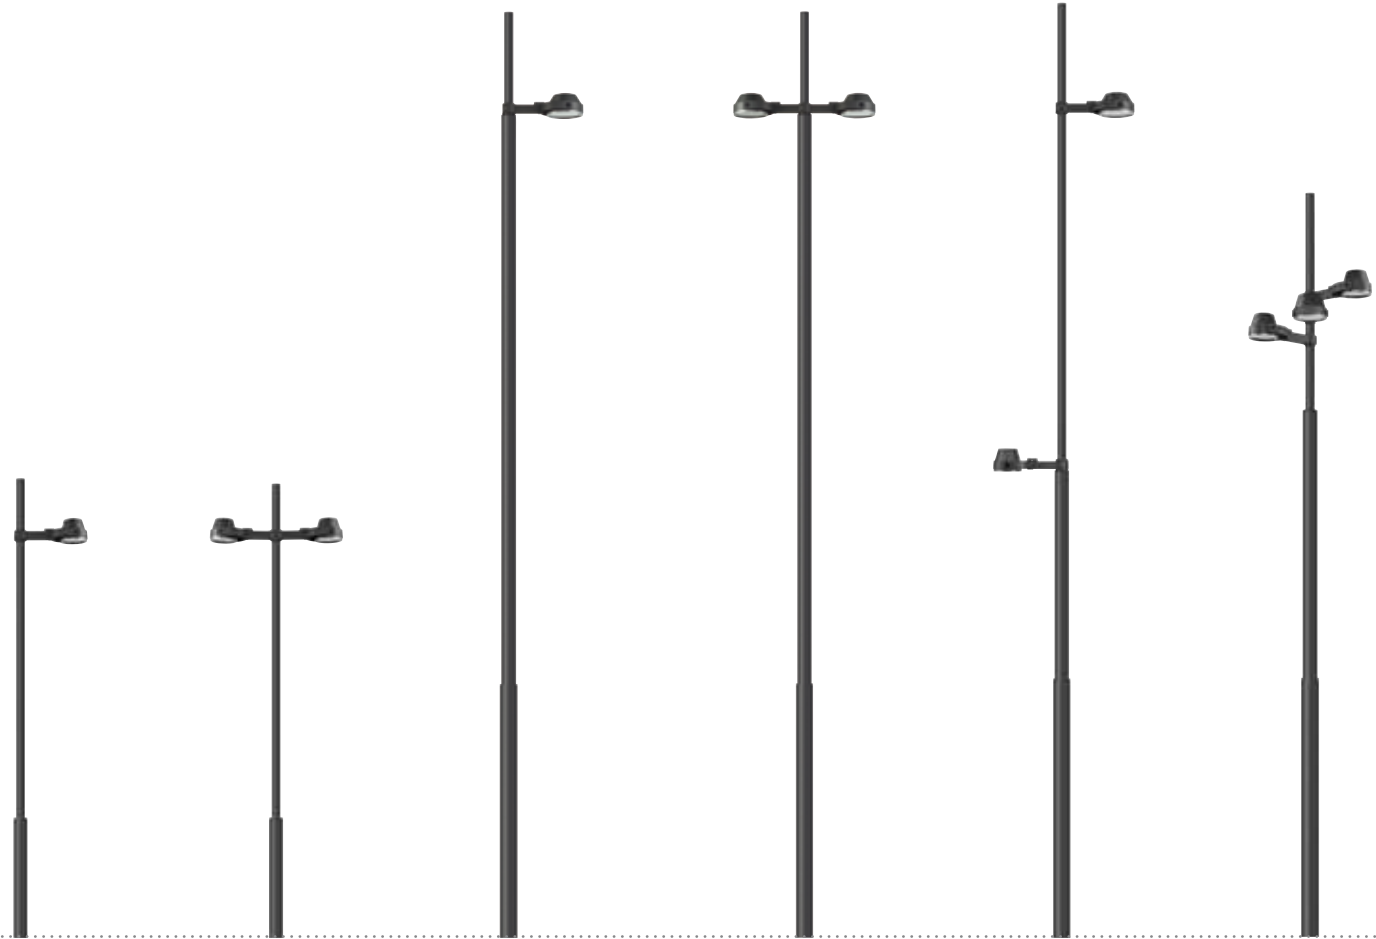

UrbanScene

complete solution

- 12 .....
- 11 .....
- 10 .....
- 09 .....
- 08 .....
- 07 .....
- 06 .....
- 05 .....
- 04 .....
- 03 .....
- 02 .....
- 01 .....