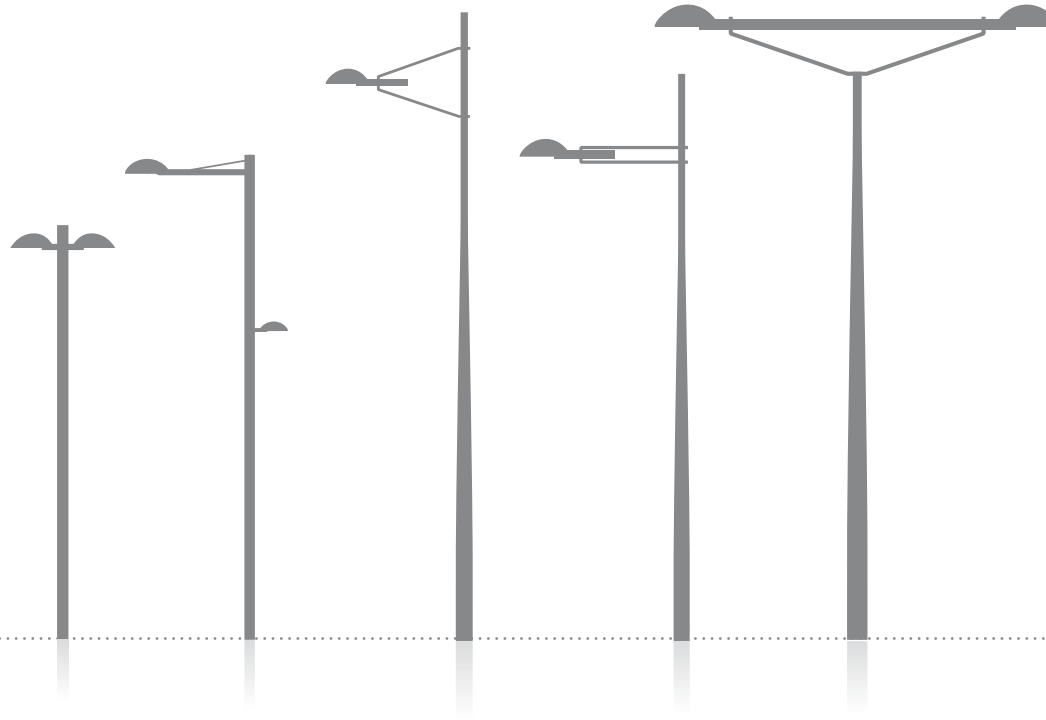

MileWide

- Clean cut, Nordic design by Knud Holscher.
- Offers excellent lighting performances with CosmoPolis lamp.
- Together with its dedicated supports, it forms a high-end system for street and road.

Main application

Streets, roads.

white light

yellow light

18 .....

16 .....

14 .....

12 .....

10 .....

08 .....

06 .....

04 .....

02 .....