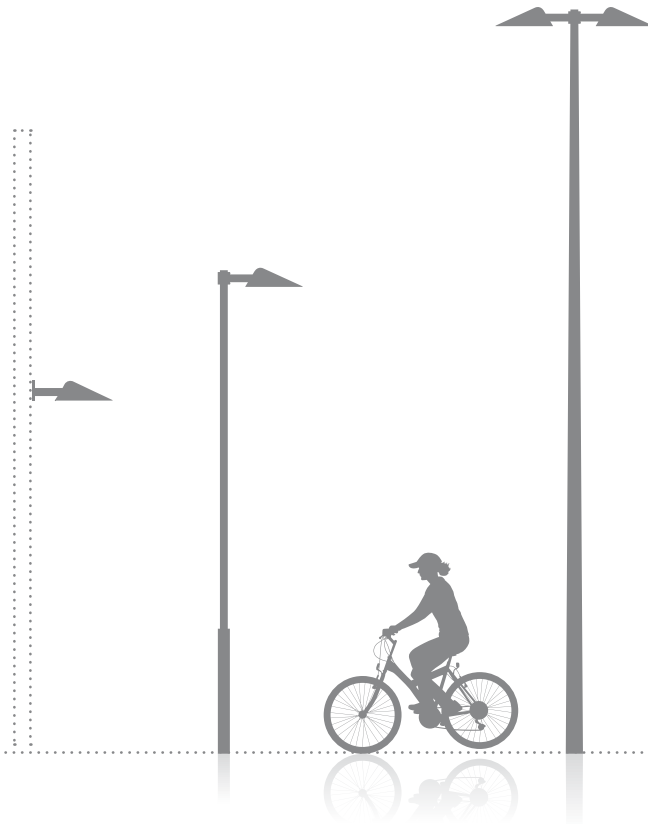

12 .....

11 .....

10 .....

09 .....

08 .....

07 .....

06 .....

05 .....

04 .....

03 .....

02 .....

01 .....