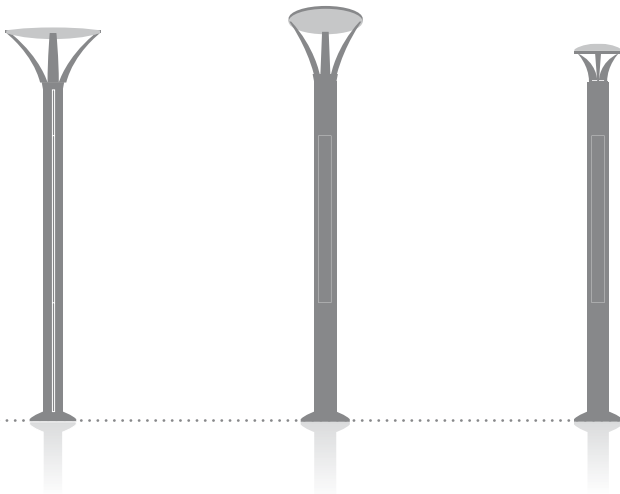

12 .....
11 .....
10 .....
09 .....
08 .....
07 .....
06 .....
05 .....
04 .....
03 .....
02 .....
01 .....