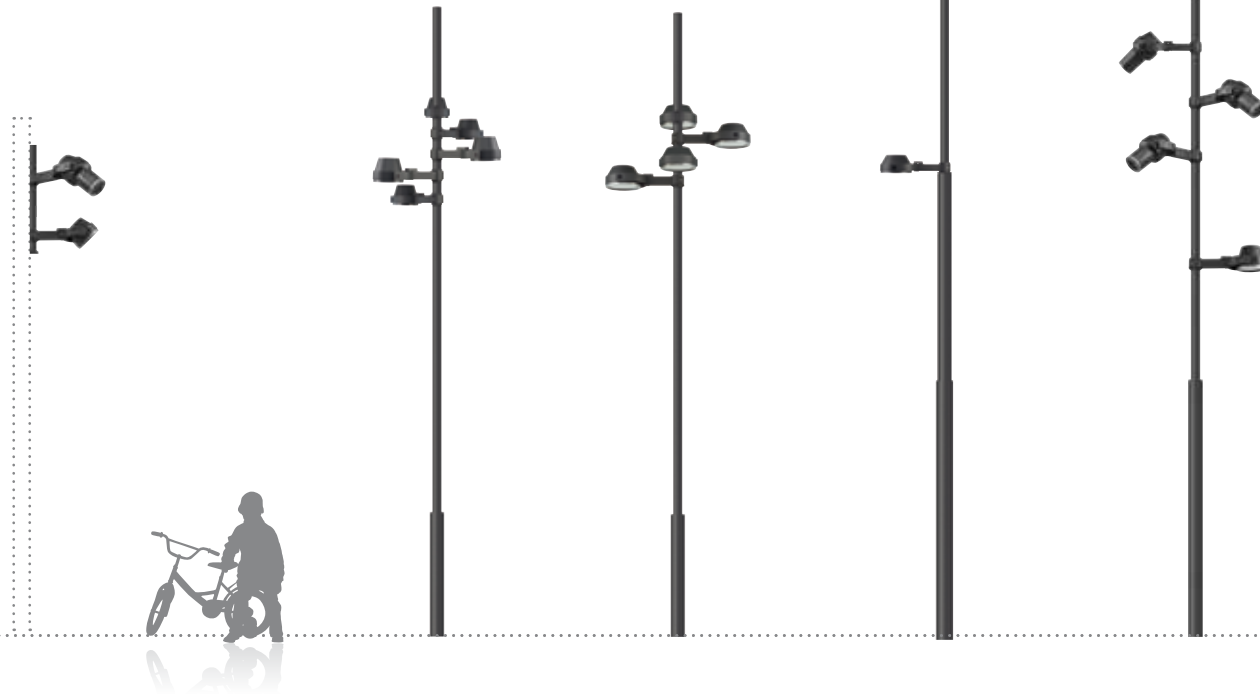

## complete solution

Masts have a simple and unobtrusive cylindrical shape for allowing the installation of the luminaires at whatever height is required by the application. With the long bracket, the mid-pot is perfect for main street lighting. If you focus on de-cluttering your public spaces, UrbanScene is the product you need: most of the luminaires can be installed on walls. luminaires have been designed to be oriented in any position without impacting the daytime appearance of the light-point. Although UrbanScene offers huge flexibility in terms of luminaire installation, the cables are never visible from outside.