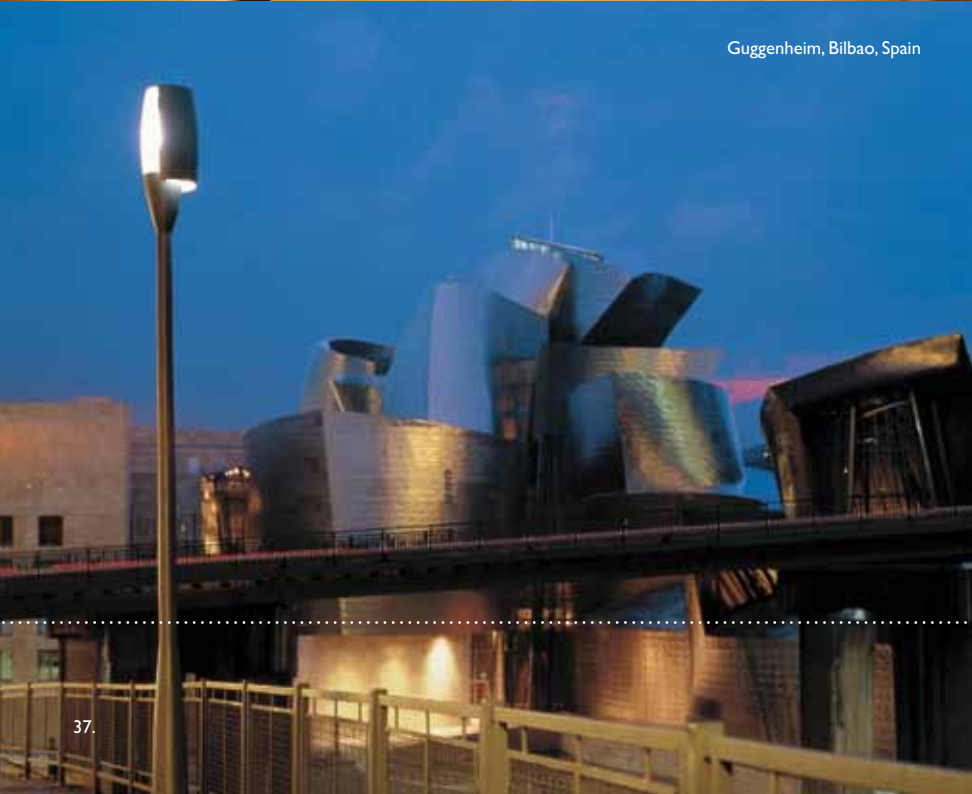

white light

yellow light

Metronomis Torino

- The simple, elegant outline of the Torino integrates harmoniously with most modern urban environments. A basic light element that enhances the rhythm and direction of public spaces.
- Wide possibility of supports in aluminium, steel and wood.
- The huge range of optical elements and light sources that are offered by Metronomis makes it possible to create different atmospheres within the city within the same design.

Main application

Urban areas, architectural areas, main streets in city centers.