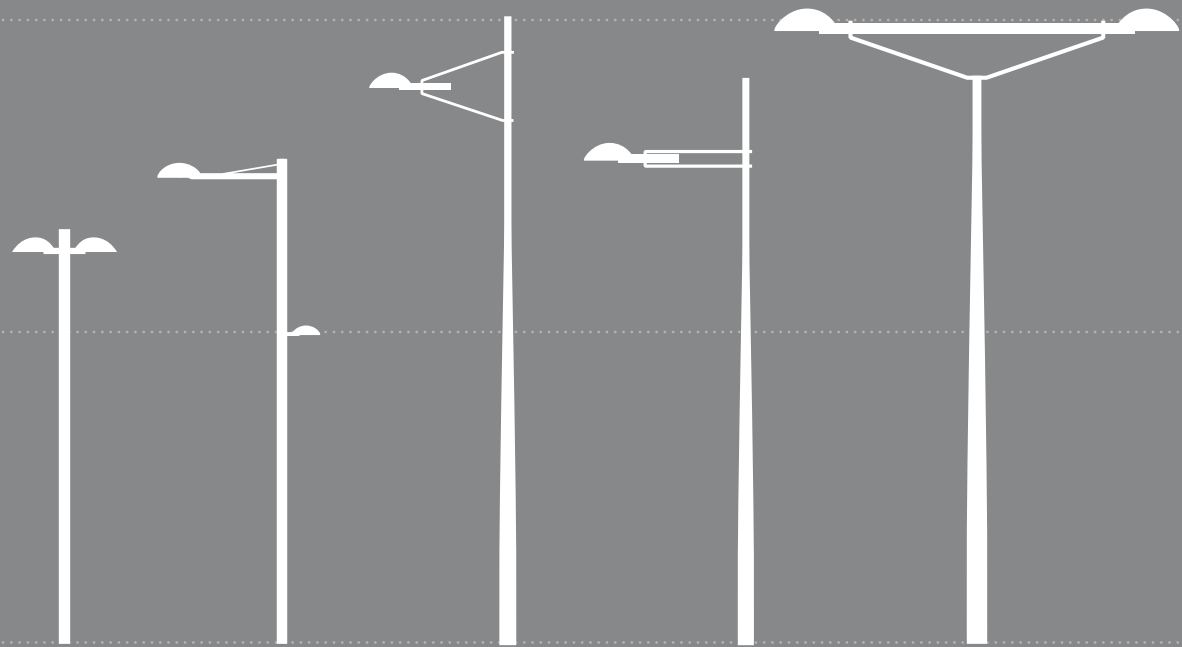

⇨ CitySoul on Flip bracket

CitySoul on double Jump bracket ⇨

Combination of CitySoul on Jump bracket and CitySoul Mini on back

⇨ CitySoul on Jump bracket

A nighttime photograph of a park or plaza. In the foreground, a large, white, wavy sculpture is illuminated from below. A fountain with water spraying upwards is visible in the middle ground. The background features a line of tall, slender streetlights with modern, curved lamp heads, receding into the distance. The sky is a mix of orange and blue, suggesting dusk or dawn. A building with some lights is visible in the far background.