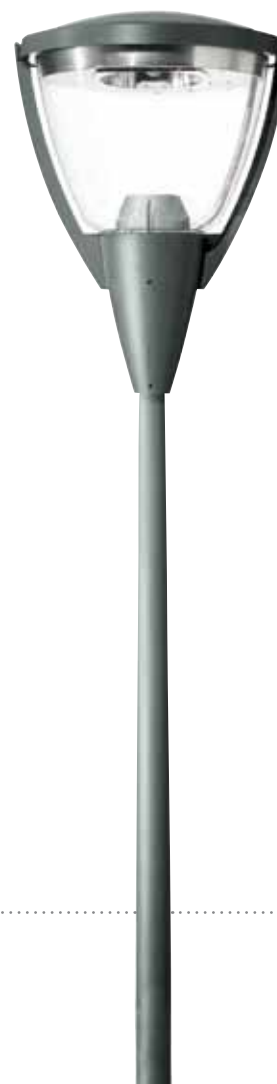

12 .....

11 .....

10 .....

09 .....

08 .....

07 .....

06 .....

05 .....

04 .....

03 .....

02 .....

01 .....