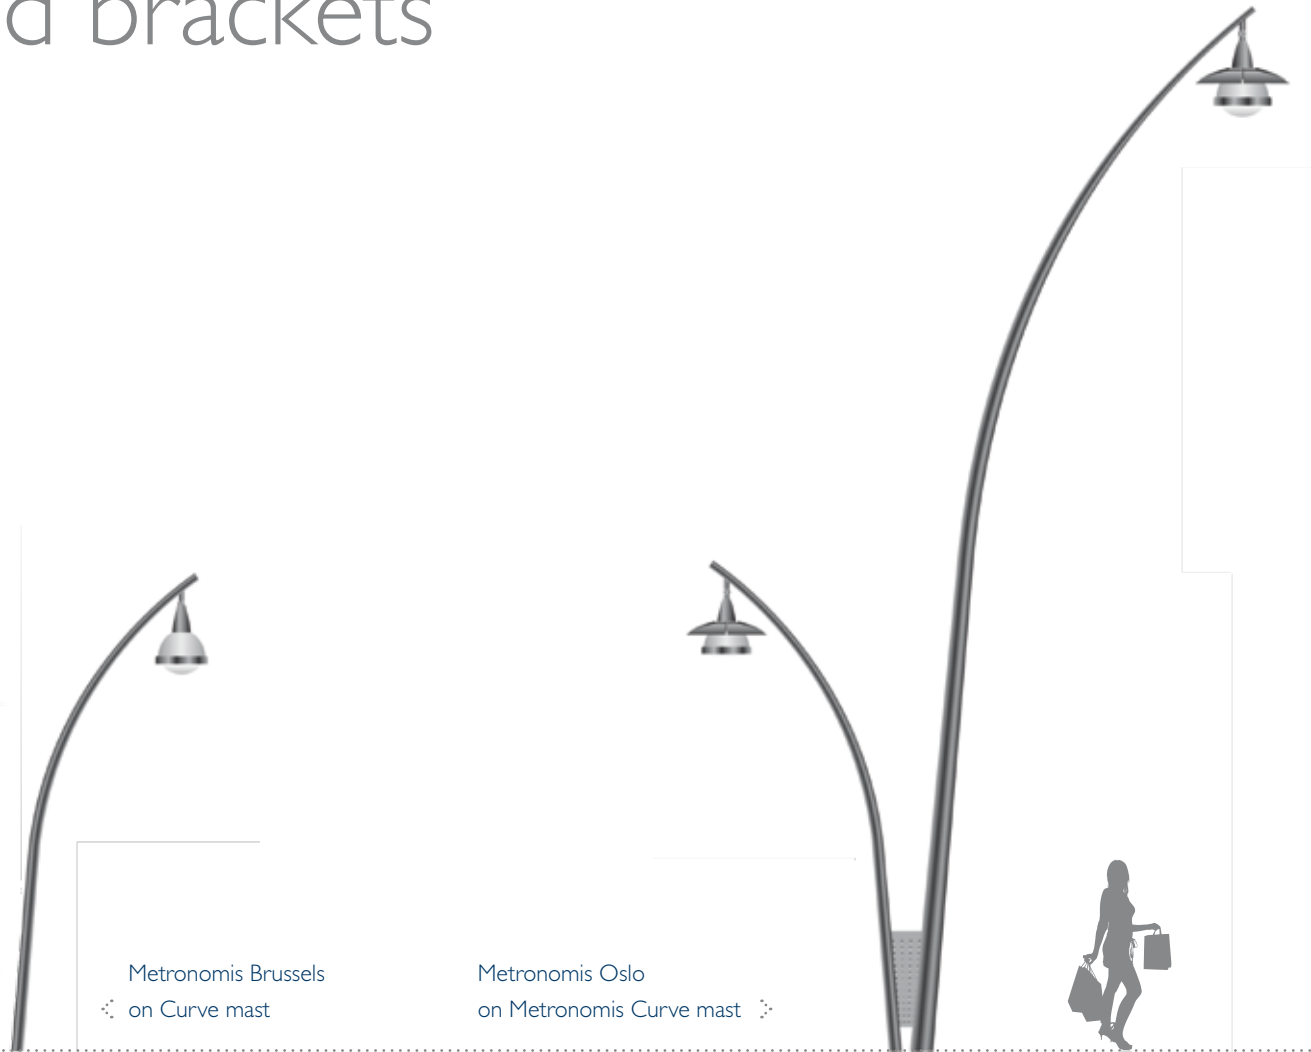

Metronomis Malmö on  
Metronomis aluminum mast

Metronomis Berlin on  
Metronomis aluminum mast

Metronomis Bordeaux  
on long curved bracket.

Short curved bracket

Short straight bracket

Long curved bracket

Long straight bracket

The cylindrico-conical mast, simple and elegant, discretely blends in with the architecture itself.

The Metro mast has a soft transition between the base and the pole, making it fit for post-top installation. When combined with brackets it becomes an integrated solution for urban environments.

Metronomis Bilbao  
on a cylindrico-conical mast

Metronomis Bordeaux  
on a cylindrico-conical mast  
with short straight bracket

Metronomis Bilbao  
on a cylindrico-conical mast

12  
11  
10  
09  
08  
07  
06  
05  
04  
03  
02  
01

# Metronomis

masts and brackets

Metronomis Brussels  
on Curve mast

Metronomis Oslo  
on Metronomis Curve mast

12 .....  
11 .....  
10 .....  
09 .....  
08 .....  
07 .....  
06 .....  
05 .....  
04 .....  
03 .....  
02 .....  
01 .....