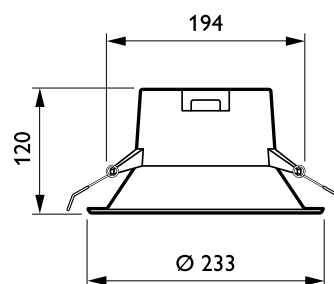

800 lm

1.800 lm

	Produktbeskrivelse	EAN-nummer
<b>Ledinaire</b>	Ledinaire Downlight DN060B 800lm/830 9W	8710163306629
	Ledinaire Downlight DN060B 800lm/840 9W	8710163306643
	Ledinaire Downlight DN060B 1800lm/830 18W	8710163306612
	Ledinaire Downlight DN060B 1800lm/840 18W	8710163306636