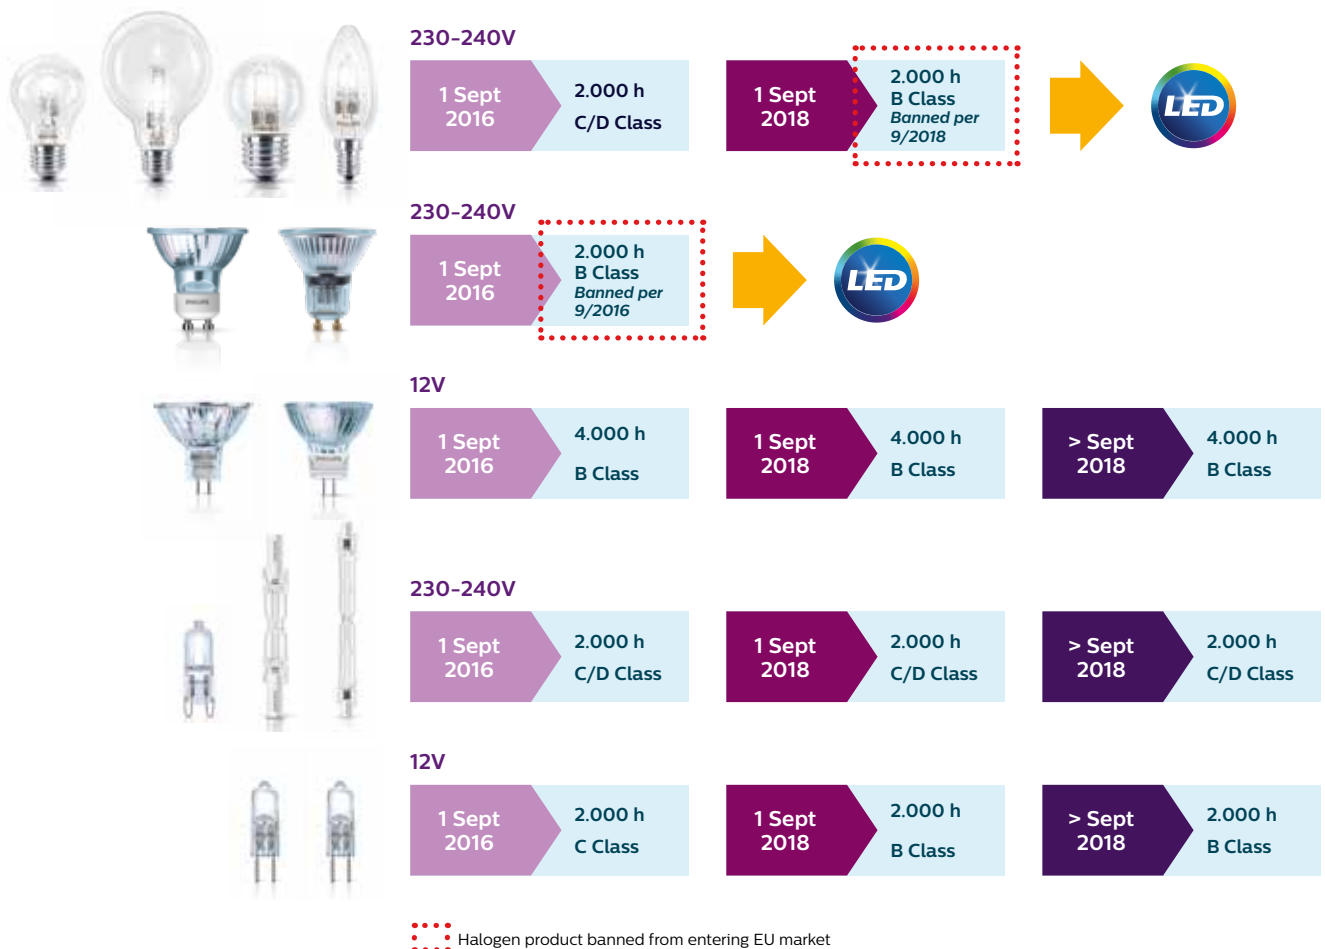

Is this a reason for concern? Absolutely not!

Philips offers a compelling range of LED alternatives to replace the banned 230–240 V halogen bulb and candle lamps. LED bulbs and candles come in a wide variety of shapes, finishes, colors and price points acceptable by local markets. Moreover, most LED bulbs and candles come in both a dimmable and non-dimmable version, and with a choice of packaging types.

In this leaflet you will find our recommended LED replacements for the halogen bulbs and candles.

Some types of halogen lamps: like capsules, linear, low voltage reflectors lamps - will still be available and can be sold in EU.

See also the overview below.

Legislation overview for Halogen lamps