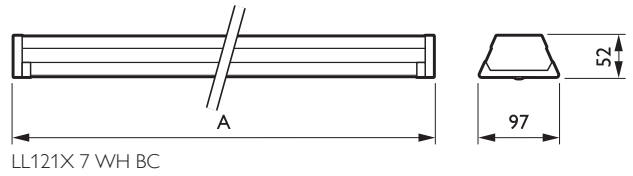

Abmessungsskizzen