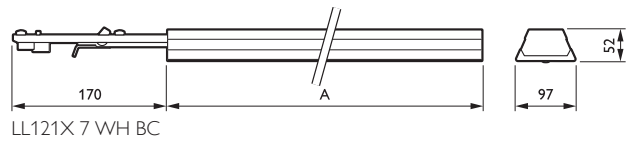

Abmessungsskizzen