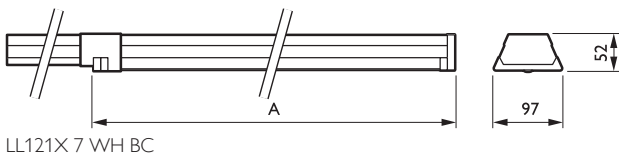

Abmessungsskizzen