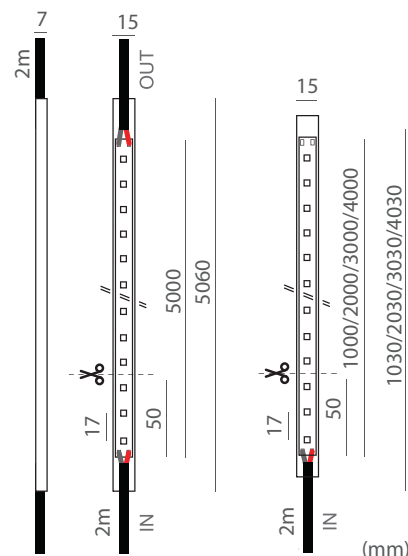

MRIG09100060RE
MRIG09200060RE
MRIG09300060RE
MRIG09400060RE
MRIG09500060RE
MRIG0910006WRE
MRIG0920006WRE
MRIG0930006WRE
MRIG0940006WRE
MRIG0950006WRE
MRIG0910006NRE
MRIG0920006NRE
MRIG0930006NRE
MRIG0940006NRE
MRIG0950006NRE
MRIG09100061RE
MRIG09200061RE
MRIG09300061RE
MRIG09400061RE
MRIG09500061RE

Striscia LED flessibile con grado di protezione IP68. Utilizzabile in indoor o outdoor come luce funzionale/decorativa.

IP68 flexible LED strip. Suitable for indoor or outdoor as functional/decorative light.

Staffe di fissaggio incluse.
Included fixing clips.