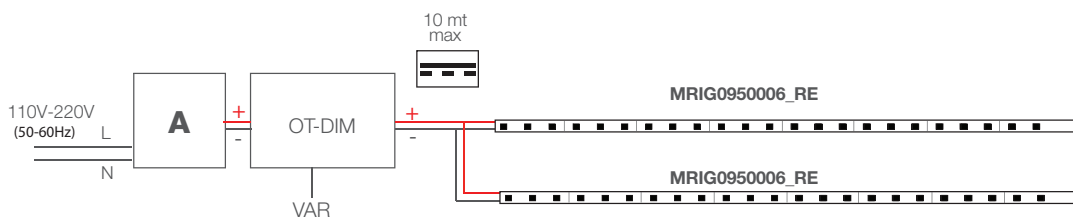

A

feeder

WALIMLED060/12

60W-12V / IP66

up to 10mt of RIGA Monochrome

product

MRIG0950006_RE

RIGA Version 12V (5mt)

OT-DIM

dimmer

WBOKOTDIM (50W max)

VAR

variatore/current variation

WBOKVAR

B

feeder

WALIM/DIMM/JOLLY

20W-12V / IP20

up to 4mt of RIGA WV

product

MRIG0940006_RE

RIGA 12V (4mt)