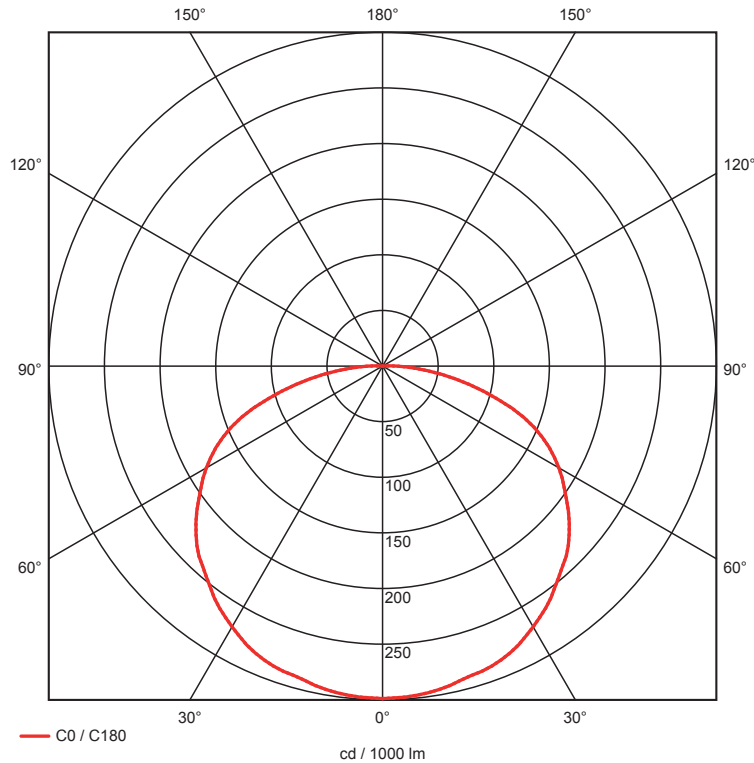

MRIG0910006WRE

download

tabella di riepilogo prodotti/ product overview table

codice/ code	colore/ colour	tipo/ type	potenza/ power	caratteristiche/ specifications	fascio ottico/ optic beam	ottica/ optic	tipo di LED/ LED type	materiale/ material	fissaggio/ fixation	IP/ IP
MRIG09100060RE	cool white	esterni/ outdoor	4,5W	L= 103cm	120°	fissa/ fixed	nastro LED media emissione/ LED strip medium emission	PVC e resina/ PVC and resin	con staffe/ with brackets	68
MRIG09200060RE	cool white	esterni/ outdoor	9W	L= 203cm	120°	fissa/ fixed	nastro LED media emissione/ LED strip medium emission	PVC e resina/ PVC and resin	con staffe/ with brackets	68
MRIG09300060RE	cool white	esterni/ outdoor	13,5W	L= 303cm	120°	fissa/ fixed	nastro LED media emissione/ LED strip medium emission	PVC e resina/ PVC and resin	con staffe/ with brackets	68
MRIG09400060RE	cool white	esterni/ outdoor	18W	L= 403cm	120°	fissa/ fixed	nastro LED media emissione/ LED strip medium emission	PVC e resina/ PVC and resin	con staffe/ with brackets	68
MRIG09500060RE	cool white	esterni/ outdoor	22W	L=506cm	120°	fissa/ fixed	nastro LED media emissione/ LED strip medium emission	PVC e resina/ PVC and resin	con staffe/ with brackets	68
MRIG0910006WRE	warm white	esterni/ outdoor	4,5W	L= 103cm	120°	fissa/ fixed	nastro LED media emissione/ LED strip medium emission	PVC e resina/ PVC and resin	con staffe/ with brackets	68
MRIG0920006WRE	warm white	esterni/ outdoor	9W	L= 203cm	120°	fissa/ fixed	nastro LED media emissione/ LED strip medium emission	PVC e resina/ PVC and resin	con staffe/ with brackets	68
MRIG0930006WRE	warm white	esterni/ outdoor	13,5W	L= 303cm	120°	fissa/ fixed	nastro LED media emissione/ LED strip medium emission	PVC e resina/ PVC and resin	con staffe/ with brackets	68
MRIG0940006WRE	warm white	esterni/ outdoor	18W	L= 403cm	120°	fissa/ fixed	nastro LED media emissione/ LED strip medium emission	PVC e resina/ PVC and resin	con staffe/ with brackets	68
MRIG0950006WRE	warm white	esterni/ outdoor	22W	L=506cm	120°	fissa/ fixed	nastro LED media emissione/ LED strip medium emission	PVC e resina/ PVC and resin	con staffe/ with brackets	68
MRIG0910006NRE	neutral white	esterni/ outdoor	4,5W	L= 103cm	120°	fissa/ fixed	nastro LED media emissione/ LED strip medium emission	PVC e resina/ PVC and resin	con staffe/ with brackets	68
MRIG0920006NRE	neutral white	esterni/ outdoor	9W	L= 203cm	120°	fissa/ fixed	nastro LED media emissione/ LED strip medium emission	PVC e resina/ PVC and resin	con staffe/ with brackets	68
MRIG0930006NRE	neutral white	esterni/ outdoor	13,5W	L= 303cm	120°	fissa/ fixed	nastro LED media emissione/ LED strip medium emission	PVC e resina/ PVC and resin	con staffe/ with brackets	68
MRIG0940006NRE	neutral white	esterni/ outdoor	18W	L= 403cm	120°	fissa/ fixed	nastro LED media emissione/ LED strip medium emission	PVC e resina/ PVC and resin	con staffe/ with brackets	68
MRIG0950006NRE	neutral white	esterni/ outdoor	22W	L=506cm	120°	fissa/ fixed	nastro LED media emissione/ LED strip medium emission	PVC e resina/ PVC and resin	con staffe/ with brackets	68
MRIG09100061RE	blu/ blue	esterni/ outdoor	4,5W	L= 103cm	120°	fissa/ fixed	nastro LED media emissione/ LED strip medium emission	PVC e resina/ PVC and resin	con staffe/ with brackets	68
MRIG09200061RE	blu/ blue	esterni/ outdoor	9W	L= 203cm	120°	fissa/ fixed	nastro LED media emissione/ LED strip medium emission	PVC e resina/ PVC and resin	con staffe/ with brackets	68
MRIG09300061RE	blu/ blue	esterni/ outdoor	13,5W	L= 303cm	120°	fissa/ fixed	nastro LED media emissione/ LED strip medium emission	PVC e resina/ PVC and resin	con staffe/ with brackets	68
MRIG09400061RE	blu/ blue	esterni/ outdoor	18W	L= 403cm	120°	fissa/ fixed	nastro LED media emissione/ LED strip medium emission	PVC e resina/ PVC and resin	con staffe/ with brackets	68
MRIG09500061RE	blu/ blue	esterni/ outdoor	22W	L=506cm	120°	fissa/ fixed	nastro LED media emissione/ LED strip medium emission	PVC e resina/ PVC and resin	con staffe/ with brackets	68