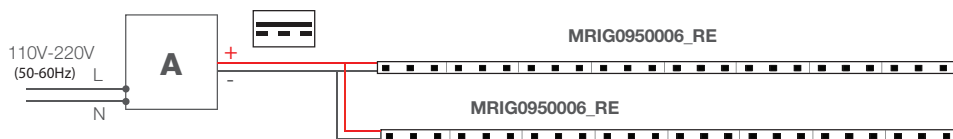

RIGA White Version*

- parallel connection allowed

Serial connection is not recommended. Unbalanced voltage drop can cause hazardous overload and damage the LED module.

Feeder (not included)

WALIMLED09W12V (220 ÷ 240V; 50-60Hz) - up to 2mt RIGA WV (indoor)

WALIMLED025/12 (90 ÷ 277V; 50-60Hz) - up to 5mt RIGA WV (indoor)

WALIMLED060/12 (100 ÷ 240V; 50-60Hz)- up to 10mt RIGA WV (indoor/outdoor)

WALIMLED100/12 (100 ÷ 240V; 50-60Hz)- up to 20mt RIGA WV (indoor/outdoor)

A

feeder

WALIMLED060/12

60W-12V / IP66

up to 10mt of RIGA Monochrome

product

MRIG0950006WRE

RIGA White Version 12V (5mt)