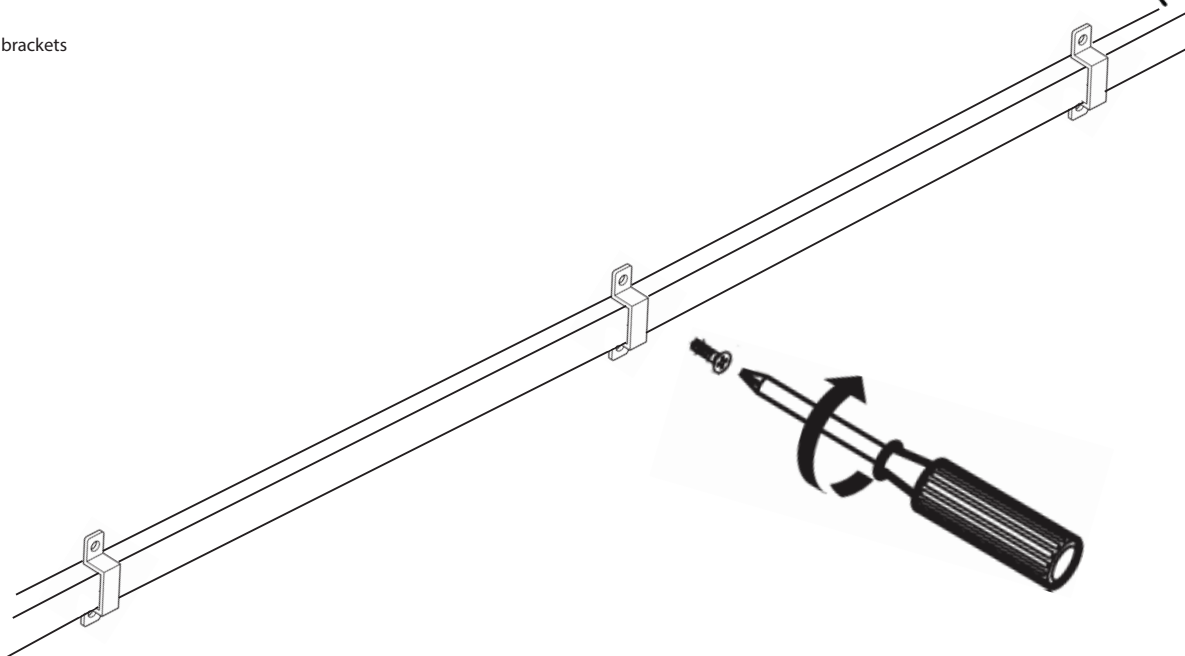

- Install brackets