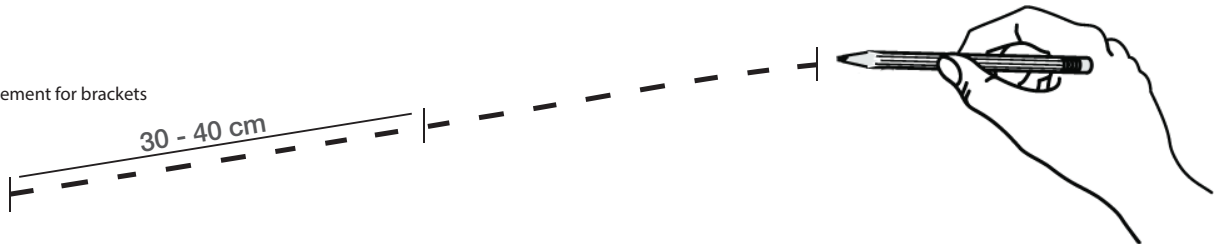

Safety Information

- The LED module itself and all its components must not be mechanically stressed.
- Average CCT colour temperature, this value can vary due to the manufacturing processes.
- Dominant wavelength, this value can vary due to the manufacturing processes.
- Exceeding maximum ratings for operating and storage will reduce expected life time or destroy the product.
- The minimum bending radius is 10 cm.
- Operating Temperature: -20°C / +50°C
- Lifetime 30.000 hours @ Ta = +35 °C
- Assembly must not damage or destroy conducting paths on the circuit board.
- Serial connection is not recommended. Unbalanced voltage drop can cause hazardous overload and damage the LED module.
- Please ensure that the power supply is of adequate power to operate the total load.
- LED inside the chain are not replaceable.
- The cables in this product are not replaceable.
- Installation of LED modules (with power supplies) needs to be made with regard to all applicable electrical and safety standards.
- Only qualified personnel should be allowed to perform installations.
- Drawings and dimensions are only to be used as indication, please contact us for exact measurements and tolerances.
- Typical performance data are subject to change without any further notice.

- Mark placement for brackets