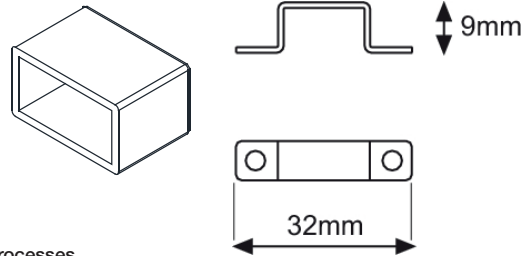

Accessories

- Clips (included)
- End Cap (PE LD) included - to use with silicon glue