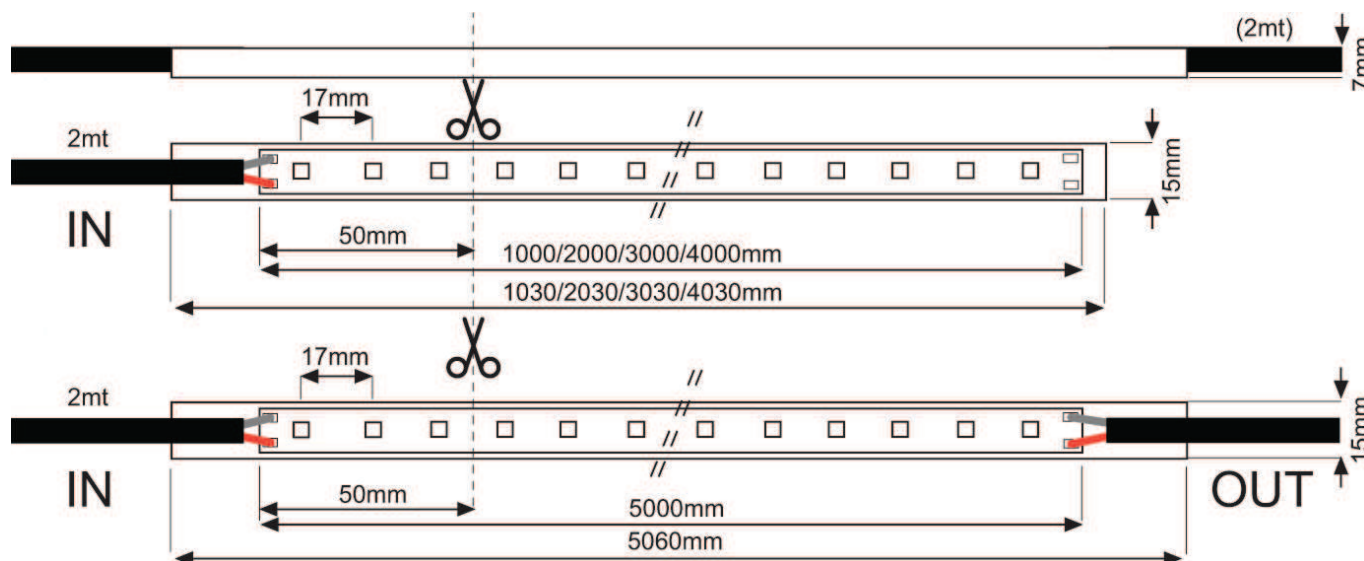

RIGA Monochrome Version

Technical Features

- Led Strip sheathed in white profile and encapsulated in a polyurethane resin
- Fully waterproof IP68 and can be used both indoor and outdoor
- Good weather resistance and excellent UV light stability
- Dimmable
- Possibility to cut to length
- Transparent & Opal version**

Benefits

- Fully waterproof IP68 and can be used both indoor and outdoor.
- Available in warm white(3000/3500°K), cool white(6000/7000°K),neutral white(4000-5000°K) blue and different lengths: 1,2,3,4 and 5mt.
- Easy installation with IP68 cable connectors(not included**)
- Extremely flexible
- Can be cut to length every 5cm

Technical Data

Product	Color	Number of LEDs	Voltage [V DC]	Power [W]	Radiance Angle[°]	Color Temp [K] Clear Version	Lum. Flux [lm]
MRIG09_00060RE	pure white	60/MT	12	4,5/MT	120	6700 +/-500	400
MRIG09_0006NRE	neutral white	60/MT	12	4,5/MT	120	4800 +/-500	400
MRIG09_0006WRE	warm white	60/MT	12	4,5/MT	120	3400 +/- 250	400
MRIG09_00061RE	blue	60/MT	12	4,5/MT	120	/	/

- Cable included 1x200cm - HORN8-F type - 2x1MM²
- 5MT version: Cable included 2x200cm(IN and OUT) - HORN8-F type - 2x1MM²
- 5MT - Absolute Maximum Rating : 2A (Forward Current)

Drawings

si consiglia la conservazione delle seguenti istruzioni - we suggest you to keep this copy for your files