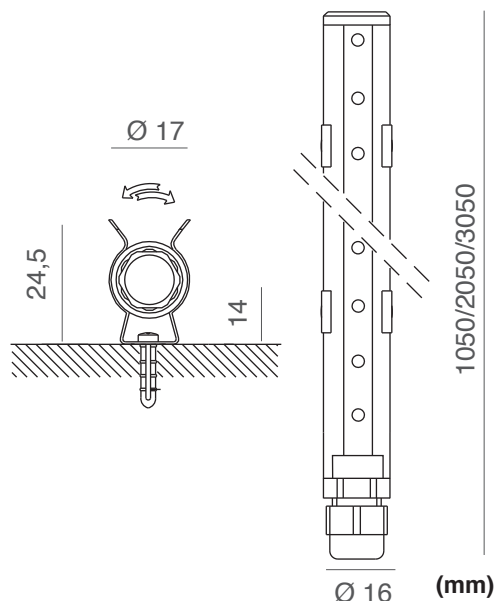

		12V	4,5W/m					
--	--	-----	--------	--	--	--	--	--

Per connessioni in linea continua max. 5 m
For continuous line connection max. 5 m.

Staffe di fissaggio in PC (include):
PC Fixing bracket (included):