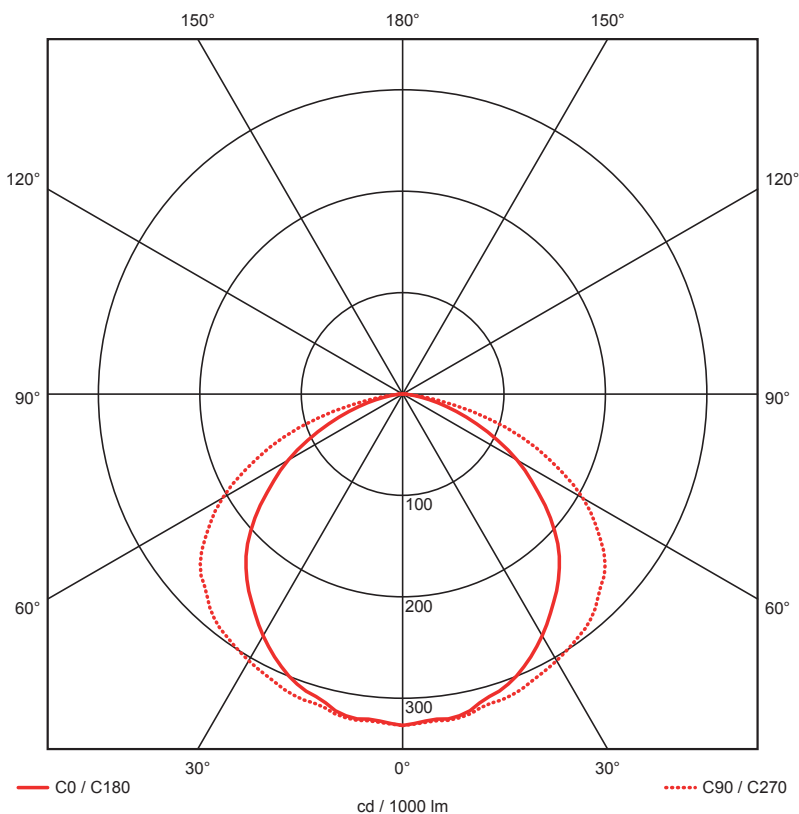

si consiglia la conservazione delle seguenti istruzioni - we suggest you to keep this copy for your files

BBOK0960006WPC

download 

tabella di riepilogo prodotti/ product overview table

codice/ code	colore/ colour	tipo/ type	potenza/ power	caratteristiche/ specifications	fascio ottico/ optic beam	ottica/ optic	tipo di LED/ LED type	materiale/ material	fissaggio/ fixation	IP/ IP
BBOK09600060PC	cool white	esterni/ outdoor	4,5W	L= 105cm	110°	orientabile/ adjustable	nastro LED media emissione/ LED strip medium emission	polycarbonato/ polycarbonate	con staffe/ with brackets	65
BBOK09120060PC	cool white	esterni/ outdoor	9W	L= 205cm	110°	orientabile/ adjustable	nastro LED media emissione/ LED strip medium emission	polycarbonato/ polycarbonate	con staffe/ with brackets	65
BBOK09180060PC	cool white	esterni/ outdoor	13,5W	L= 305cm	110°	orientabile/ adjustable	nastro LED media emissione/ LED strip medium emission	polycarbonato/ polycarbonate	con staffe/ with brackets	65
BBOK0960006WPC	warm white	esterni/ outdoor	4,5W	L= 105cm	110°	orientabile/ adjustable	nastro LED media emissione/ LED strip medium emission	polycarbonato/ polycarbonate	con staffe/ with brackets	65
BBOK0912006WPC	warm white	esterni/ outdoor	9W	L= 205cm	110°	orientabile/ adjustable	nastro LED media emissione/ LED strip medium emission	polycarbonato/ polycarbonate	con staffe/ with brackets	65
BBOK0918006WPC	warm white	esterni/ outdoor	13,5W	L= 305cm	110°	orientabile/ adjustable	nastro LED media emissione/ LED strip medium emission	polycarbonato/ polycarbonate	con staffe/ with brackets	65
BBOK0960006NPC	neutral white	esterni/ outdoor	4,5W	L= 105cm	110°	orientabile/ adjustable	nastro LED media emissione/ LED strip medium emission	polycarbonato/ polycarbonate	con staffe/ with brackets	65
BBOK0912006NPC	neutral white	esterni/ outdoor	9W	L= 205cm	110°	orientabile/ adjustable	nastro LED media emissione/ LED strip medium emission	polycarbonato/ polycarbonate	con staffe/ with brackets	65
BBOK0918006NPC	neutral white	esterni/ outdoor	13,5W	L= 305cm	110°	orientabile/ adjustable	nastro LED media emissione/ LED strip medium emission	polycarbonato/ polycarbonate	con staffe/ with brackets	65
BBOK09600061PC	blu/ blue	esterni/ outdoor	4,5W	L= 105cm	110°	orientabile/ adjustable	nastro LED media emissione/ LED strip medium emission	polycarbonato/ polycarbonate	con staffe/ with brackets	65
BBOK09120061PC	blu/ blue	esterni/ outdoor	9W	L= 205cm	110°	orientabile/ adjustable	nastro LED media emissione/ LED strip medium emission	polycarbonato/ polycarbonate	con staffe/ with brackets	65
BBOK09180061PC	blu/ blue	esterni/ outdoor	13,5W	L= 305cm	110°	orientabile/ adjustable	nastro LED media emissione/ LED strip medium emission	polycarbonato/ polycarbonate	con staffe/ with brackets	65
BBOK09600062PC	verde/ green	esterni/ outdoor	4,5W	L= 105cm	110°	orientabile/ adjustable	nastro LED media emissione/ LED strip medium emission	polycarbonato/ polycarbonate	con staffe/ with brackets	65
BBOK09120062PC	verde/ green	esterni/ outdoor	9W	L= 205cm	110°	orientabile/ adjustable	nastro LED media emissione/ LED strip medium emission	polycarbonato/ polycarbonate	con staffe/ with brackets	65
BBOK09180062PC	verde/ green	esterni/ outdoor	13,5W	L= 305cm	110°	orientabile/ adjustable	nastro LED media emissione/ LED strip medium emission	polycarbonato/ polycarbonate	con staffe/ with brackets	65
BBOK09600064PC	rosso/ red	esterni/ outdoor	4,5W	L= 105cm	110°	orientabile/ adjustable	nastro LED media emissione/ LED strip medium emission	polycarbonato/ polycarbonate	con staffe/ with brackets	65
BBOK09120064PC	rosso/ red	esterni/ outdoor	9W	L= 205cm	110°	orientabile/ adjustable	nastro LED media emissione/ LED strip medium emission	polycarbonato/ polycarbonate	con staffe/ with brackets	65
BBOK09180064PC	rosso/ red	esterni/ outdoor	13,5W	L= 305cm	110°	orientabile/ adjustable	nastro LED media emissione/ LED strip medium emission	polycarbonato/ polycarbonate	con staffe/ with brackets	65