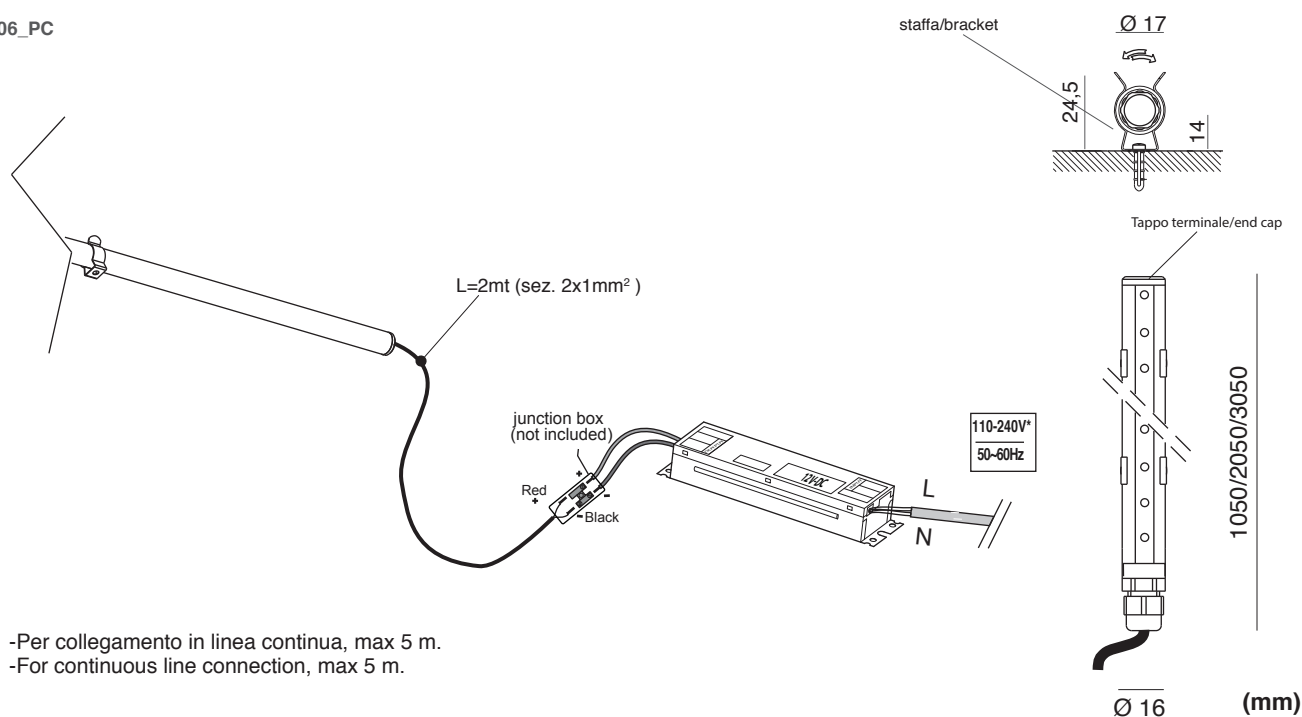

BBOK09_006_PC

-Per collegamento in linea continua, max 5 m.
-For continuous line connection, max 5 m.