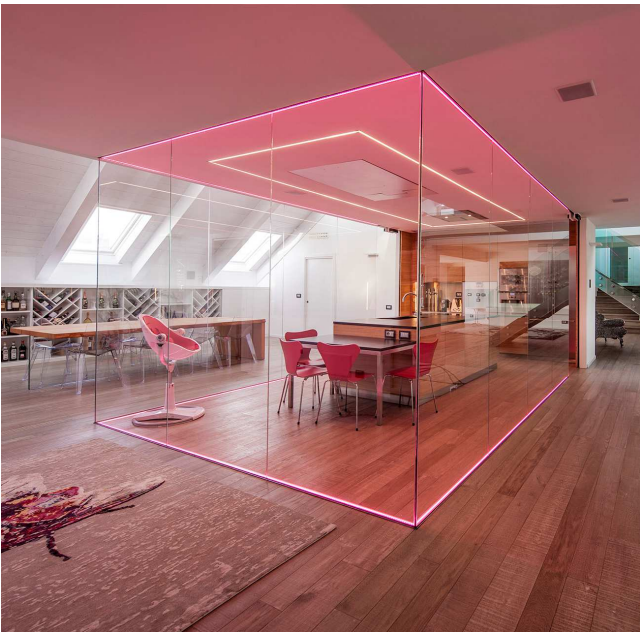

## “The Number 6”. Building of the year

The redevelopment project of Palazzo Valperga Galleani made by Gruppo Building is the winner of Building of the Year, an international award given by ArchDaily, for Refurbishment category . Ilti Luce has provided a part of solutions for indoor lighting and was unique Richi Ferrero partner for Vertical and Baroque Garden lighting.