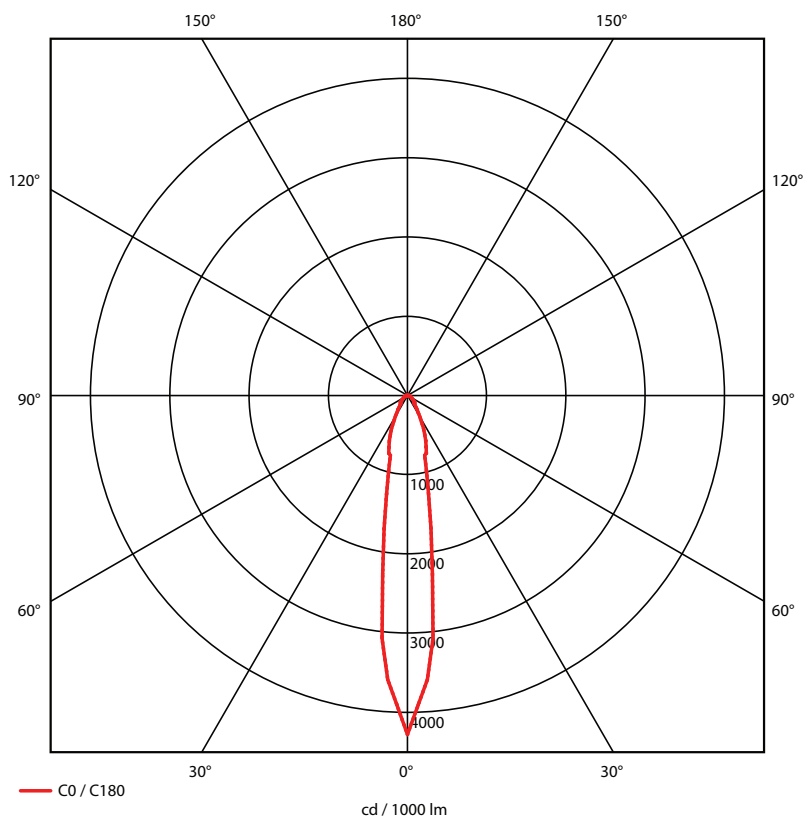

si consiglia la conservazione delle seguenti istruzioni - we suggest you to keep this copy for your files

MPIXQD04417W__

tabella di riepilogo prodotti/ product overview table

| codice/ code | colore/ colour | tipo/ type | potenza/ power | tipo di LED/ LED type | faso ottico/ optic beam | ottica/ optic | | materiale/ material | finitura/ finishing | fisaggio/ fixation | montaggio/ mounting | IP/ IP |
|-----------------|-------------------|--------------------|-------------------|----------------------------------|----------------------------|----------------------------|--|------------------------|------------------------|----------------------------|-------------------------|-----------|
| MPIXQD04417WBO | warm white | interni/ indoor | 7W | alta emissione/ high emission | medium beam | orientabile/ adjustable | | alluminio/ aluminum | bianco/ white | con viti/ with screws | ad incasso/ recessed | 40 |
| MPIXQD04417NBO | neutral white | interni/ indoor | 7W | alta emissione/ high emission | medium beam | orientabile/ adjustable | | alluminio/ aluminum | bianco/ white | con viti/ with screws | ad incasso/ recessed | 40 |
| MPIXQD04417WNE | warm white | interni/ indoor | 7W | alta emissione/ high emission | medium beam | orientabile/ adjustable | | alluminio/ aluminum | nero/ black | con viti/ with screws | ad incasso/ recessed | 40 |
| MPIXQD04417NNW | neutral white | interni/ indoor | 7W | alta emissione/ high emission | medium beam | orientabile/ adjustable | | alluminio/ aluminum | nero/ black | con molle/ with springs | ad incasso/ recessed | 40 |
| MPIXQD04417WGM | warm white | interni/ indoor | 7W | alta emissione/ high emission | medium beam | orientabile/ adjustable | | alluminio/ aluminum | grigio/ grey | con molle/ with springs | ad incasso/ recessed | 40 |
| MPIXQD04417NGM | neutral white | interni/ indoor | 7W | alta emissione/ high emission | medium beam | orientabile/ adjustable | | alluminio/ aluminum | grigio/ grey | con molle/ with springs | ad incasso/ recessed | 40 |
| MPIXQD04717WBO | warm white | interni/ indoor | 7W | alta emissione/ high emission | wide beam | orientabile/ adjustable | | alluminio/ aluminum | bianco/ white | con molle/ with springs | ad incasso/ recessed | 40 |
| MPIXQD04717NBO | neutral white | interni/ indoor | 7W | alta emissione/ high emission | wide beam | orientabile/ adjustable | | alluminio/ aluminum | bianco/ white | con molle/ with springs | ad incasso/ recessed | 40 |
| MPIXQD04717WNE | warm white | interni/ indoor | 7W | alta emissione/ high emission | wide beam | orientabile/ adjustable | | alluminio/ aluminum | nero/ black | con molle/ with springs | ad incasso/ recessed | 40 |
| MPIXQD04717NNE | neutral white | interni/ indoor | 7W | alta emissione/ high emission | wide beam | orientabile/ adjustable | | alluminio/ aluminum | nero/ black | con molle/ with springs | ad incasso/ recessed | 40 |
| MPIXQD04717WGM | warm white | interni/ indoor | 7W | alta emissione/ high emission | wide beam | orientabile/ adjustable | | alluminio/ aluminum | grigio/ grey | con molle/ with springs | ad incasso/ recessed | 40 |
| MPIXQD04717NGM | neutral white | interni/ indoor | 7W | alta emissione/ high emission | wide beam | orientabile/ adjustable | | alluminio/ aluminum | grigio/ grey | con molle/ with springs | ad incasso/ recessed | 40 |