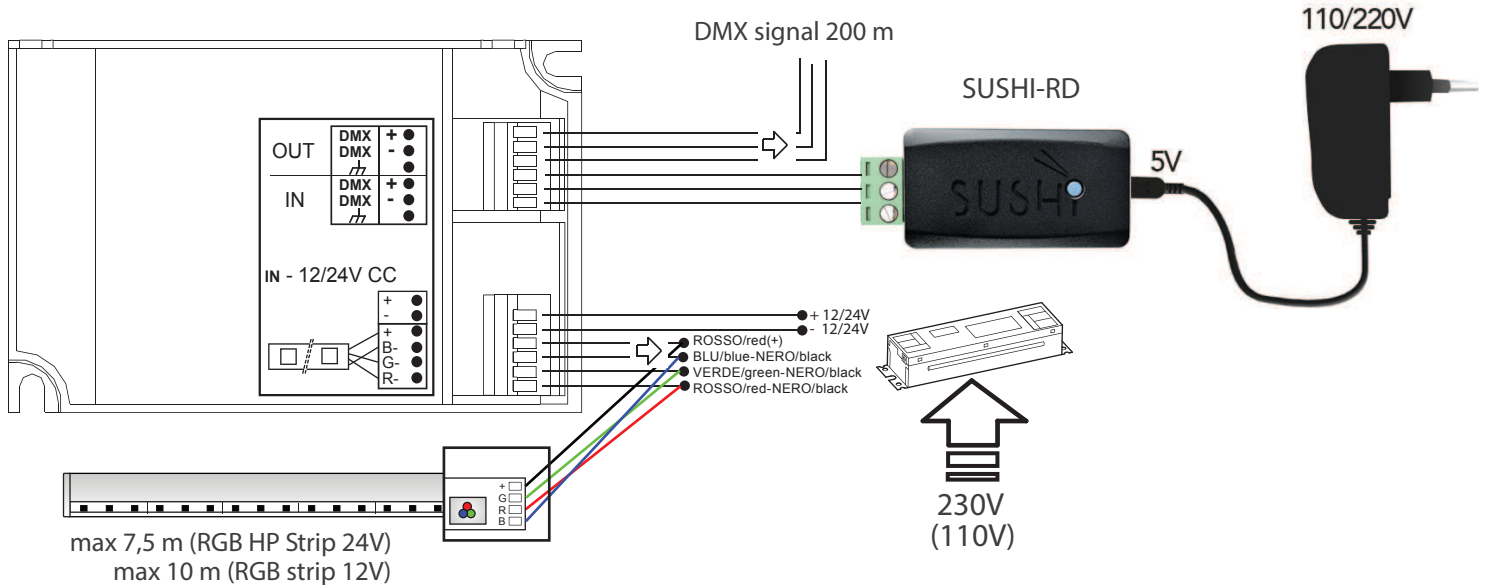

NOTE:

*expandable to 512

General Information	Caractéristiques Générales	Allgemeine Informationen	Informazioni generali	
Protection class IEC	Classe électrique	Schutzklasse	Classe di isolamento	III
IP code	IP	Schutzart	Grado IP	IP 20
European Community mark	Marquage CE	CE-Zeichen	Marchio comunità europea	CE
Weight (kg)	Poids (kg)	Gewicht (kg)	Peso (Kg)	0,165 kg
Electrical	Caractéristiques Electriques	Elektrische Kenndaten	Corrente	
Input voltage	Tension d' alimentation	Netzspannung	Tensione di alimentazione	5 V
Application conditions	Conditions d'application	Einsatzbedingungen	Condizioni applicazione	
Ambient temperature range	Température ambiante	Umgebungstemperatur	Temperatura ambiente	max. + 35 °C