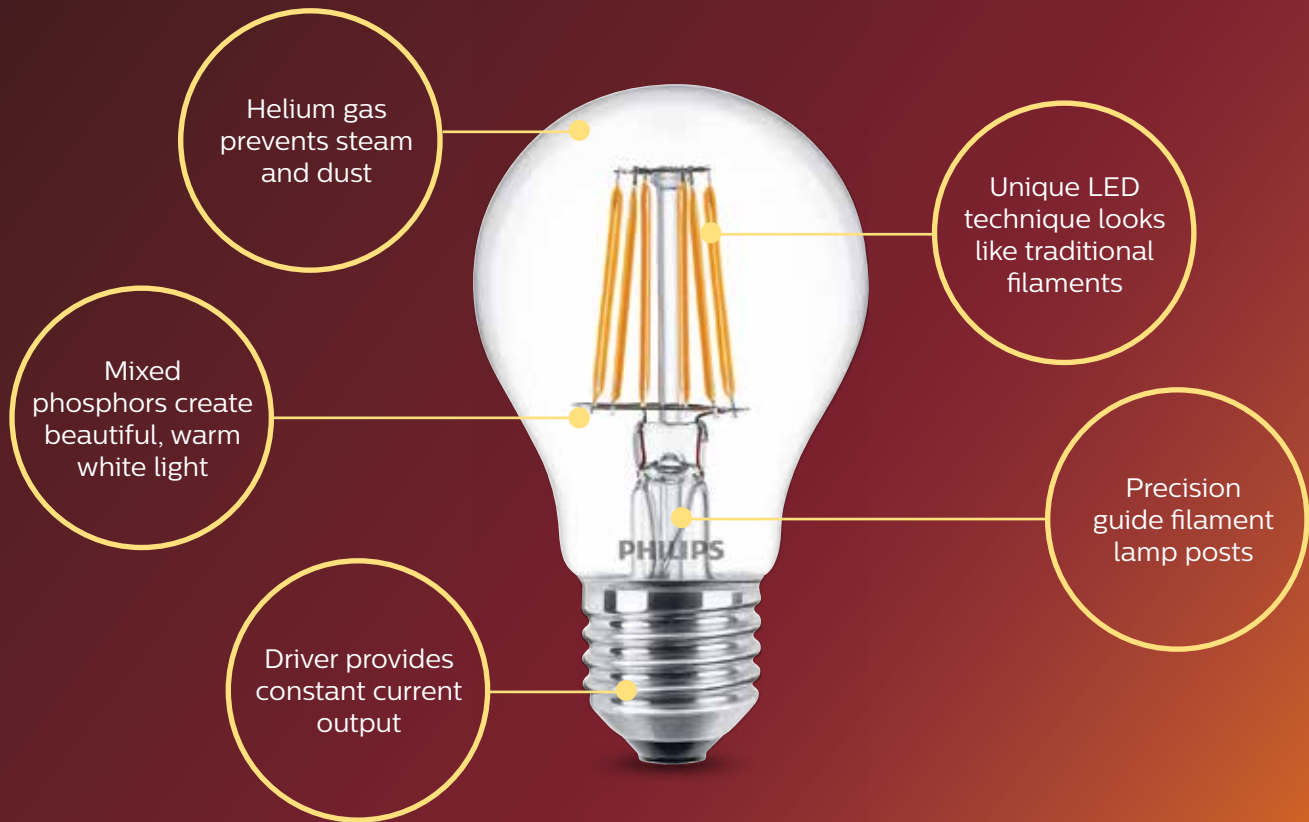

LED filament technology