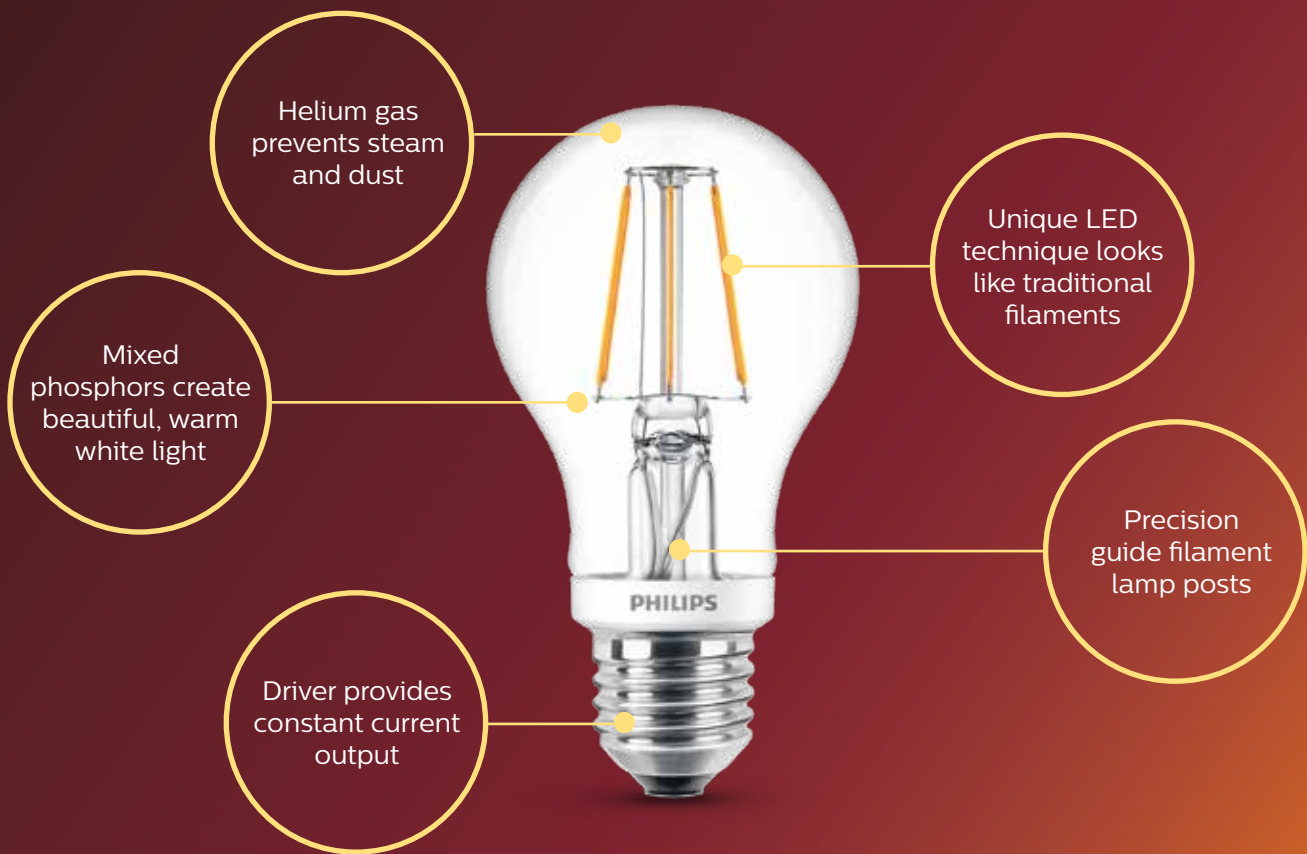

LED filament technology