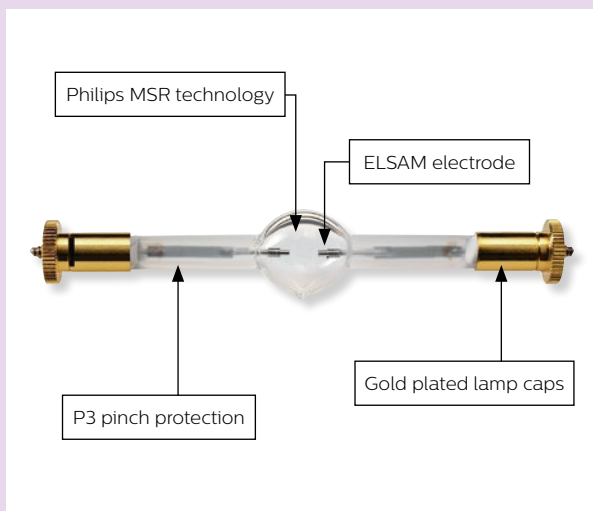

Philips P3 pinch protection (with special chromium coating) means that lamps...

- Are more stable over their lifetime, offering consistent performance under various ambient temperatures
- Can be used in compact fixtures
- Can be stored for a longer time in different environments

Golden coated caps (double-ended types) or pins (FastFit types) ensure the lamps...

- Provide better connection with the lamp holder, with no arcing or short circuits
- Offer better protection against higher temperatures and humidities
- Can be stored for a longer time in different environments

ELSAM electrode with special coil means the lamps...

- Provide easy ignition
- Exhibit less tungsten evaporation (and hence reduced electrode consumption), which results in more stable lumen maintenance and less color shift over the lamp's lifetime
- Have better protected walls due to less tungsten deposition

Philips MSR technology

- White color impression
- High color rendering