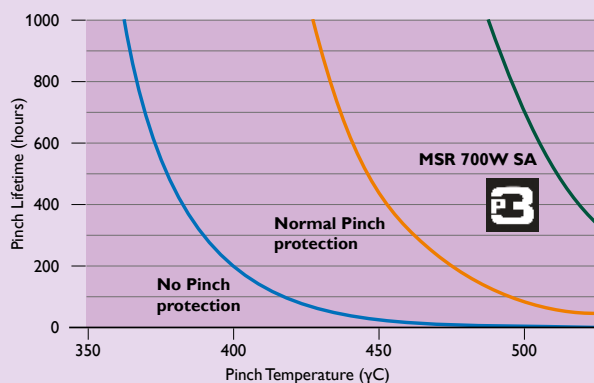

For long-term reliability, choose Gold

Each of the three technologies at the heart of Philips' MSR Gold™ lamps brings benefits in its own right. That's what makes this innovative combination so powerful.

P3 Pinch protection ensures longer lifetime, more design freedom and fewer early failures.