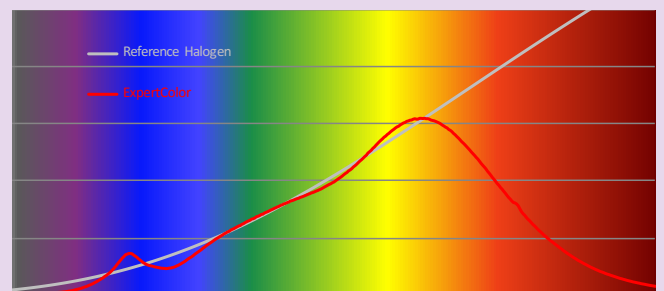

ExpertColor replicates halogen light color. ExpertColor offers **93.9%** close to halogen light color, standard LED offers around 60%.