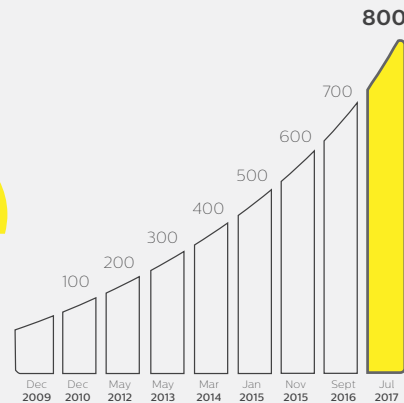

Philips Lighting's EnabLED Licensing Program for LED luminaries and Retrofit Bulbs

800
licensees
and increasing

July 2017

Worldwide number of licensees

165 EnabLED members
worldwide
are using the logo in their communications