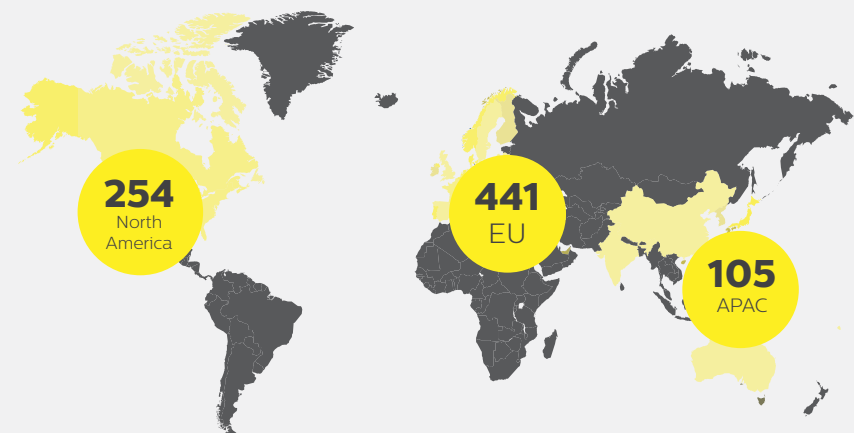

Philips Lighting's EnabLED Licensing Program for LED luminaries and Retrofit Bulbs

800
licensees
and increasing

July 2017

Worldwide number of licensees

165 EnabLED members
worldwide
are using the logo in their communications

Breakdown of application areas our licensees operate in*

*Licensees may be active in more than one application area.

Consumer,
Industry,
Office

Retail,
In store

Entertainment,
Theatrical,
Architectural

Street
Lighting,
Outdoor