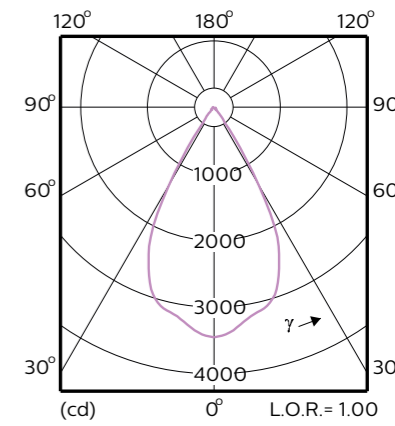

# Photometric details

## TrueFashion Compact ST711T

**Wide beam**

This diagram applies for the following:  
 Luminaire:  
 L105 1xLED20S/830

**Wide beam**

This diagram applies for:  
 Luminaire:  
 L105 1xLED27S/830

**Very wide beam**