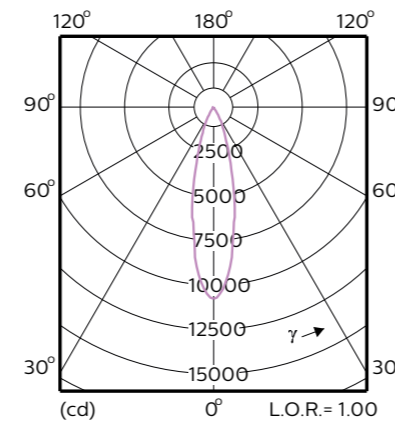

## TrueFashion Compact ST710T

**Narrow beam**

This diagram applies for the following:  
 Luminaire:  
 L105 1xLED20S/830

**Narrow beam**

This diagram applies for:  
 Luminaire:  
 L105 1xLED27S/830

**Medium beam**