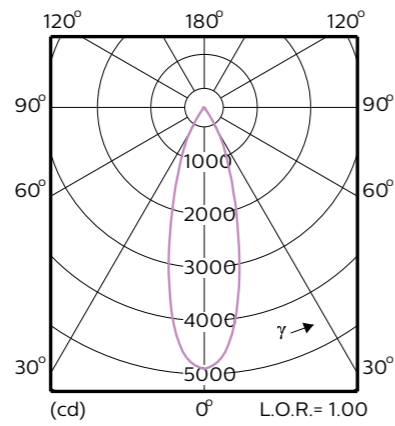

Wide beam

This diagram applies for:
Luminaire: 1xLED17S/PW9 WB