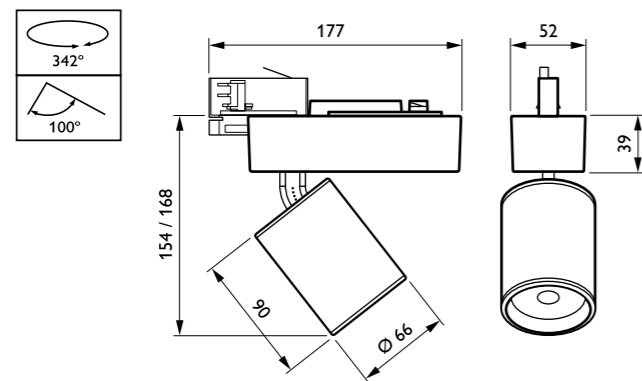

Dimensional drawings

TrueFashion Mini (ST700T)