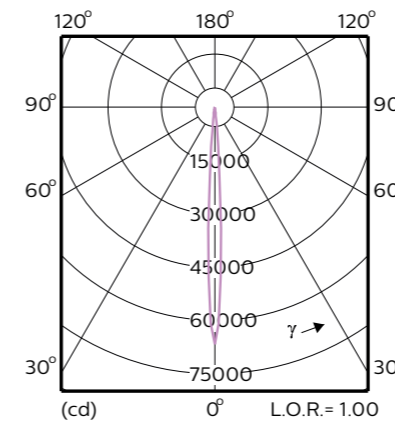

ST720T/ST721T Highlight/EasyAim

Extra narrow beam

This diagram applies for:
Luminaire: 1xLED-XNB/PW9