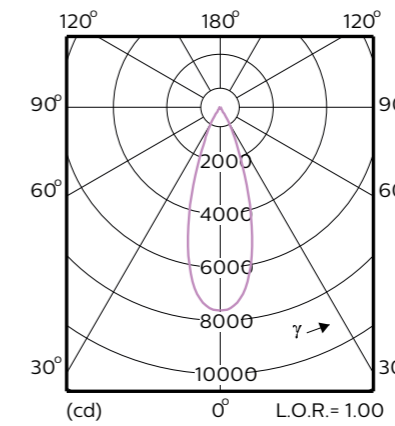

Wide beam

This diagram applies for:
Luminaire:
L105 1xLED27S/830