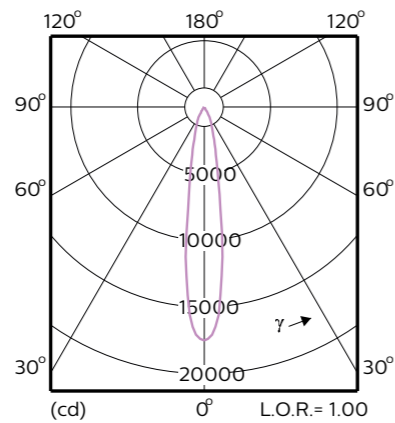

Narrow beam

This diagram applies for:
Luminaire:
L105 1xLED27S/830