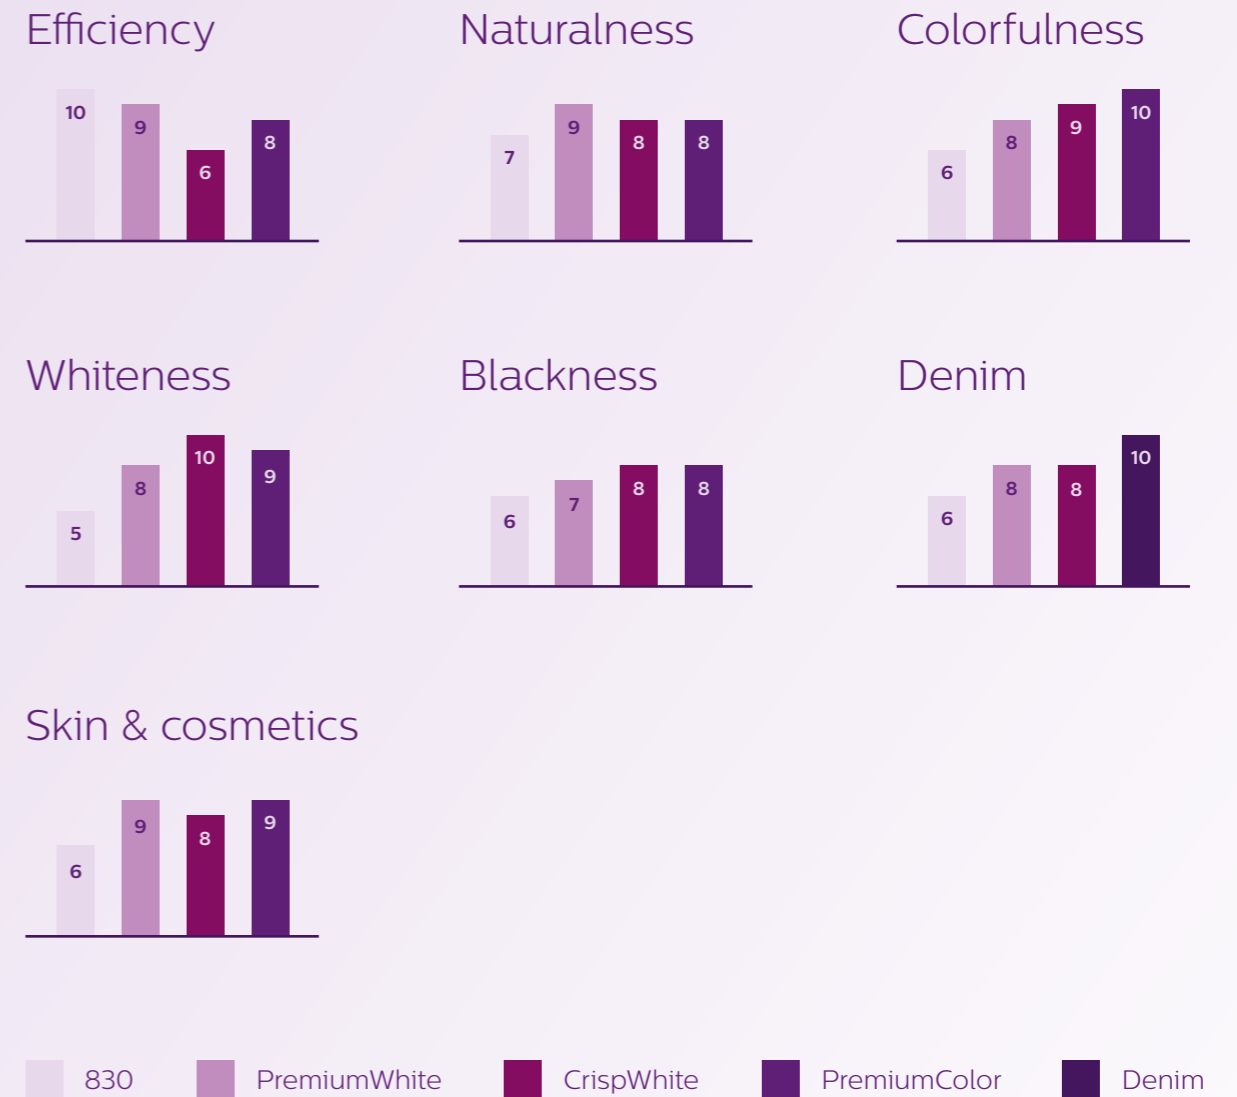

(6 degrees and high MBI 64kcd)

# Beautiful colors, perfect whites, rich blacks

Each LED flavor has been specifically developed with the purpose to enhance the appearance of your items. With LED flavors, you can make sure your items stand out and look attractive to your shoppers.

## LED flavors

What they offer\*

\*Measured on a scale of 1 to 10, 10 representing highest quality in a particular area