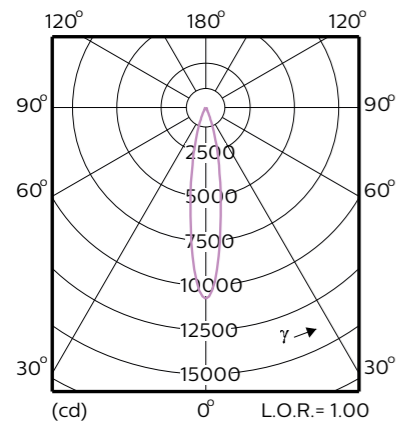

Photometric details

TrueFashion Mini ST700T

Narrow beam

This diagram applies for:
Luminaire: 1xLED17S/PW9 NB