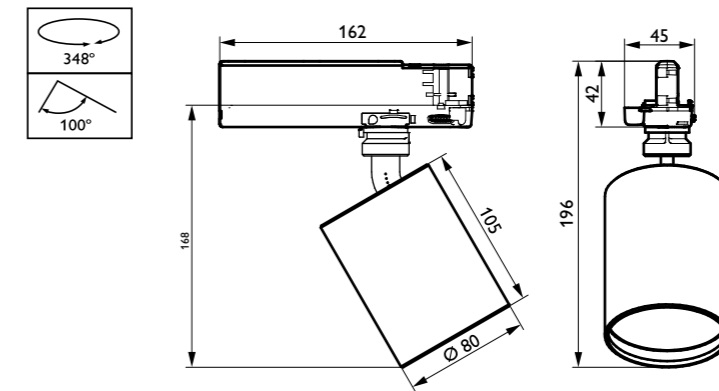

Compact size with driver in Track (ST712T)