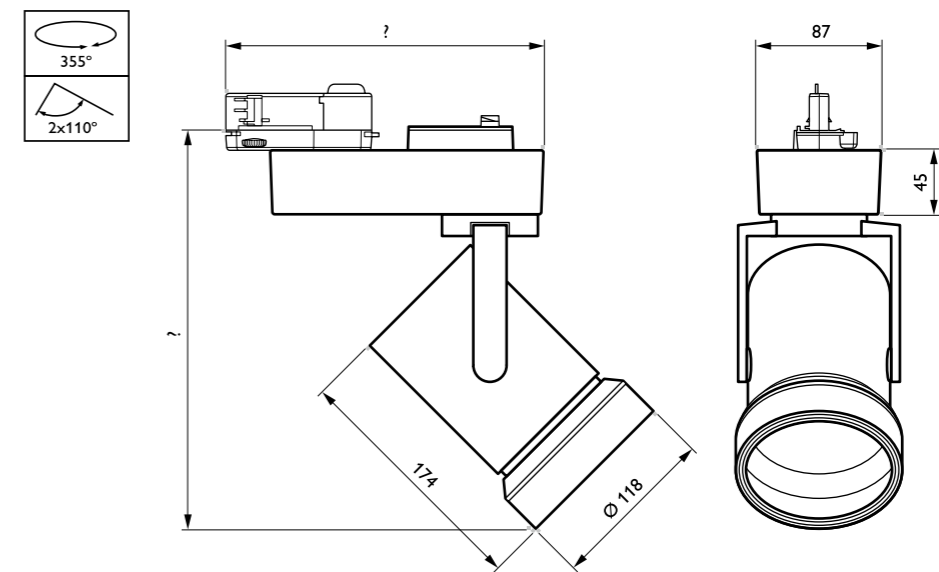

TrueFashion Highlight (ST721T/ST720T)