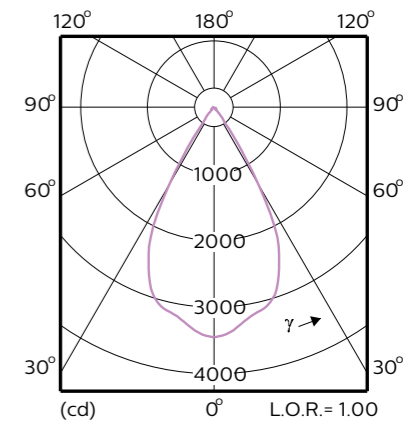

Photometric details

TrueFashion Mini ST700T

Narrow beam

This diagram applies for:
 Luminaire: 1xLED17S/PW9 NB

Wide beam

This diagram applies for:
 Luminaire: 1xLED17S/PW9 WB

TrueFashion Compact ST711T

Wide beam

This diagram applies for the following:
 Luminaire:
 L105 1xLED20S/830

Wide beam

This diagram applies for:
 Luminaire:
 L105 1xLED27S/830

Very wide beam

This diagram applies for:
 Luminaire:
 L105 1xLED27S/830