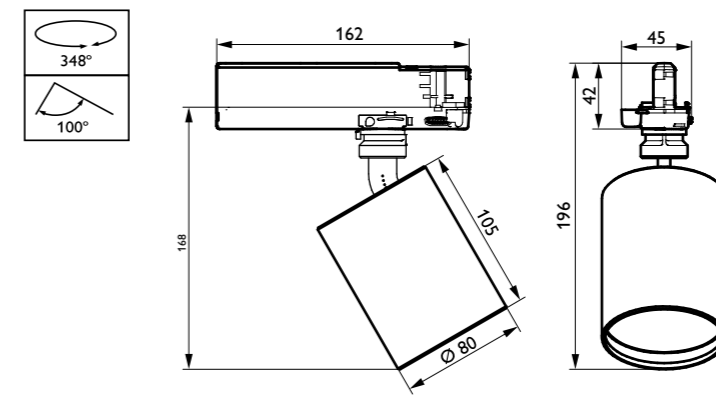

ST720T/ST721T Highlight/EasyAim

Extra narrow beam

This diagram applies for:
 Luminaire: 1xLED-XNB/PW9

Dimensional drawings

TrueFashion Mini (ST700T)

Compact size with driver in Track (ST712T)

TrueFashion Compact (ST710T)