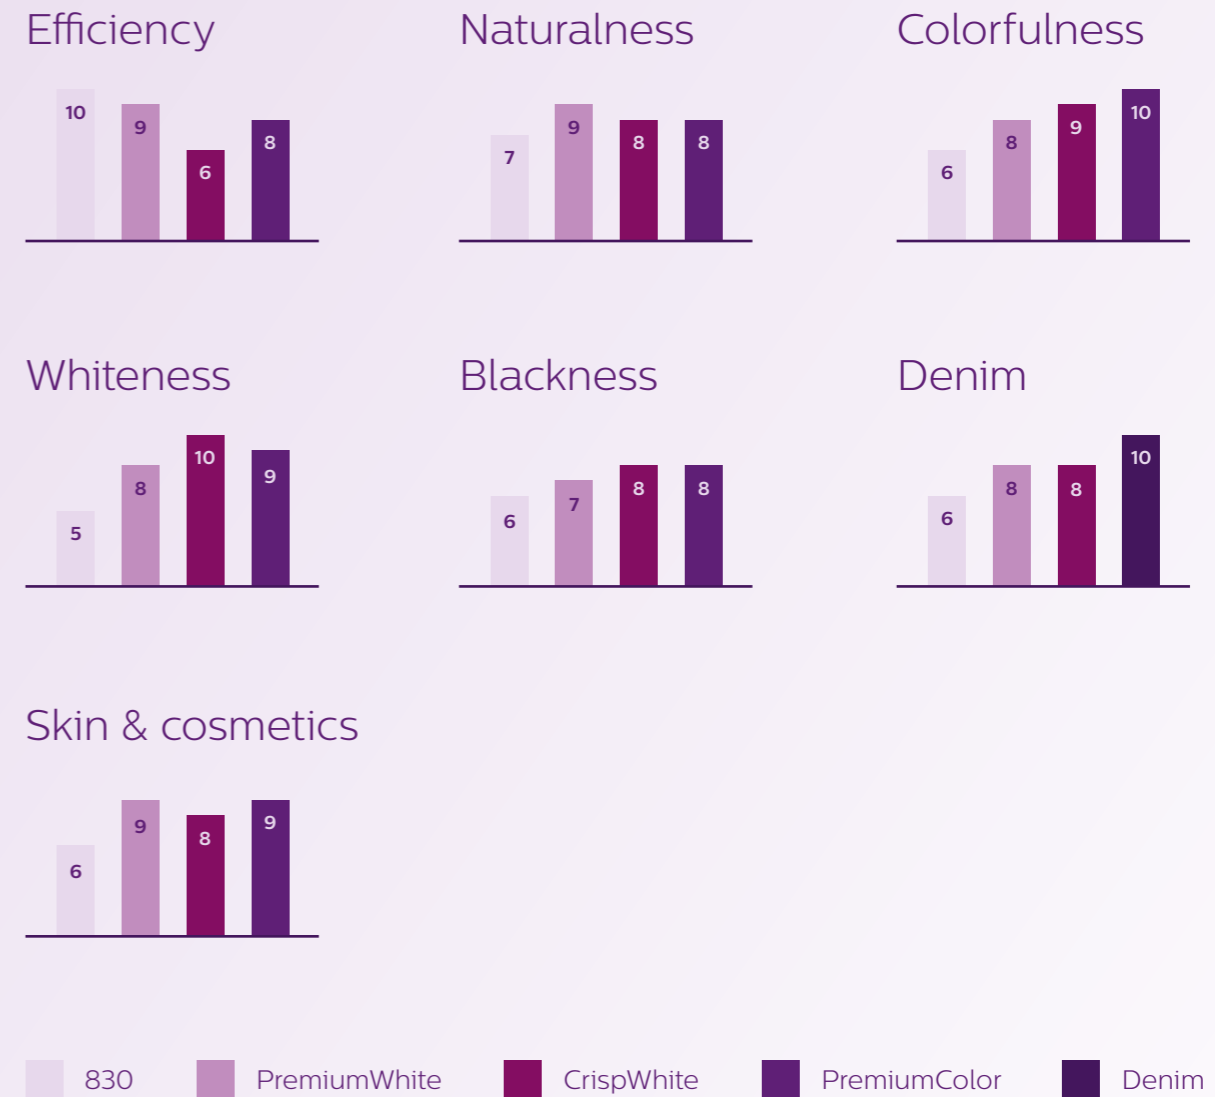

LED flavors

What they offer*

830 PremiumWhite CrispWhite PremiumColor Denim

*Measured on a scale of 1 to 10, 10 representing highest quality in a particular area