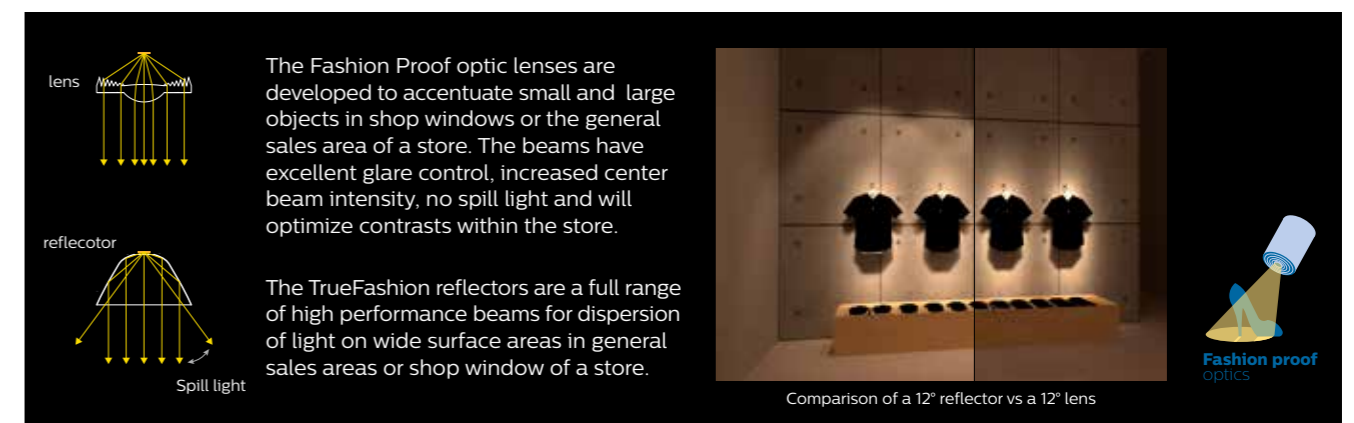

Attract, engage and convert

Fashion is one of the most exciting retail applications in store design. But it can also be one of the most demanding. Shoppers expect special store experiences that reflect a brand's unique personality, which is why every detail counts.

Lighting plays a leading role in showcasing fashion in its true colors and enhancing the textures of everything from leather to silk. It sets the scene with ambiances that put people in the mood to shop. And it can increase the impact of a store in other ways too.

Lighting can attract shoppers with dynamic window displays that entice people inside the store. It can engage them by highlighting must-see items as it guides them effortlessly around the store. Then convert them into customers who are delighted with their purchases at the end of their visit. So with the right lighting, you can increase sales at the flick of a switch.

The Fashion proof optic lenses are used to optimize the contrasts within the store and create a theatrical experience. The TrueFashion beams are ideal to illumination the collection and increase the attraction value with optimized contrast.