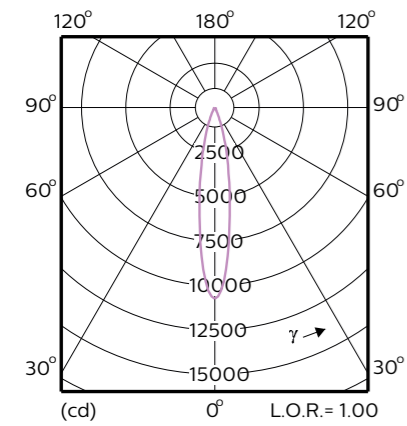

Photometric details

TrueFashion Mini ST700T

Narrow beam

This diagram applies for:
Luminaire: 1xLED17S/PW9 NB