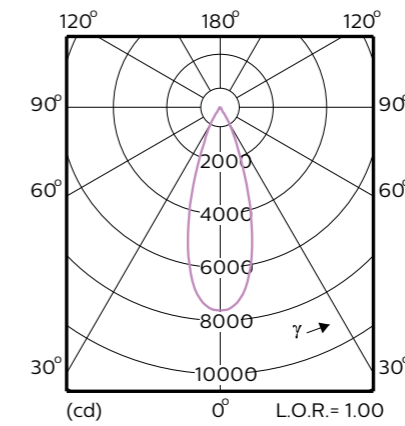

Wide beam

This diagram applies for:
Luminaire:
L105 1xLED27S/830