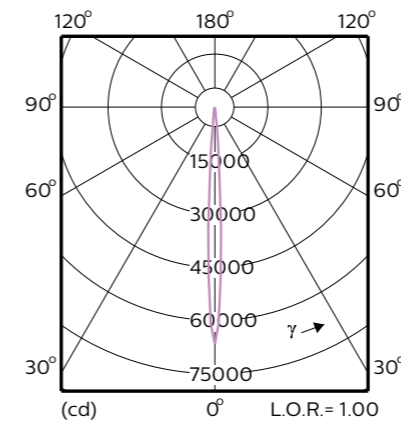

ST720T/ST721T Highlight/EasyAim

Extra narrow beam

This diagram applies for:
Luminaire: 1xLED-XNB/PW9