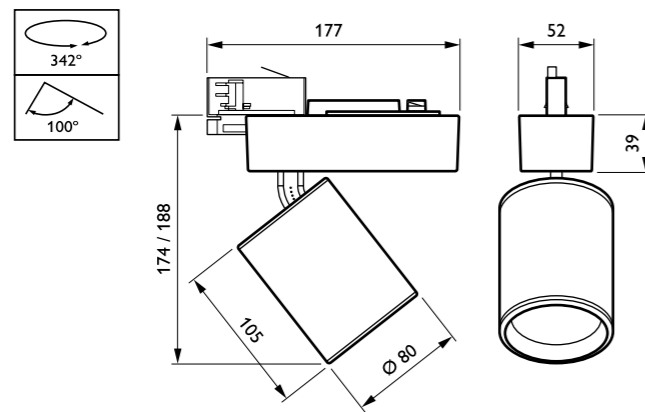

ST720T/ST721T Highlight/EasyAim

Extra narrow beam

This diagram applies for:
 Luminaire: 1xLED-XNB/PW9

Dimensional drawings

TrueFashion Mini (ST700T)

Compact size with driver in Track (ST712T)

TrueFashion Compact (ST710T)