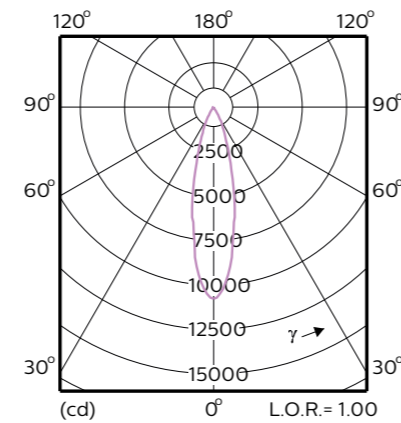

Medium beam

This diagram applies for:
Luminaire:
L105 1xLED27S/830