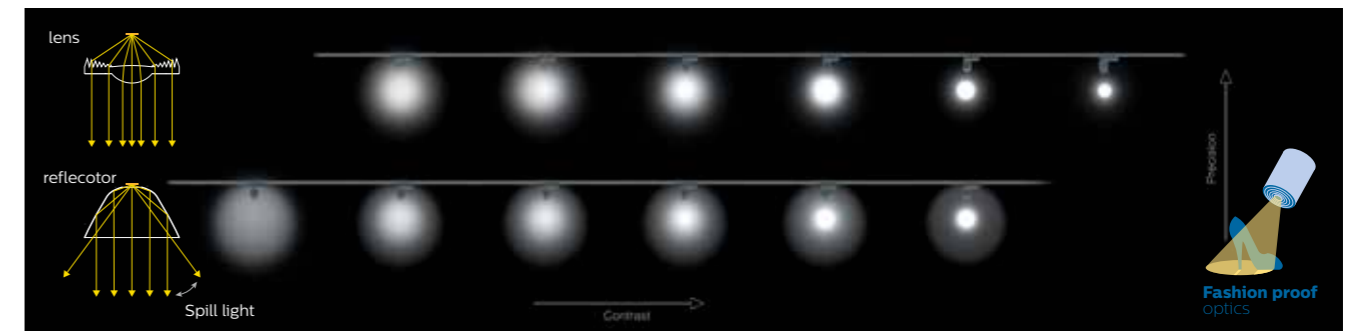

Ready to be rolled out globally

- TrueFashion is prepared for fast global certification and roll out.

Fashion proof
 optics

Philips Fashion Proof optic lenses **Optimize contrasts**

TrueFashion is a dedicated spot family answering to the specific needs of Fashion retailers. These miniaturized spots with clean and fine detailing offer contemporary design and blend seamlessly into the store interior. It provides the best quality of light by using lenses for optimizing contrast and reflectors for creating a very complete range of beam angles.