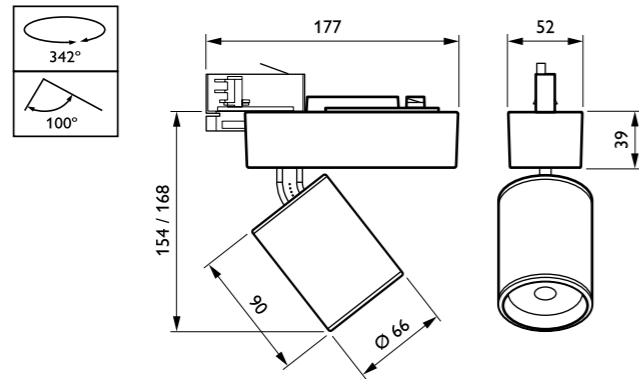

ST720T/ST721T Highlight/EasyAim

Extra narrow beam

This diagram applies for:
 Luminaire: 1xLED-XNB/PW9

Dimensional drawings

TrueFashion Mini (ST700T)

Compact size with driver in Track (ST712T)

TrueFashion Compact (ST710T)