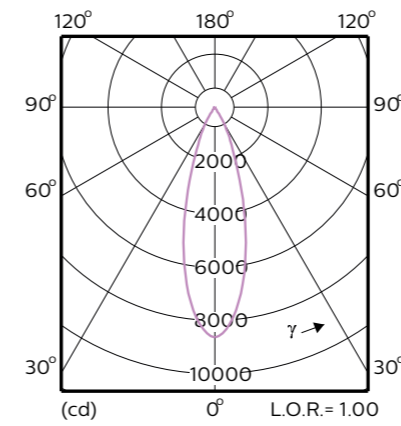

Photometric details

TrueFashion Mini ST700T

Narrow beam

This diagram applies for:
 Luminaire: 1xLED17S/PW9 NB

Wide beam

This diagram applies for:
 Luminaire: 1xLED17S/PW9 WB

TrueFashion Compact ST711T

Wide beam