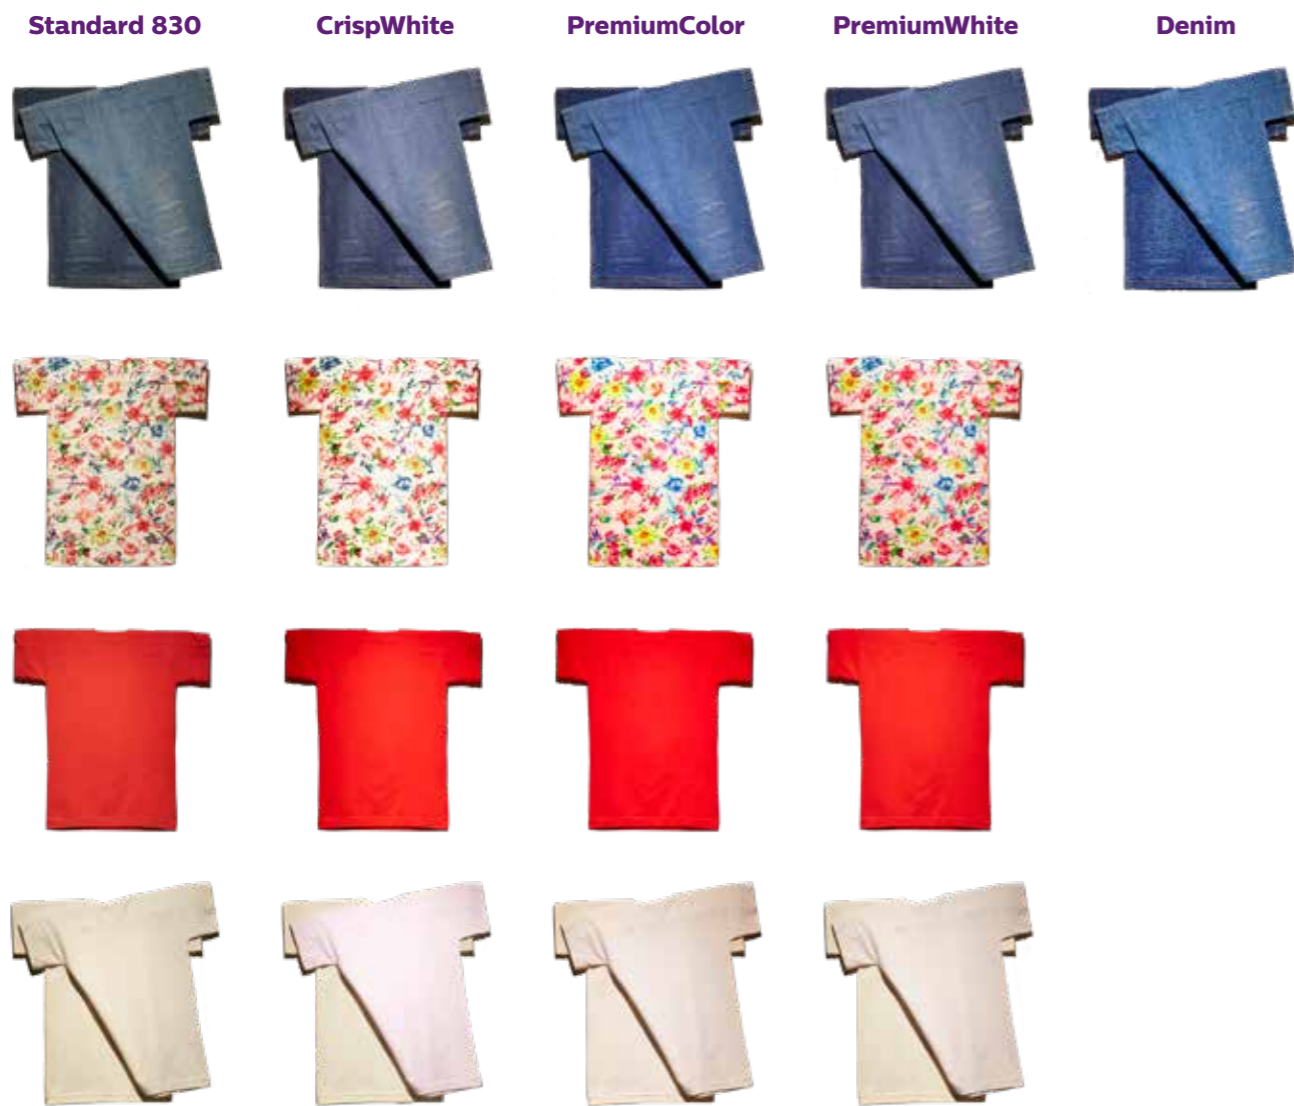

Beautiful colors, perfect whites, rich blacks

Each LED flavor has been specifically developed with the purpose to enhance the appearance of your items. With LED flavors, you can make sure your items stand out and look attractive to your shoppers.

Maximize energy efficiency

Highlight differences between white tones

Heighten the contrast between colors and whites

Combine white rendering with energy efficiency

Enhance denim colors and washings