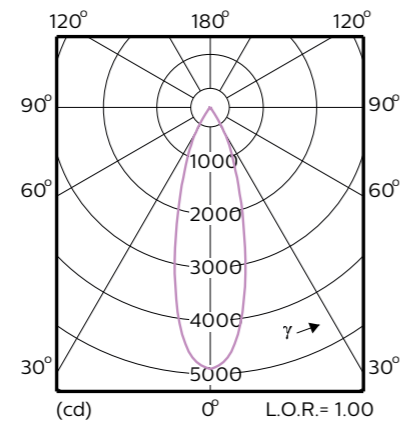

Photometric details

TrueFashion Mini ST700T

Narrow beam

This diagram applies for:
 Luminaire: 1xLED17S/PW9 NB

Wide beam

This diagram applies for:
 Luminaire: 1xLED17S/PW9 WB

TrueFashion Compact ST711T

Wide beam