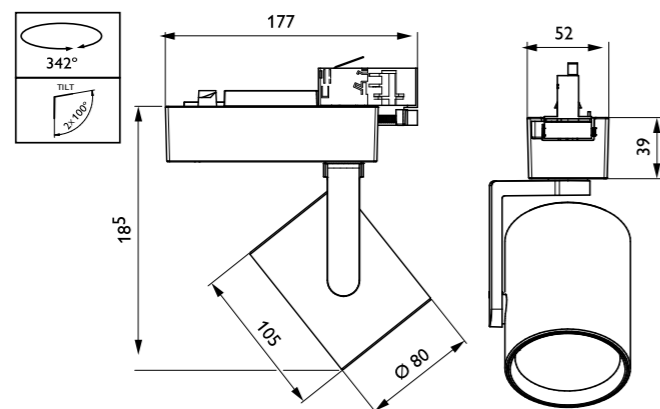

TrueFashion Compact L-Hinge (ST711T)