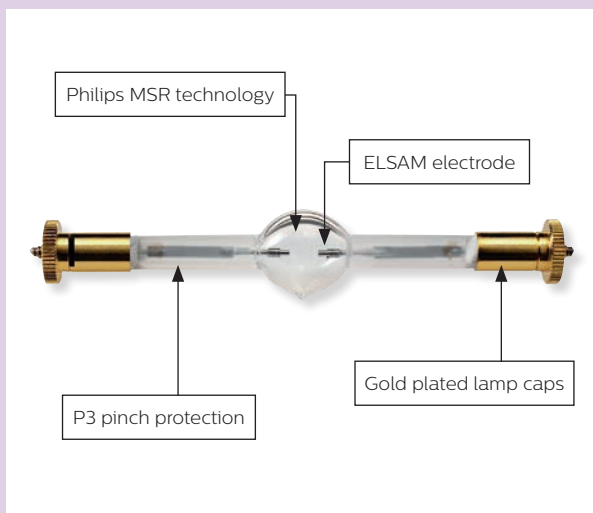

Philips P3 pinch protection (with special chromium coating) means that lamps...

- Are more stable over their lifetime, offering consistent performance under various ambient temperatures
- Can be used in compact fixtures
- Can be stored for a longer time in different environments

Golden coated caps (double-ended types) or pins (FastFit types) ensure the lamps...

- Provide better connection with the lamp holder, with no arcing or short circuits
- Offer better protection against higher temperatures and humidities
- Can be stored for a longer time in different environments

ELSAM electrode with special coil means the lamps...

- Provide easy ignition
- Exhibit less tungsten evaporation (and hence reduced electrode consumption), which results in more stable lumen maintenance and less color shift over the lamp's lifetime
- Have better protected walls due to less tungsten deposition

Philips MSR technology

- White color impression
- High color rendering