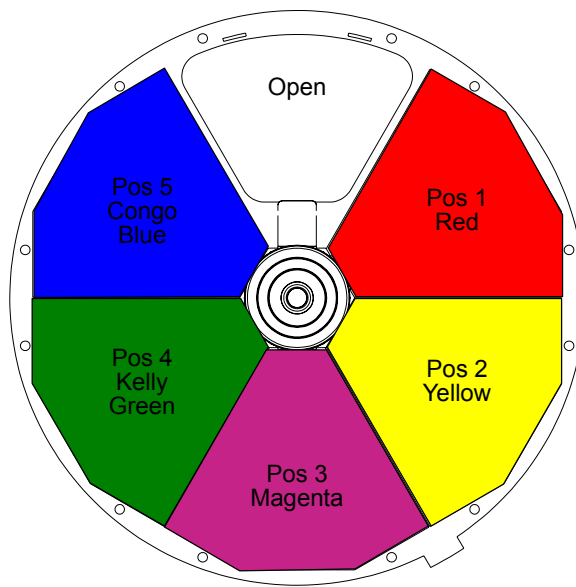

©2012 - 2013 Vari-Lite, a Philips group company. All Rights Reserved.

VL3015LT Spot Luminaire Color Control

The luminaire’s color system is composed of a color mixing mechanism and fixed color wheels. The following sections describe these components.

Color Mixing

The color mixing mechanism is made up of four graduated color disks: cyan, magenta, yellow (CMY) and CTO (color temperature orange). These disks provide full-spectrum color crossfades from pastel to saturated color.

Fixed Color Wheel 1

Fixed color wheel 1 offers timed changes, half and full frame positions, and various spin rates in either direction. The wheel contains seven positions, one being open. The following illustration (Figure 1-1) shows the standard positions and color configuration for fixed color wheel 1:

Note:
Color are simulated
and are for position
reference only.

Figure 1-1: Fixed Color Wheel 1 Standard Filters / Positions

Table 1-1: VL3015LT Spot Fixed Color Wheel 1 Standard Configuration Chart

Position	Color Filter	Part Number
1	Red	41.9686.0490
2	Yellow	41.9686.0491
3	Magenta	41.9686.0492
4	Kelly Green	41.9686.0493
5	Congo Blue	41.9686.0494