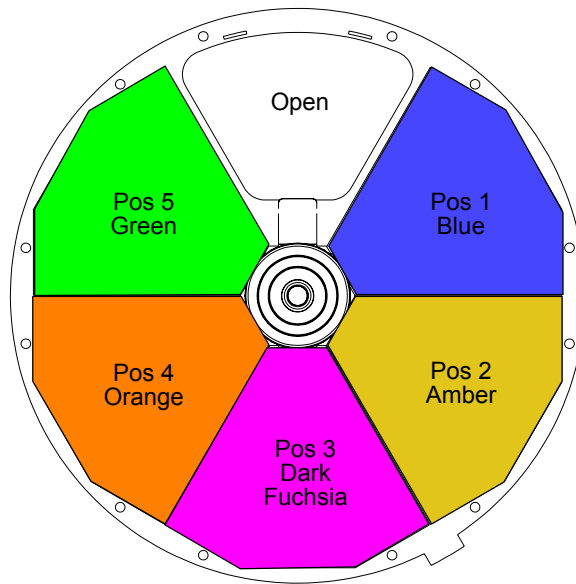

Fixed Color Wheel 1

Fixed color wheel 1 offers timed changes, half and full frame positions, and various spin rates in either direction. The wheel contains seven positions, one being open. The following illustration (Figure 1-1) shows the standard positions and color configuration for fixed color wheel 1:

Note:
Color are simulated
and are for position
reference only.

Figure 1-1: Fixed Color Wheel 1 Standard Filters / Positions

Table 1-1: VL3015LT Spot Fixed Color Wheel 1 Standard Configuration Chart

Position	Color Filter	Part Number
1	Red	41.9686.0490
2	Yellow	41.9686.0491
3	Magenta	41.9686.0492
4	Kelly Green	41.9686.0493
5	Congo Blue	41.9686.0494

Fixed Color Wheel 2

Fixed color wheel 2, like fixed color wheel 1, offers timed changes, half and full frame positions, and various spin rates in either direction. The wheel contains seven positions, one being open. The following illustration (Figure 1-2) shows the standard positions and color configuration for fixed color wheel 2:

Note:
Color are simulated
and are for position
reference only.

Figure 1-2: Fixed Color Wheel 2 Standard Filters / Positions

Table 1-2: VL3015LT Spot Fixed Color Wheel 2 Standard Configuration Chart

Position	Color Filter	Part Number
1	Blue	41.9686.0495
2	Amber	41.9686.0496
3	Dark Fuchsia	41.9686.0497
4	Orange	41.9686.0498
5	Green	41.9686.0499