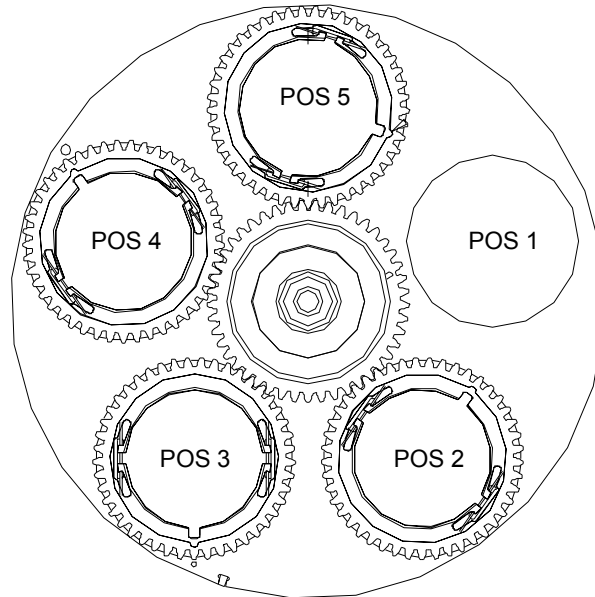

Note:
Color are simulated
and are for position
reference only.

Figure 1-2: Fixed Color Wheel 2 Standard Filters / Positions

Table 1-2: VL3015LT Spot Fixed Color Wheel 2 Standard Configuration Chart

Position	Color Filter	Part Number
1	Blue	41.9686.0495
2	Amber	41.9686.0496
3	Dark Fuchsia	41.9686.0497
4	Orange	41.9686.0498
5	Green	41.9686.0499

VL3015LT Spot Luminaire Gobo/Effects

Gobo Wheels 1, 2, and 3

These wheels have five positions, one being open. [Figure 1-3](#) illustrates the standard gobo configurations:

Figure 1-3: Gobo Wheels 1, 2 and 3 Positions

For each wheel and their associated standard gobo or gag, refer to:

- [“VL3015LT Spot Gobo Wheel 1 Standard Configuration Chart” on page 4.](#)
- [“VL3015LT Spot Gobo Wheel 2 Standard Configuration Chart” on page 4.](#)
- [“VL3015LT Spot Gobo Wheel 3 Standard Configuration Chart” on page 5.](#)