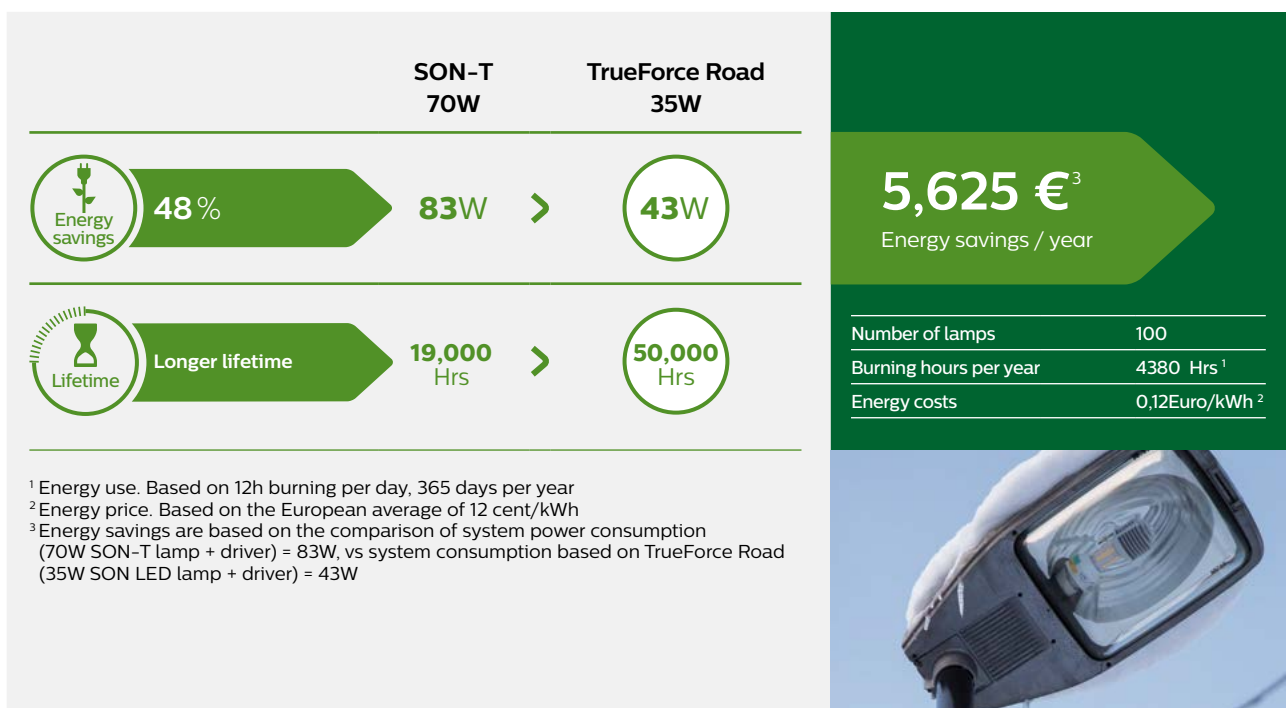

“ For a low cost, Philips Trueforce provides better light quality and a safer outdoor environment compared to a 70W high pressure sodium lamp. The installation of the LED TrueForce SON-T was easy to perform like any other regular lamp replacement.”

Nacka municipality in Sweden.

Calculate energy savings

Technical specifications

TrueForce LED Road

NON-DIMMABLE

EEL

DIMENSIONS

Product type	LED	Traditional	Cap/socket	Color temp	Lumen output	Life time	Voltage	Input Current	12NC	EOC
	W	W		K	lm	h	V	mA		(8718696)
TForce LED Road 60-35W E27 740	35	70	E27	4.000	6000	50.000	70-80	920	929001898502	81117700
TForce LED Road 55-35W E27 730	35	70	E27	3.000	5500	50.000	70-80	920	929001898402	8702400