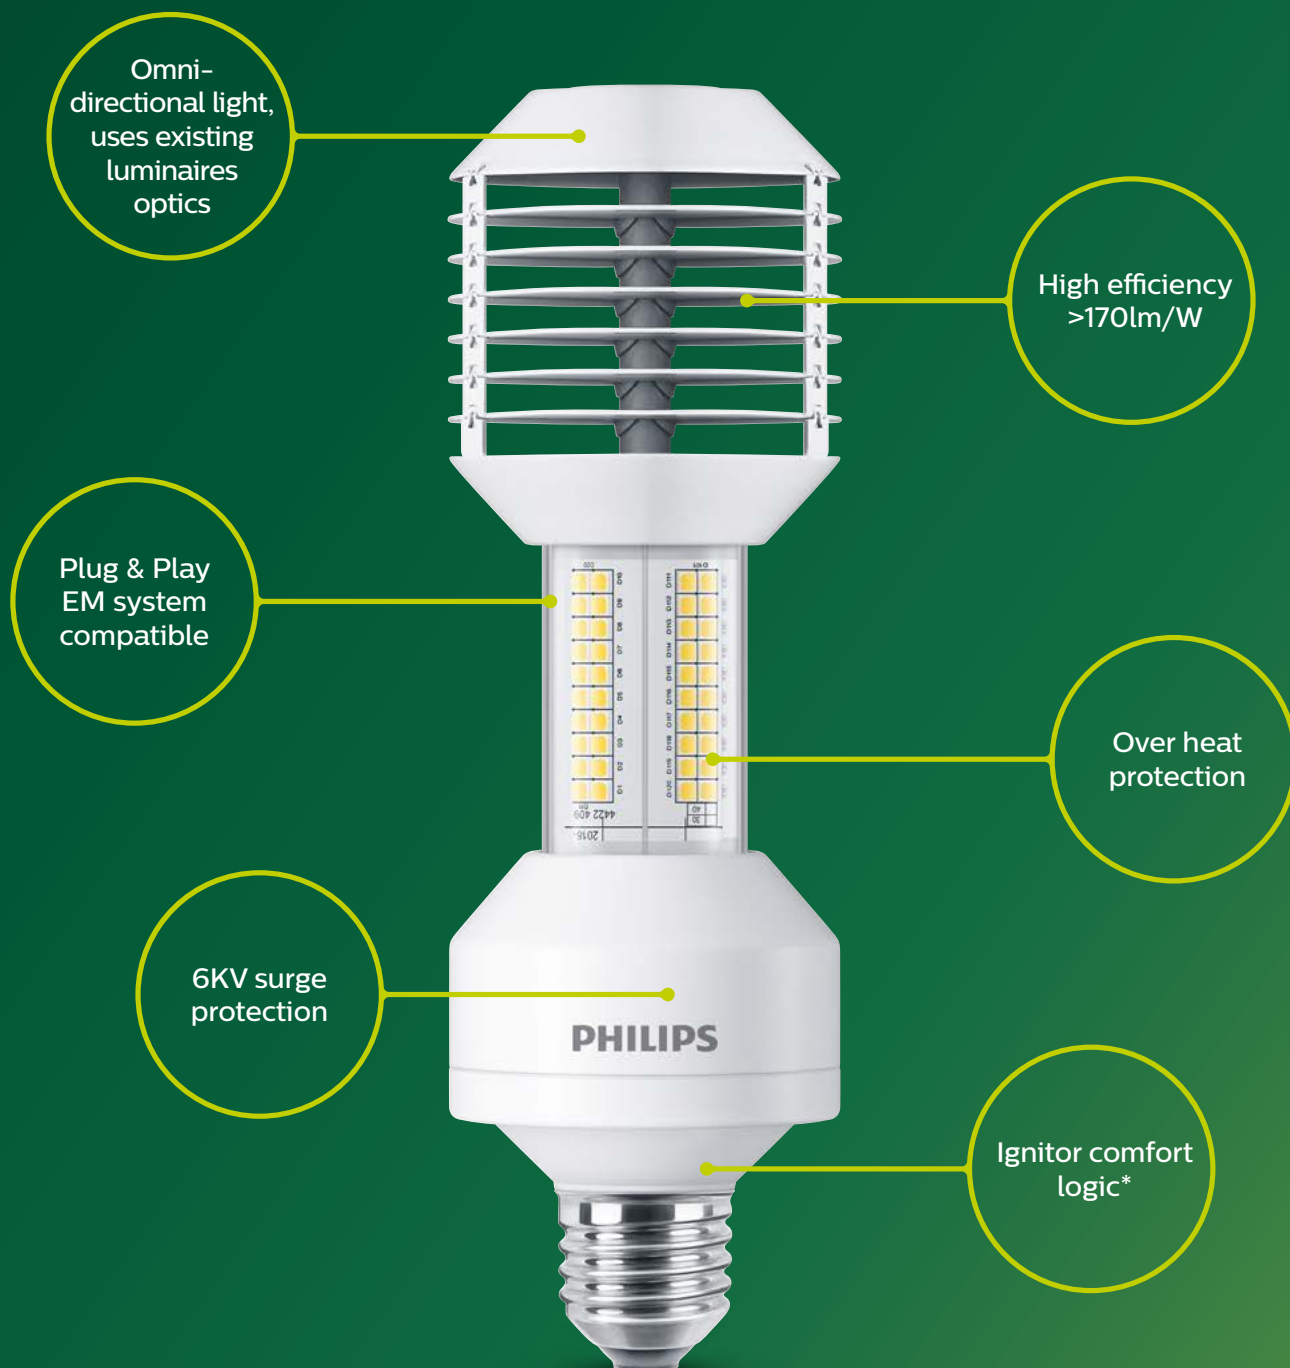

Design highlights

*The TrueForce LED does not need an ignitor to start functioning. However in a system where ignitor is already installed, when starting the LED lamp, the ignitor will function anyway. The "ignitor comfort logic" mimics conventional lamp operation and as a result ignitor stops working. This feature also allows that a system with a failed ignitor or without an ignitor can continue working.