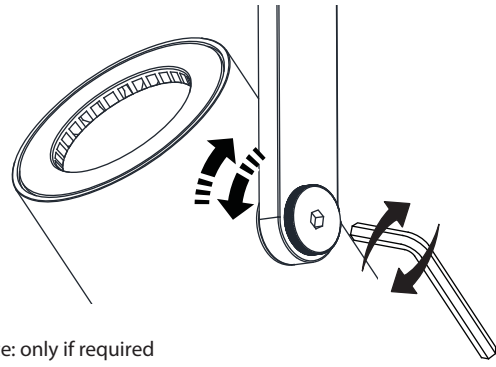

## PerfectBeam gen.2 Variable Spot

ST741T

220 V  
240 V

50Hz  
60Hz

LEDs

Ta  
35 °C

	P (W)	IP...	kg
ST512T	25	IP20	1.5

GLOBAL Trac Pro  
Wiring options:

90°

2 note: only if required

3

1d

SV-5  
L-0140

note: inscription at side of LED

4a

4b