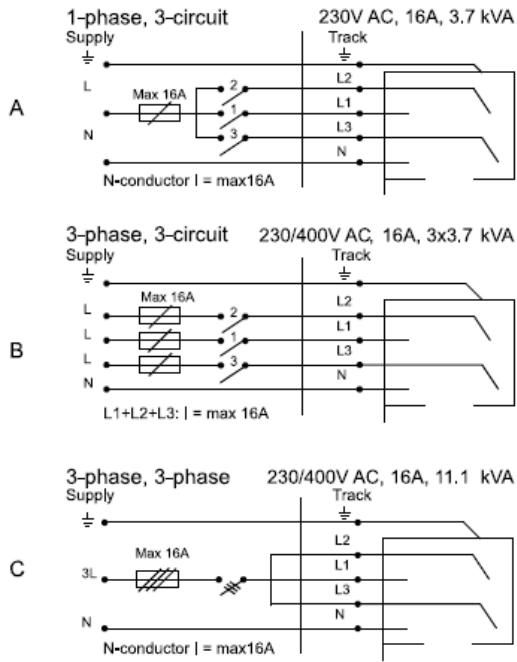

## PerfectBeam gen.2 Variable Spot

ST741T

220 V  
240 V

50Hz  
60Hz

LEDs

Ta  
35 °C

	P (W)	IP...	kg
ST512T	25	IP20	1.5

GLOBAL Trac Pro  
Wiring options:

90°

2 note: only if required

3

1d

SV-5  
L-0140

note: inscription at side of LED

4a

4b