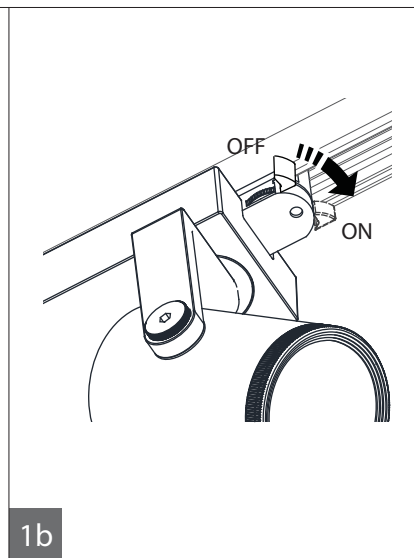

## PerfectBeam gen.2 Variable Spot

ST741T

220 V  
240 V

50Hz  
60Hz

LEDs

Ta  
35 °C

	P (W)	IP...	kg
ST512T	25	IP20	1.5

GLOBAL Trac Pro  
Wiring options:

90°

2 note: only if required

3

1d

SV-5  
L-0140

note: inscription at side of LED

4a

4b