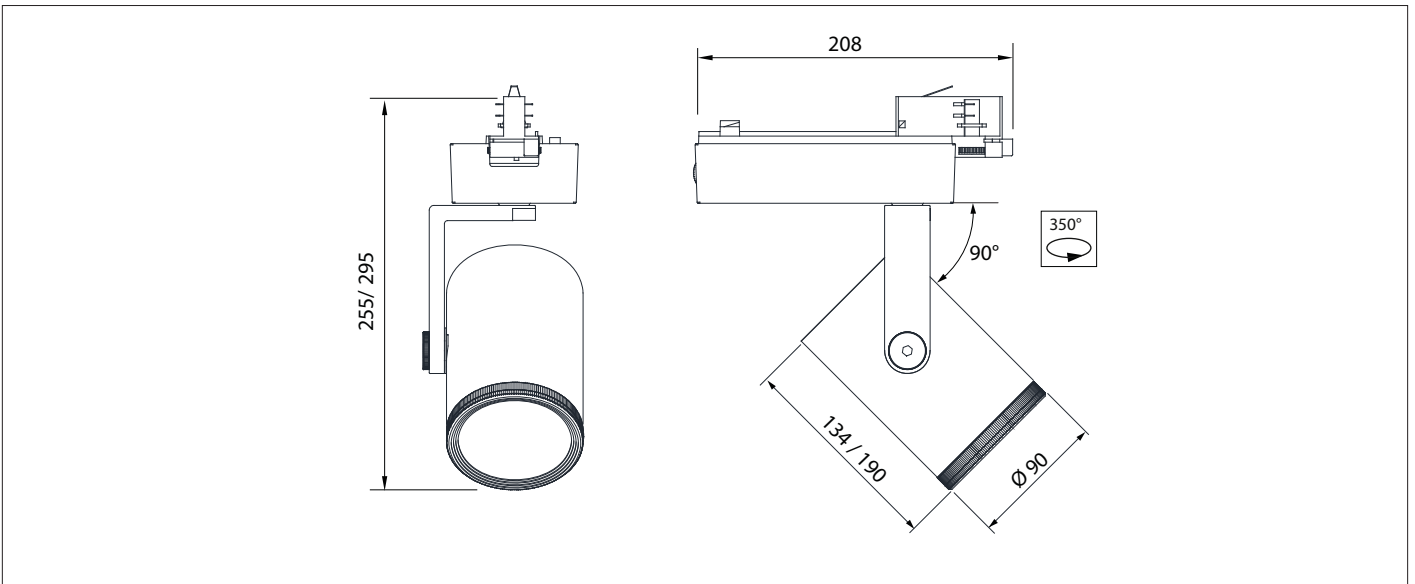

## PerfectBeam gen.2 Variable Spot

ST741T

220 V  
240 V

50Hz  
60Hz

LEDs

Ta  
35 °C

	P (W)	IP...	kg
ST512T	25	IP20	1.5

GLOBAL Trac Pro  
Wiring options:

90°

2 note: only if required

3

1d

SV-5  
L-0140

note: inscription at side of LED

4a

4b