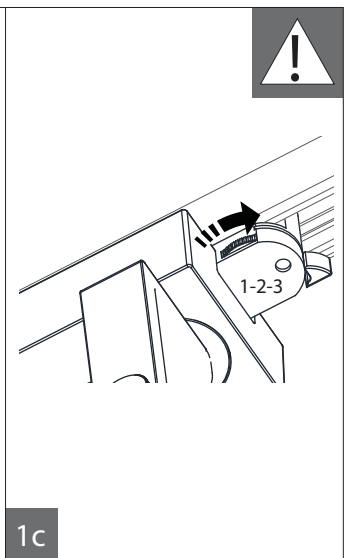

## PerfectBeam gen.2 Variable Spot

ST741T

220 V  
240 V

50Hz  
60Hz

LEDs

Ta  
35 °C

	P (W)	IP...	kg
ST512T	25	IP20	1.5

GLOBAL Trac Pro  
Wiring options:

90°

2 note: only if required

3

1d

SV-5  
L-0140

note: inscription at side of LED

4a

4b