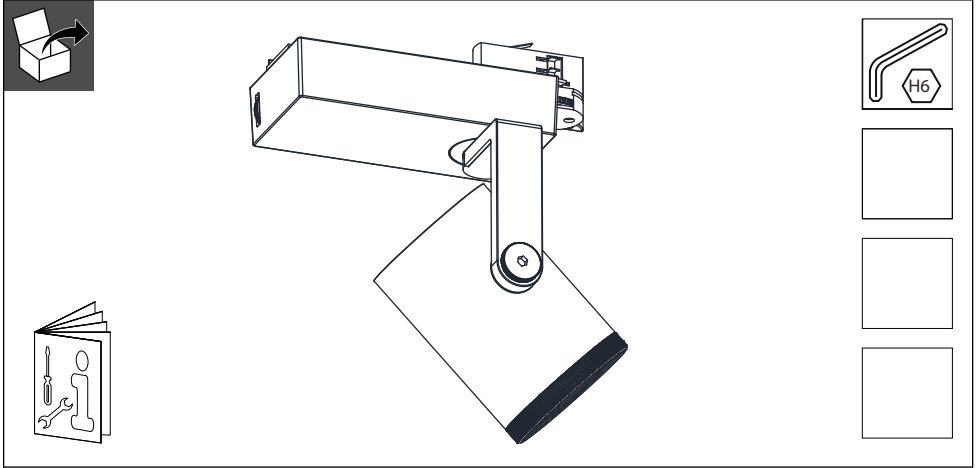

## PerfectBeam gen.2 Variable Spot

ST741T

220 V  
240 V

50Hz  
60Hz

LEDs

Ta  
35 °C

	P (W)	IP...	kg
ST512T	25	IP20	1.5

GLOBAL Trac Pro  
Wiring options:

90°

2 note: only if required

3

1d

SV-5  
L-0140

note: inscription at side of LED

4a

4b