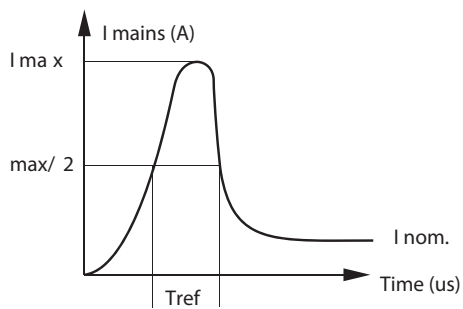

Inrush current

MCB	Downlights Max.
B-10 A	57
B-13 A	74
B-16 A	91
C-10 A	57
C-13 A	74
C-16 A	91