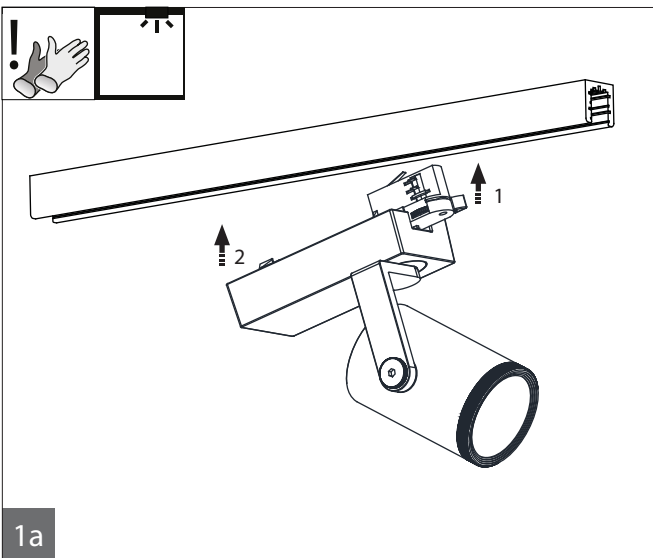

## PerfectBeam gen.2 Variable Spot

ST741T

220 V  
240 V

50Hz  
60Hz

LEDs

Ta  
35 °C

	P (W)	IP...	kg
ST512T	25	IP20	1.5

GLOBAL Trac Pro  
Wiring options:

90°

2 note: only if required

3

1d

SV-5  
L-0140

note: inscription at side of LED

4a

4b