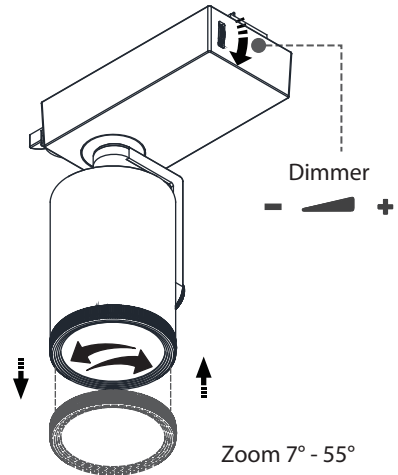

## PerfectBeam gen.2 Variable Spot

ST741T

220 V  
240 V

50Hz  
60Hz

LEDs

Ta  
35 °C

	P (W)	IP...	kg
ST512T	25	IP20	1.5

GLOBAL Trac Pro  
Wiring options:

90°

2 note: only if required

3

1d

SV-5  
L-0140

note: inscription at side of LED

4a

4b