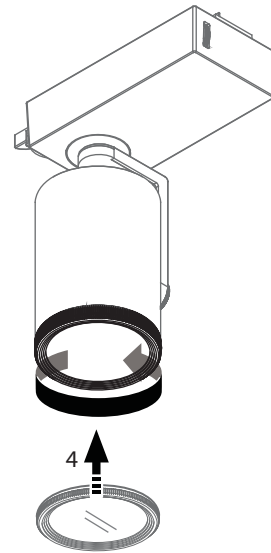

90°

2 note: only if required

3

1d

SV-5  
L-0140

note: inscription at side of LED

4a

4b