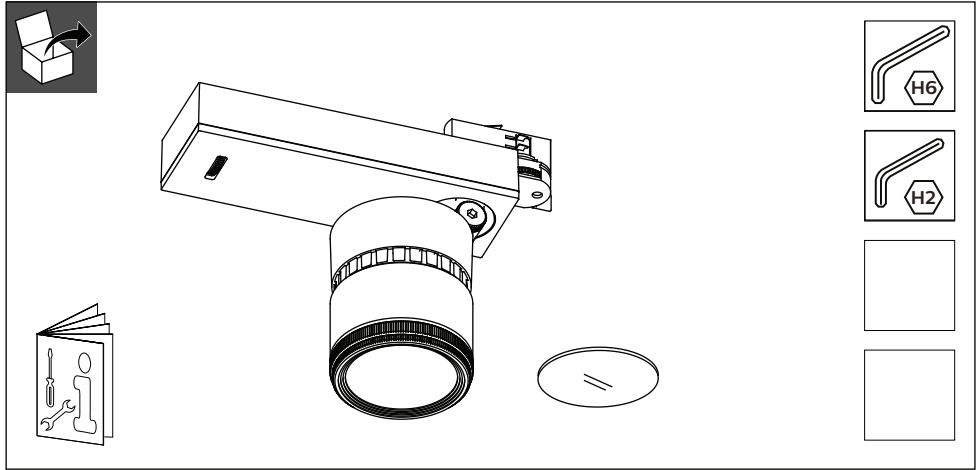

PHILIPS

StyliD PerfectBeam Variable Spot

ST741T

	P (W)	IP...	kg
ST741T	21	IP20	1.3

GLOBAL Trac Pro
Wiring options:

1d

Inrush current

MCB	Downlights Max.
B-10 A	57
B-13 A	74
B-16 A	91
C-10 A	57
C-13 A	74
C-16 A	91