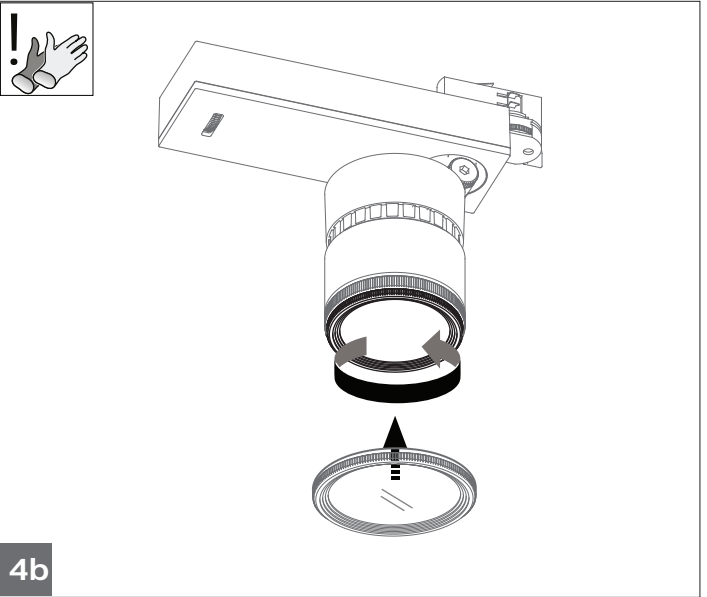

PHILIPS

StyliD PerfectBeam Variable Spot

ST741T

	P (W)	IP...	kg
ST741T	21	IP20	1.3

GLOBAL Trac Pro
Wiring options:

1d

Inrush current

MCB	Downlights Max.
B-10 A	57
B-13 A	74
B-16 A	91
C-10 A	57
C-13 A	74
C-16 A	91