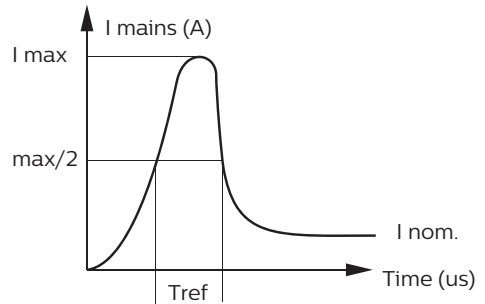

PHILIPS

StyliD PerfectBeam Variable Spot

ST741T

	P (W)	IP...	kg
ST741T	21	IP20	1.3

GLOBAL Trac Pro
Wiring options:

1d

Inrush current

MCB	Downlights Max.
B-10 A	57
B-13 A	74
B-16 A	91
C-10 A	57
C-13 A	74
C-16 A	91