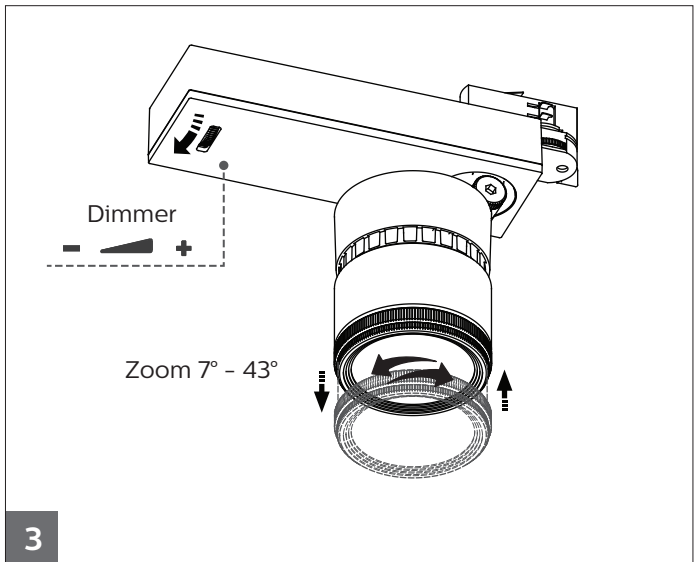

PHILIPS

StyliD PerfectBeam Variable Spot

ST741T

	P (W)	IP...	kg
ST741T	21	IP20	1.3

GLOBAL Trac Pro
Wiring options:

1d

Inrush current

MCB	Downlights Max.
B-10 A	57
B-13 A	74
B-16 A	91
C-10 A	57
C-13 A	74
C-16 A	91