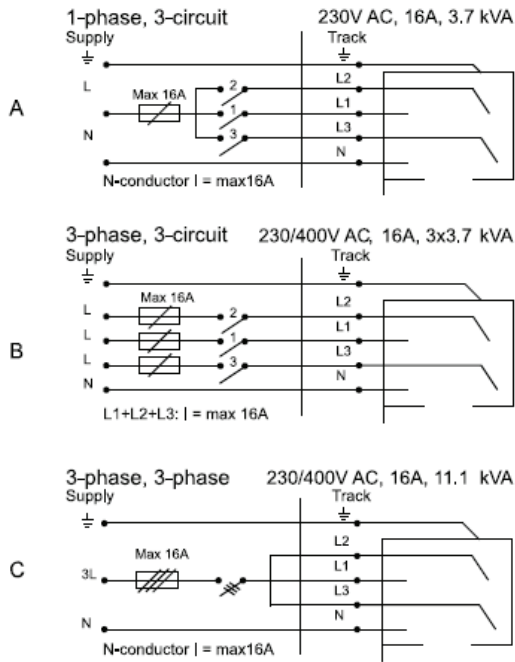

PHILIPS

StyliD PerfectBeam Variable Spot

ST741T

	P (W)	IP...	kg
ST741T	21	IP20	1.3

GLOBAL Trac Pro
Wiring options:

1d

Inrush current

MCB	Downlights Max.
B-10 A	57
B-13 A	74
B-16 A	91
C-10 A	57
C-13 A	74
C-16 A	91