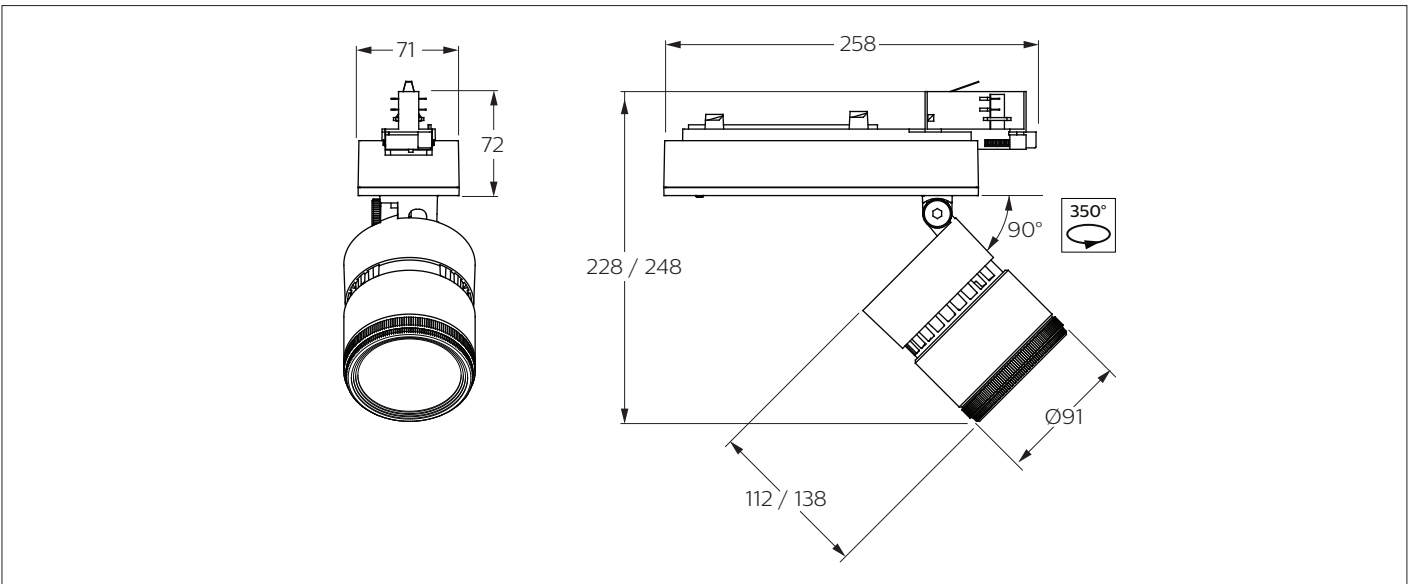

PHILIPS

StyliD PerfectBeam Variable Spot

ST741T

	P (W)	IP...	kg
ST741T	21	IP20	1.3

GLOBAL Trac Pro
Wiring options:

1d

Inrush current

MCB	Downlights Max.
B-10 A	57
B-13 A	74
B-16 A	91
C-10 A	57
C-13 A	74
C-16 A	91