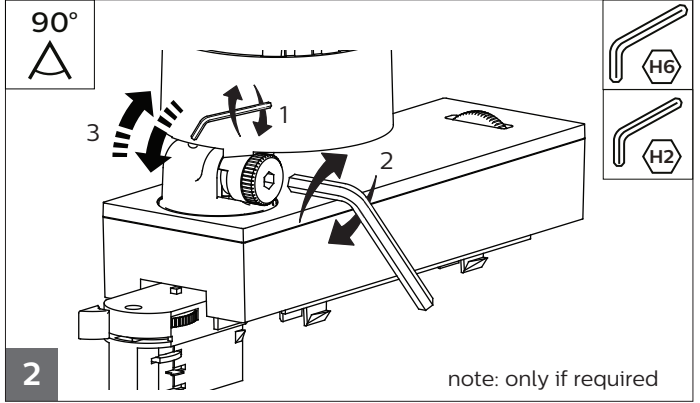

PHILIPS

StyliD PerfectBeam Variable Spot

ST741T

	P (W)	IP...	kg
ST741T	21	IP20	1.3

GLOBAL Trac Pro
Wiring options:

1d

Inrush current

MCB	Downlights Max.
B-10 A	57
B-13 A	74
B-16 A	91
C-10 A	57
C-13 A	74
C-16 A	91