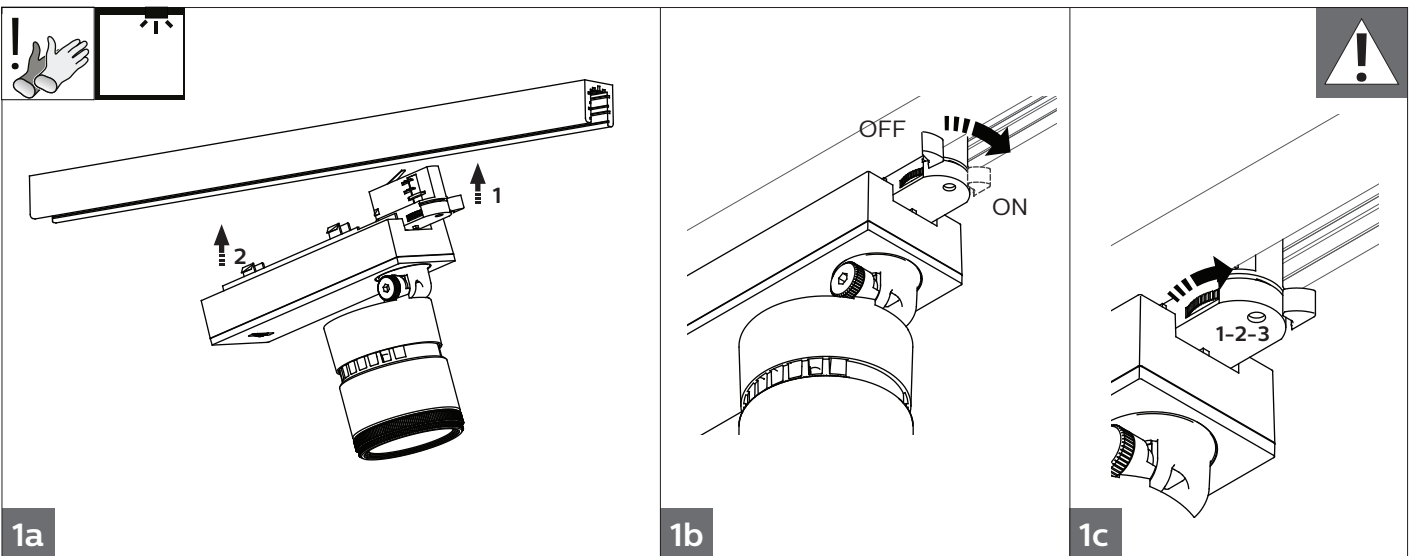

PHILIPS

StyliD PerfectBeam Variable Spot

ST741T

	P (W)	IP...	kg
ST741T	21	IP20	1.3

GLOBAL Trac Pro
Wiring options:

1d

Inrush current

MCB	Downlights Max.
B-10 A	57
B-13 A	74
B-16 A	91
C-10 A	57
C-13 A	74
C-16 A	91