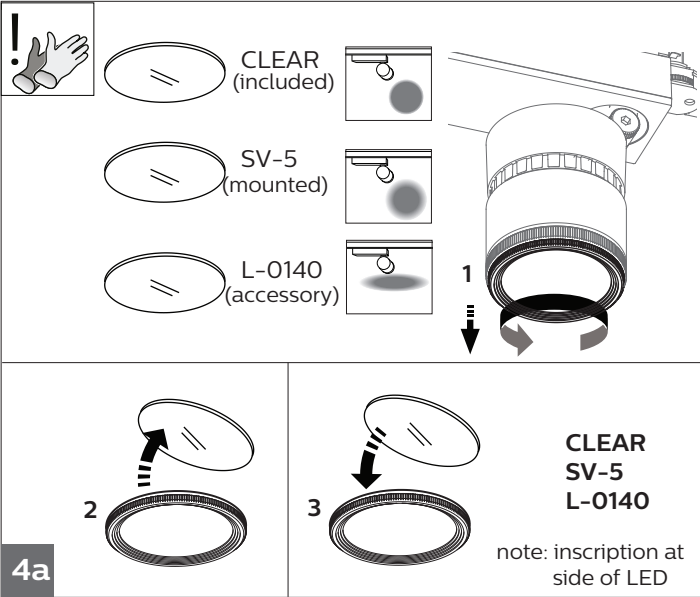

PHILIPS

StyliD PerfectBeam Variable Spot

ST741T

	P (W)	IP...	kg
ST741T	21	IP20	1.3

GLOBAL Trac Pro
Wiring options:

1d

Inrush current

MCB	Downlights Max.
B-10 A	57
B-13 A	74
B-16 A	91
C-10 A	57
C-13 A	74
C-16 A	91