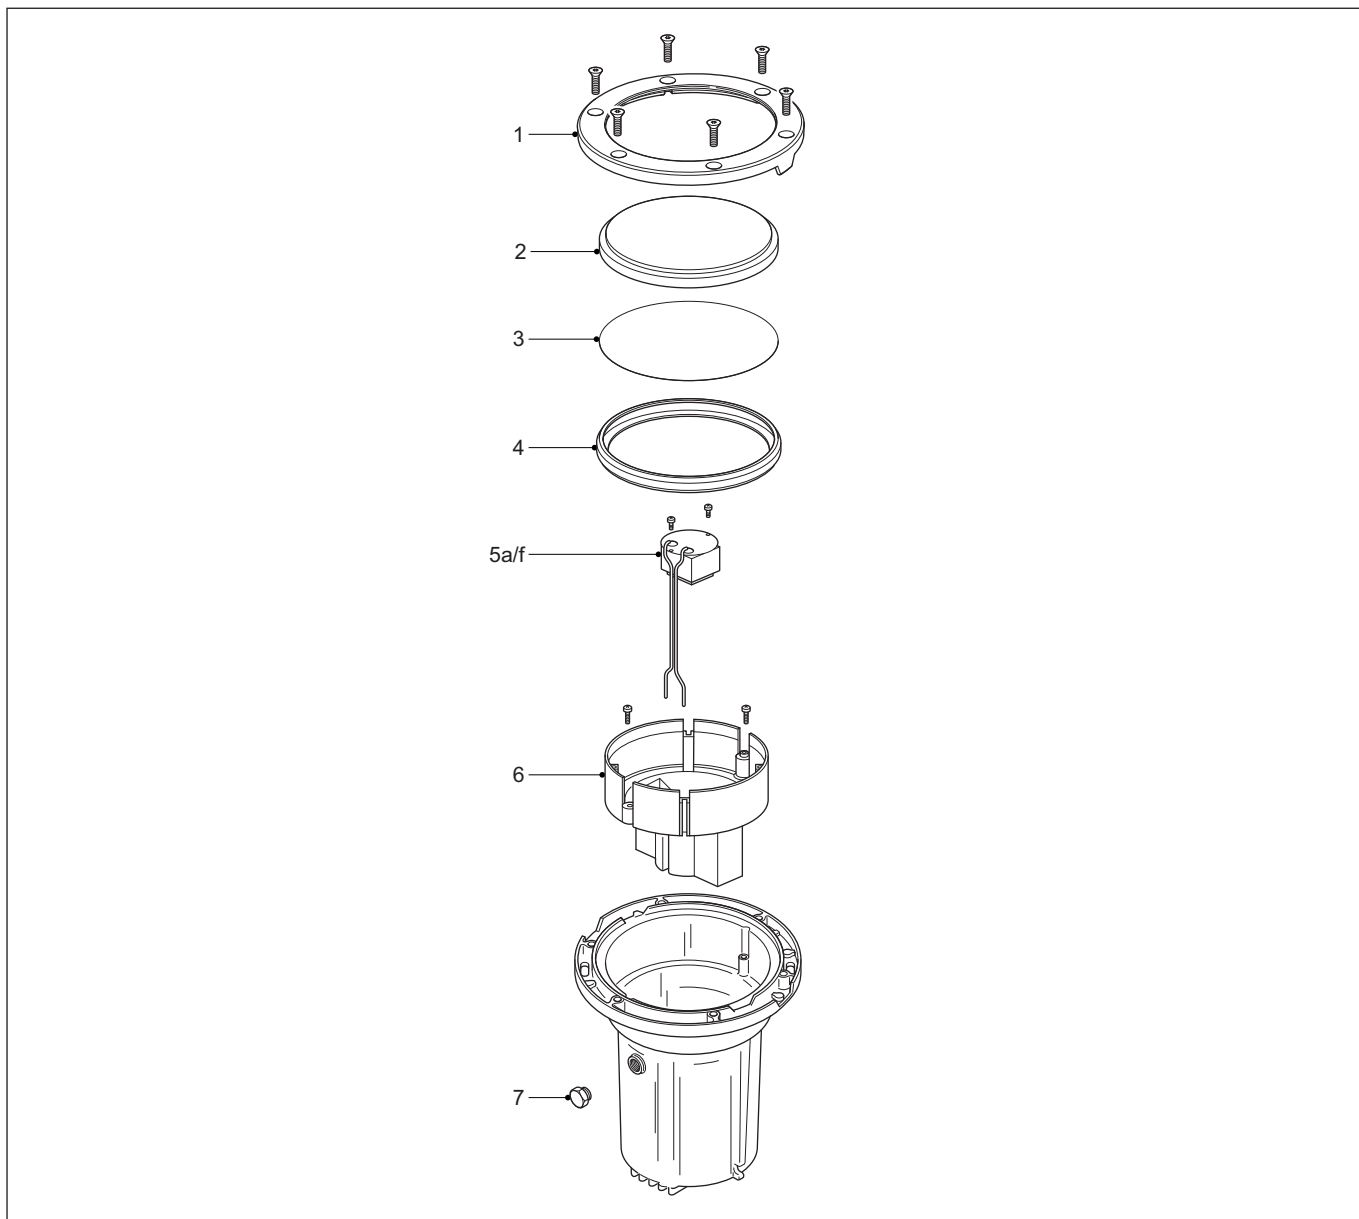

Field Service Manual BBP521 DecoScene

BBP521 DecoScene

This is the service manual of the above mentioned luminaires.

Item	Ordering number	Description
1	9922 001 10362	DBP521 ALU ring Philips dark grey 10714 with 6 screws
2	9922 001 10387	DBP521 Clear flat glass
3	9922 001 10389	BBP521 Diffuser Plastic - Makrofol DP1243
4	9922 001 10363	DBP521 Gasket for glass cover
5a	9922 001 10390	BBP521 LED Marker Module - RGB
5b	9922 001 10391	BBP521 LED Marker Module - White
5c	9922 001 10392	BBP521 LED Marker Module - Green
5d	9922 001 10393	BBP521 LED Marker Module - Blue
5e	9922 001 10394	BBP521 LED Marker Module - Amber
5f	9922 001 10395	BBP521 LED Marker Module - Red
6	9922 001 10396	BBP521 Reflector Plastic Marker LED
7	9922 001 10374	DBP521 Breather Unit