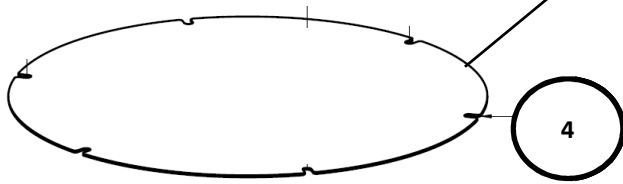

Reflectors

Indirect Symetric
TS-IO