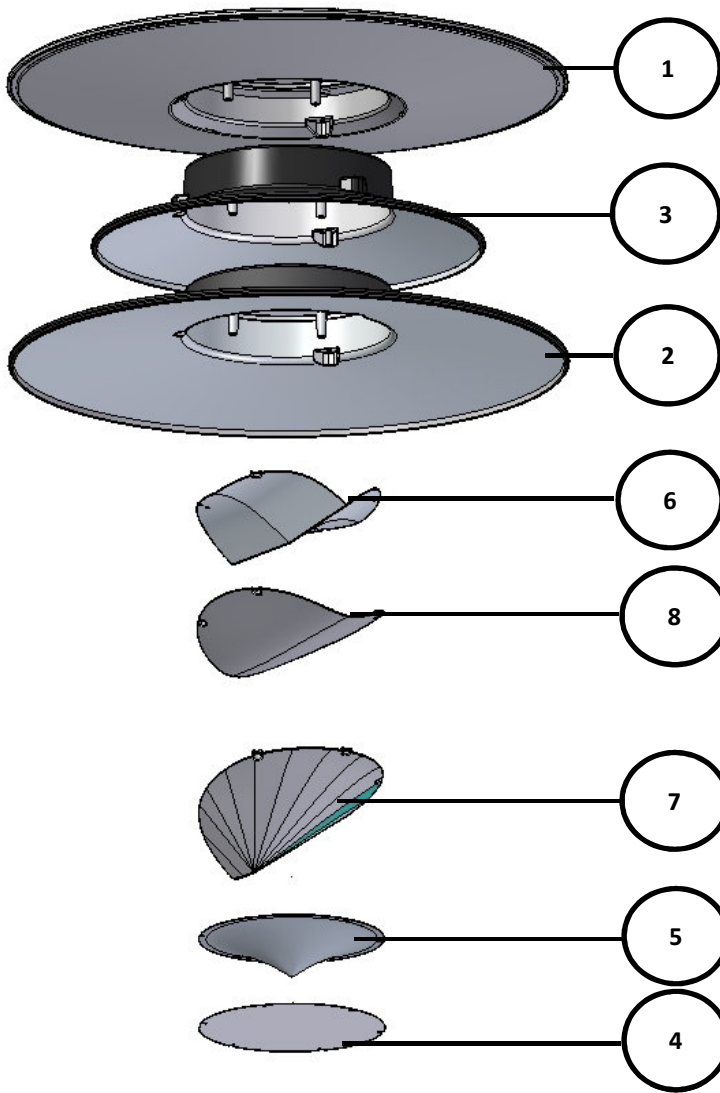

Cone

CDS480

Street

[Back to Index](#)

PHILIPS

Number	Service 12nc	Description
1	992200110307	CDS462 MODERN TOPHAT ASSY 10714 & GASKET
2	992200110306	CDS460 CLASSIC TOPHAT ASSY 10714 & GASKET
3	992200110308	CWS464 MINI TOPHAT ASSY 10714 & GASKET
4	992200110309	B/CDS460/62/70&B/CWS464 T-IO REFLECTOR ASSY
5	992200110310	B/CDS460/62/70&B/CWS464 TS-IO REFLECTOR ASSY
6	992200110311	CDS460/62/70&CWS464 TB-IO REFLECTOR ASSY
7	992200110312	B/CDS460/62/70&B/CWS464 TA-IO REFLECTOR ASSY
8	992200111003	BDS460/62/70&BWS464 TB-LED REFLECTOR ASSY
9	992200110313	CDS460-80&CWS464 CONNECTOR+PLUGIN SOCKET
10	992200110314	CDS480 FLAT GLASS ASSY INCL GASKET
11	992200110495	CDS450 TRANSP. CIRC. BOWL ASSY & GASKET
12	992200110339	CDS460 TRANSP. CIRC. BOWL ASSY & GASKET
13	992200110340	CDS470 TRANSP. CIRC. BOWL ASSY & GASKET
14	992200111001	CDS460 BRACKET ASSY FOR POLE END 60MM
15	992200111002	CDS460 BRACKET ASSY FOR POLE END 76MM

including M4 screws for alu & plastic
including M4 screws for alu & plastic
including M4 screws for alu & plastic
including M4 screws for alu & plastic
INDIRECT BI-DIR
see picture above
see picture above
see picture above
see picture above