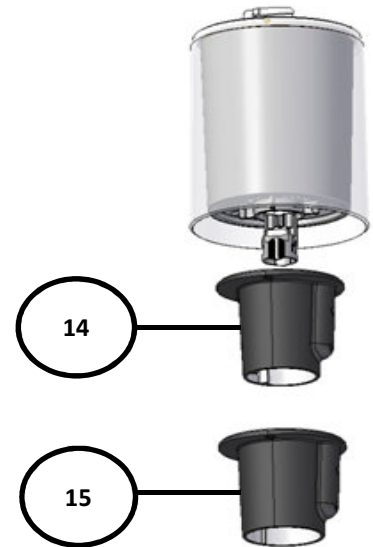

Cone

CDS480

Street

[Back to Index](#)

PHILIPS

Number	Service 12nc	Description
1	992200110307	CDS462 MODERN TOPHAT ASSY 10714 & GASKET
2	992200110306	CDS460 CLASSIC TOPHAT ASSY 10714 & GASKET
3	992200110308	CWS464 MINI TOPHAT ASSY 10714 & GASKET
4	992200110309	B/CDS460/62/70&B/CWS464 T-IO REFLECTOR ASSY
5	992200110310	B/CDS460/62/70&B/CWS464 TS-IO REFLECTOR ASSY
6	992200110311	CDS460/62/70&CWS464 TB-IO REFLECTOR ASSY
7	992200110312	B/CDS460/62/70&B/CWS464 TA-IO REFLECTOR ASSY
8	992200111003	BDS460/62/70&BWS464 TB-LED REFLECTOR ASSY
9	992200110313	CDS460-80&CWS464 CONNECTOR+PLUGIN SOCKET
10	992200110314	CDS480 FLAT GLASS ASSY INCL GASKET
11	992200110495	CDS450 TRANSP. CIRC. BOWL ASSY & GASKET
12	992200110339	CDS460 TRANSP. CIRC. BOWL ASSY & GASKET
13	992200110340	CDS470 TRANSP. CIRC. BOWL ASSY & GASKET
14	992200111001	CDS460 BRACKET ASSY FOR POLE END 60MM
15	992200111002	CDS460 BRACKET ASSY FOR POLE END 76MM

including M4 screws for alu & plastic
including M4 screws for alu & plastic
including M4 screws for alu & plastic
including M4 screws for alu & plastic
INDIRECT BI-DIR
see picture above
see picture above
see picture above
see picture above