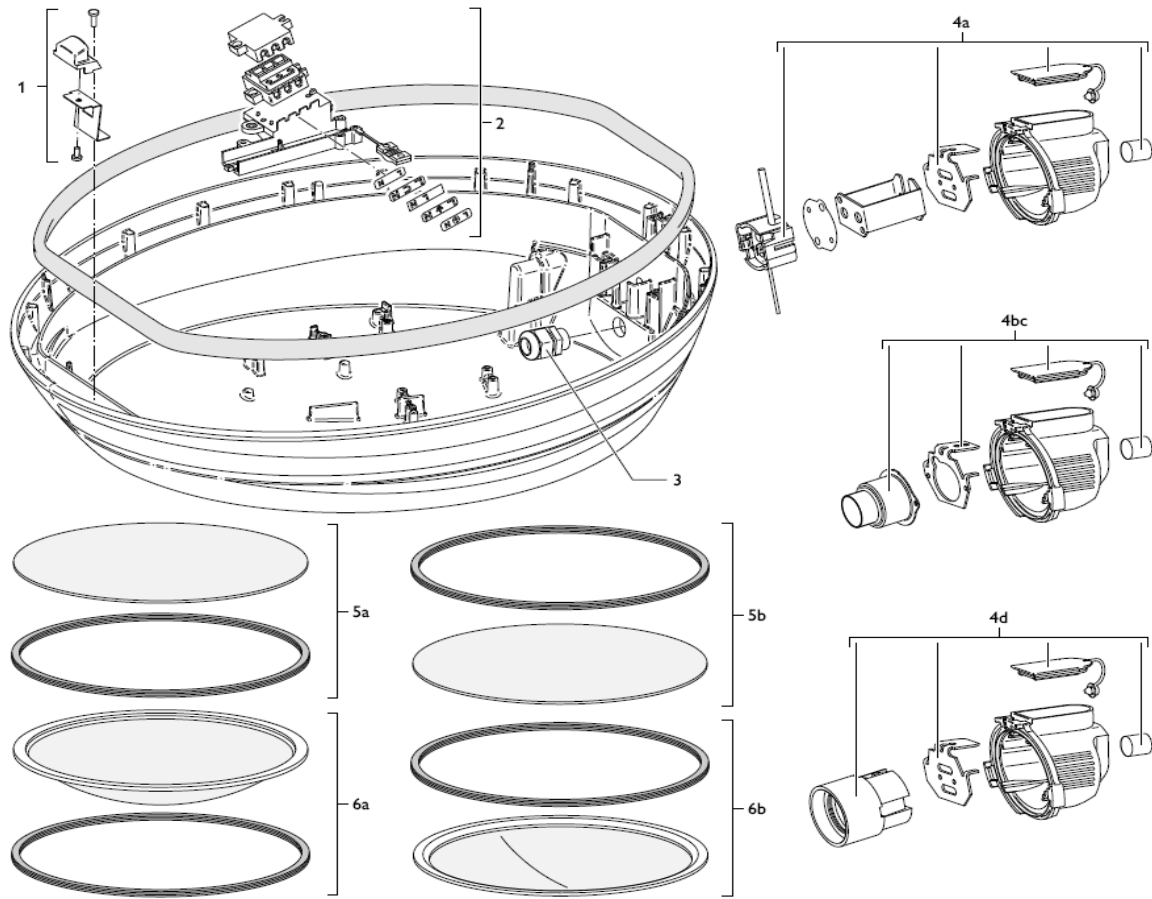

# Service Manual

CGP430/431

**CITYSOUL**

[Back to Index](#)

# PHILIPS

Number	Service 12nc	Description	CGP430	CGP431
1	992200110139	CGP430/431 CLOSING CLIP (10 pcs)	X	X
2	992200110140	CGP430/431 MESH CONTACT M/F (10 pcs)	X	X
3	992200110141	CGP430/431 CABLE GLAND PG16 (10 pcs)	X	X
4a	992200110142	CGP430/431 LAMPHOLDER ASSY CDM-T	X	X
4b	992200110143	CGP431 LAMPHOLDER ASSY COSMOPOLIS	-	X
4c	992200110144	CGP430 LAMPHOLDER ASSY COSMOPOLIS	X	-
4d	992200110145	CGP430 LAMPHOLDER ASSY E27	X	-
5a	992200110146	CGP431 FRONTGLASS ASSY	-	X
5b	992200110147	CGP430 FRONTGLASS ASSY	X	-
6a	992200110149	CGP431 BOWL ASSY	-	X
6b	992200110148	CGP430 BOWL ASSY	X	-

**TAKE CARE** when ordering item 2 that drawing is not correct. You only receive 10 mesh contacts M/F  
 Full assembly as shown in drawing under item 2 will follow on short notice