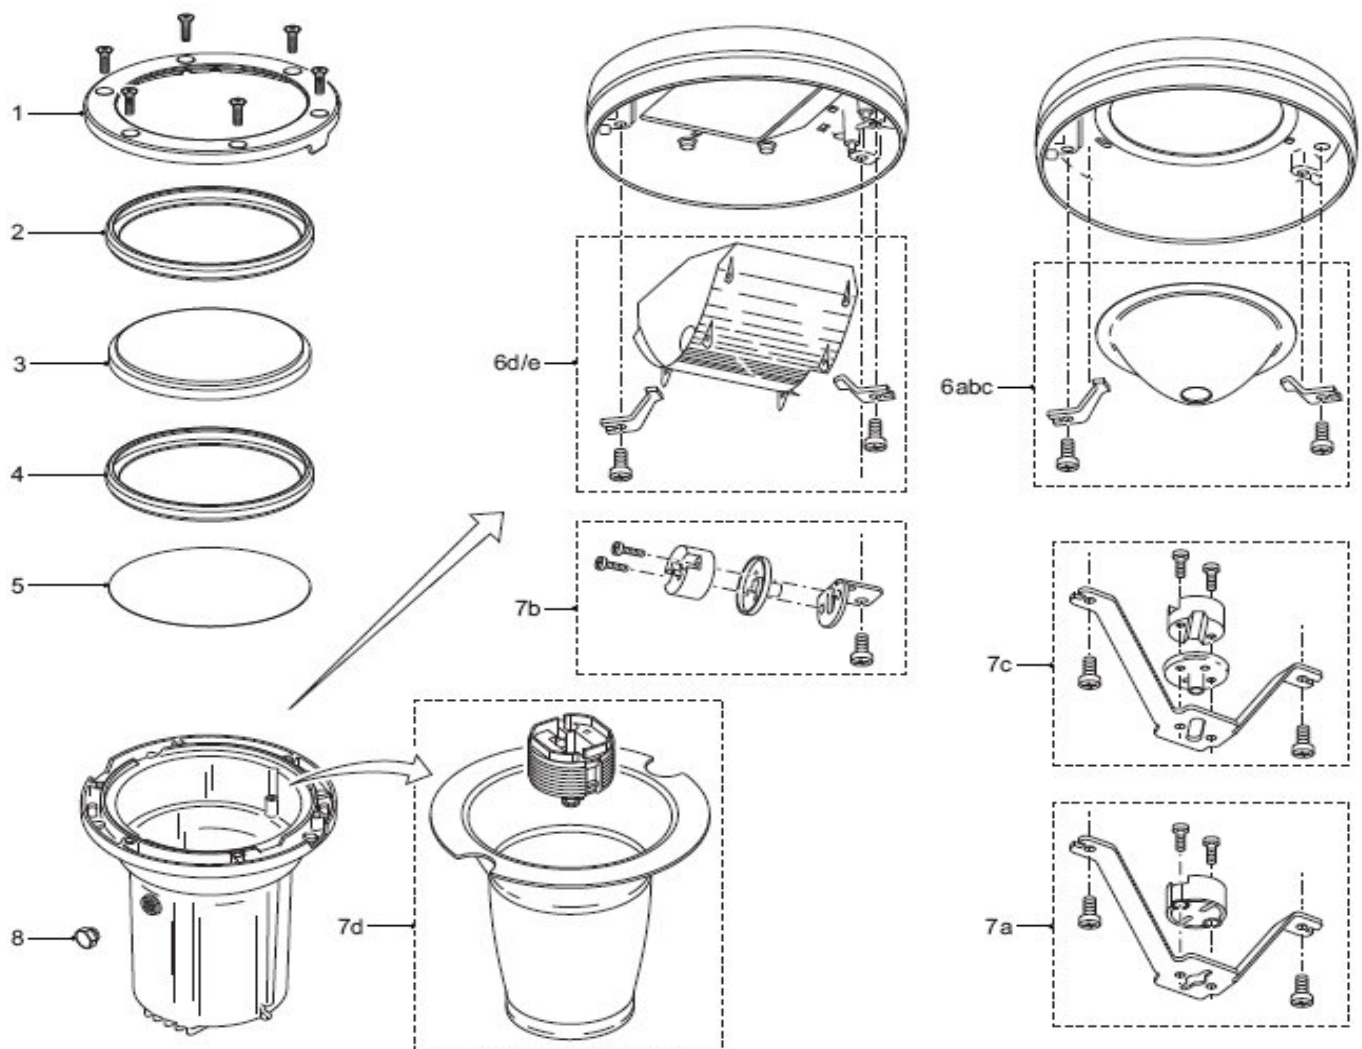

Service Manual

DBP521

DecoScene

[Back to Index](#)

PHILIPS

DBP521

Number	Service 12nc	Description
1	992200110362	DBP521 RING ALUMINIUM ASSY 10714 (including 6 screws)
2	992200110363	DBP521 GASKET FOR GLASS COVER
3	992200110387	DBP521 CLEAR FLAT GLASS
4	992200110364	DBP521 TWIN GASKET FOR INTERNAL GLASS
5	992200110365	DBP521 INTERNAL GLASS TRANSPARENT (used with SOLGEL filter)
6a	992200110366	DBP521 REFLECTOR NB (incl screws)
6b	992200110367	DBP521 REFLECTOR MB (incl screws)
6c	992200110368	DBP521 REFLECTOR WB (incl screws)
6d	992200110369	DBP521 SYMMETRIC REFLECTOR
6e	992200110370	DBP521 ASYMMETRIC REFLECTOR
7a	992200110371	DBP521 LAMPHOLDER SET HALOGEN
7b	992200110372	DBP521 LAMPHOLDER SET CDM-Tm
7c	992200110388	DBP521 LAMPHOLDER CDM-Tm (vertical)
7d	992200110373	DBP521 LAMPHOLDER SET PLT (including reflector)
8	992200110374	DBP521/522/523 BREATHER UNIT