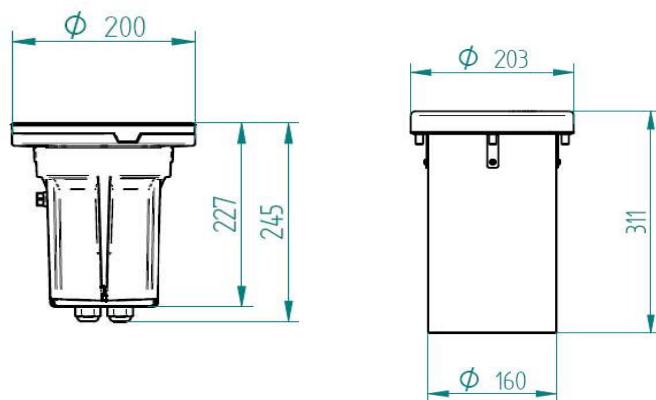

Service Manual

DBP521

DecoScene

[Back to Index](#)

PHILIPS

DBP521

Number	Service 12nc	Description
1	992200110362	DBP521 RING ALUMINIUM ASSY 10714 (including 6 screws)
2	992200110363	DBP521 GASKET FOR GLASS COVER
3	992200110387	DBP521 CLEAR FLAT GLASS
4	992200110364	DBP521 TWIN GASKET FOR INTERNAL GLASS
5	992200110365	DBP521 INTERNAL GLASS TRANSPARENT (used with SOLGEL filter)
6a	992200110366	DBP521 REFLECTOR NB (incl screws)
6b	992200110367	DBP521 REFLECTOR MB (incl screws)
6c	992200110368	DBP521 REFLECTOR WB (incl screws)
6d	992200110369	DBP521 SYMMETRIC REFLECTOR
6e	992200110370	DBP521 ASYMMETRIC REFLECTOR
7a	992200110371	DBP521 LAMPHOLDER SET HALOGEN
7b	992200110372	DBP521 LAMPHOLDER SET CDM-Tm
7c	992200110388	DBP521 LAMPHOLDER CDM-Tm (vertical)
7d	992200110373	DBP521 LAMPHOLDER SET PLT (including reflector)
8	992200110374	DBP521/522/523 BREATHER UNIT