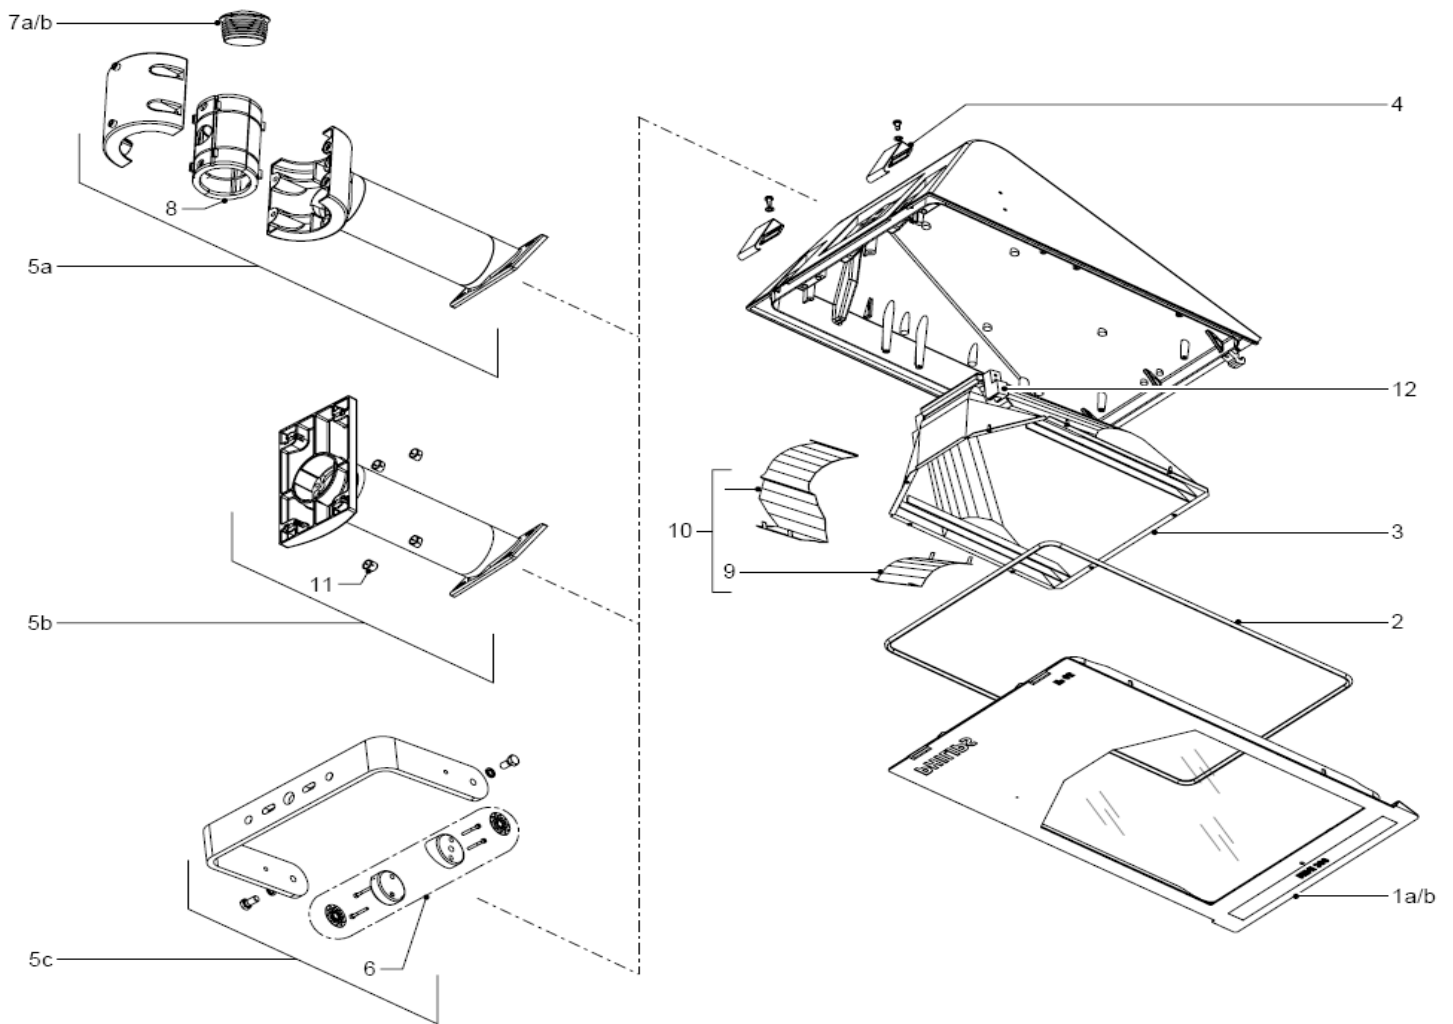

Service Manual

DGP333, DVP333 & DWP333

Mini Stealth

DGP333

DWP333

DVP333

[Back to Index](#)

PHILIPS

Number	Service 12nc	Description	DGP333		DWP333		DVP333	
			CDM-TD 70-150W	CDM-T 250W	CDM-TD 70-150W	CDM-T 250W	CDM-TD 70-150W	CDM-T 250W
1a	992200110108	DGP&DVP&DWP333 ASSEMBLED FRAME & GLASS	X	X	X	X	X	X
1b	992200110120	DGP&DVP&DWP333 ASS. FRAME & FROSTED GLASS	X	X	X	X	X	X
2	992200110119	DGP&DVP&DWP333 GASKET FOR FRAME	X	X	X	X	X	X
3	992200110118	DGP&DVP&DWP333 ASSYMETRIC REFLECTOR	X	X	X	X	X	X
4	992200110109	DGP&DVP&DWP333 CLOSING CLIP	X	X	X	X	X	X
5a	992200110110	DGP333 POLE MOUNTING BRACKET	X	X	-	-	-	-
5b	992200110116	DWP333 WALL BRACKET	-	-	X	X	-	-
5c	992200110114	DVP333 MOUNTING BRACKET ADJUSTABLE	-	-	-	-	X	X
6	992200110115	DVP333 HOUSING EAR BRACKETS	-	-	-	-	X	X
7a	992200110112	DGP333 POLE CAP ø60mm	X	X	-	-	-	-
7b	992200110113	DGP333 POLE CAP ø76mm	X	X	-	-	-	-
8	992200110111	DGP333 SPIGOT ENTRY PART ø60mm	X	X	-	-	-	-
9	996500016253	DB&C&GP300/DG&V&WP333 ASYMM MIRROR MB	X	-	X	-	X	-
10	996500016254	DB&C&GP300/DG&V&WP333 ASYMM MIRROR NB	X	-	X	-	X	-
11	992200110117	DWP333 PLUGS	-	-	X	X	-	-
12	992200110124	DB&C&GP300/DG&V&WP333 LAMPHOLDER RX7S	X	X	X	X	X	X