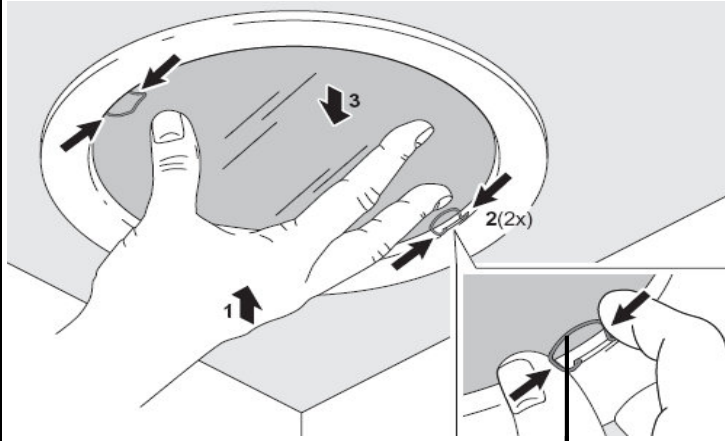

Spare Parts for FBH020

Number	Service 12nc	Description
1	992200110669	FBH020/022/024/026 CEILING SPRING
2	992200110965	FBH020 FRONTGLASS FROSTED
3	992200110966	FBH020 FRONTGLASS DOTTED
4	992200110968	FBH020 GLASS CLIP

2 & 3 not visualised

Spare Parts for FBH022

Number	Service 12nc	Description
1	992200110669	FBH020/022/024/026 CEILING SPRING
2	992200110967	FBH022 FRONTGLASS (Square version)

2 not visualised

[Return to Index](#)